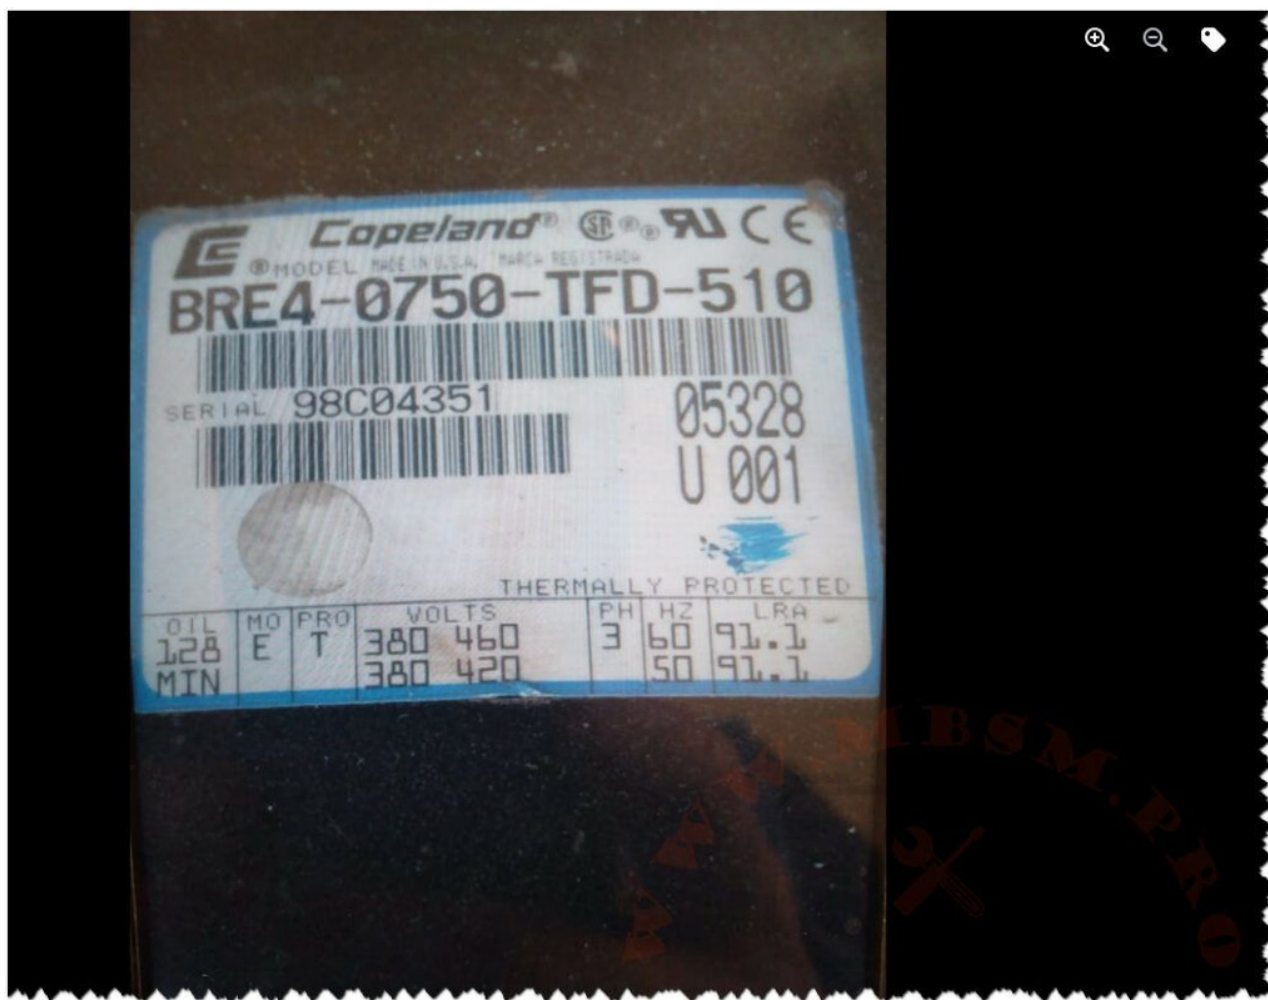

Mbsm.pro, compressor, BRE4-0750-TFD-510, Copeland, 7.5 HP, 460V, 3 PH, R22, R134A, R407C, Scroll Compressor, Copeland Compressor

written by Lilianne | 23 January 2024

Private Picture Copyright : WWW.MBSM.PRO

Mbsm.pro, compressor, BRE4-0750-TFD-510, Copeland, 7.5 HP, 460V, 3 PH, R22, R134A, R407C, Scroll Compressor, Copeland Compressor