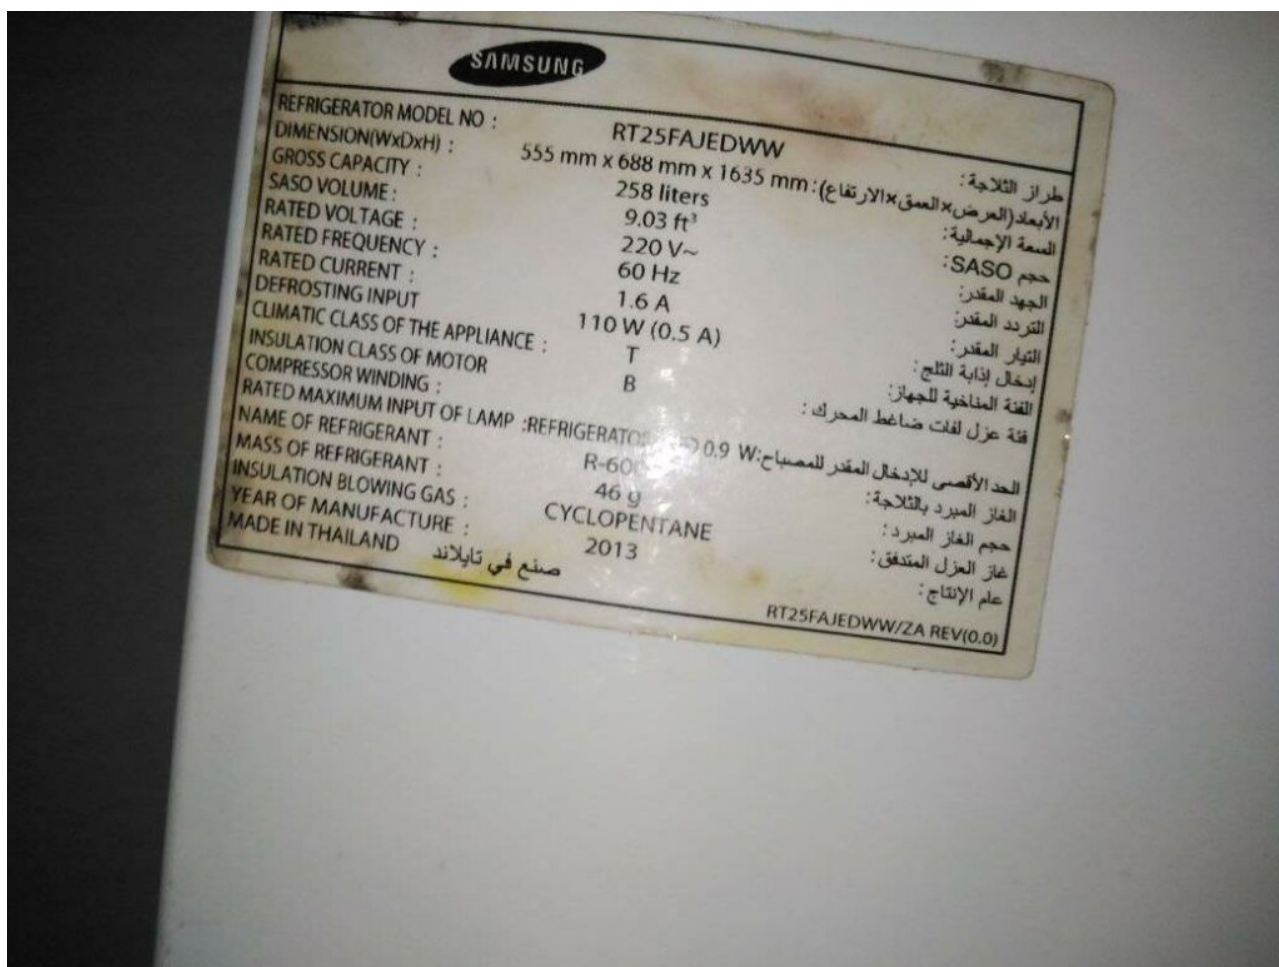

# Mbsm.pro, Refrigerator, RT25fajedww, 250 L, no frost, inverter, Compressor, BDC, 1/6 hp, lbp, R600a, 46g, 220v

written by Lilianne | 6 September 2022

Private Picture Copyright : WWW.MBSM.PRO

Mbsm.pro, Refrigerator, RT25fajedww, 250 L, no frost, inverter, Compressor, BDC, 1/6 hp, lbp, R600a, 46g, 220v