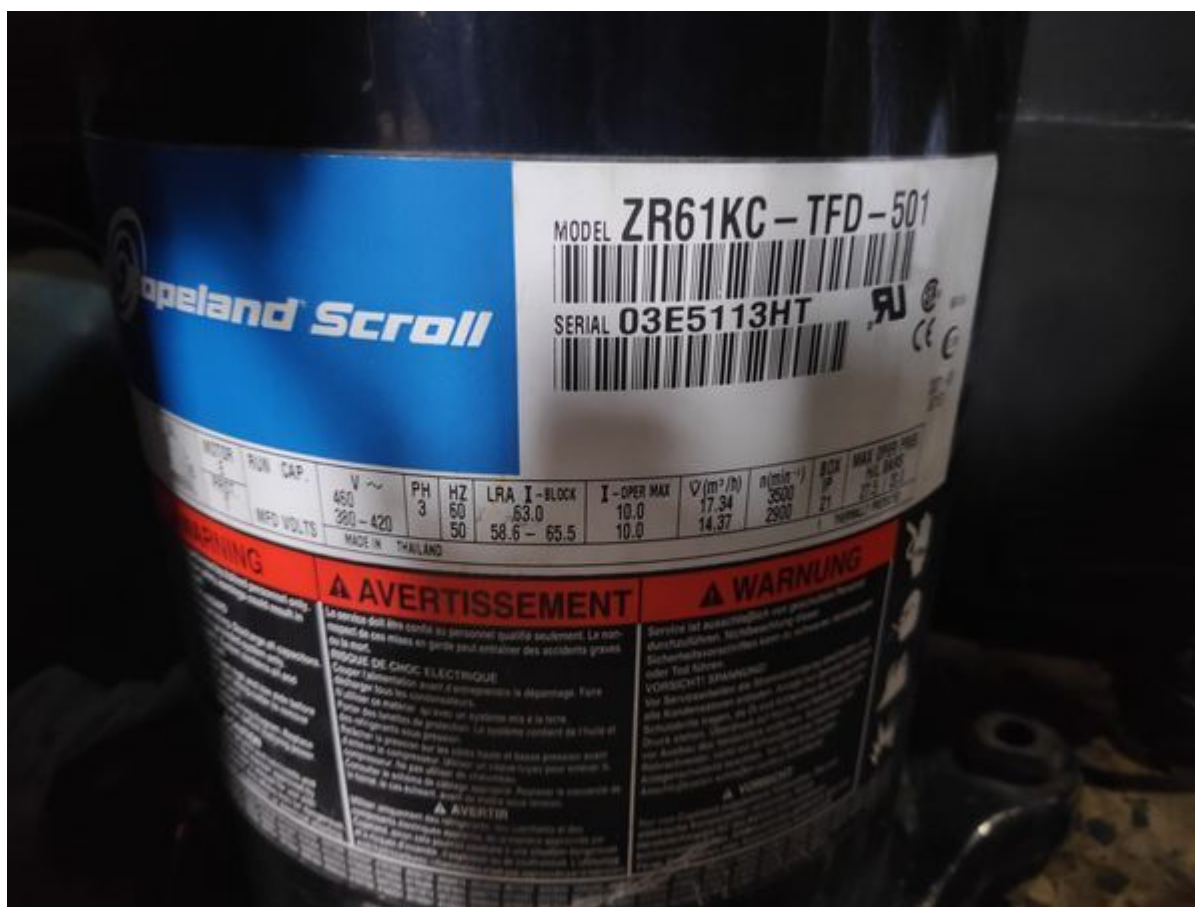

# Mbsm.pro, COMPRESSOR, ZR61KC-TFD-522, SCROLL, R22, 3 PHASE, COPELAND, chiller, 14570 w, 49700 btu, 5 Hp

written by Lilianne | 24 February 2022

Private Picture Copyright : [WWW.MBSM.PRO](http://WWW.MBSM.PRO)