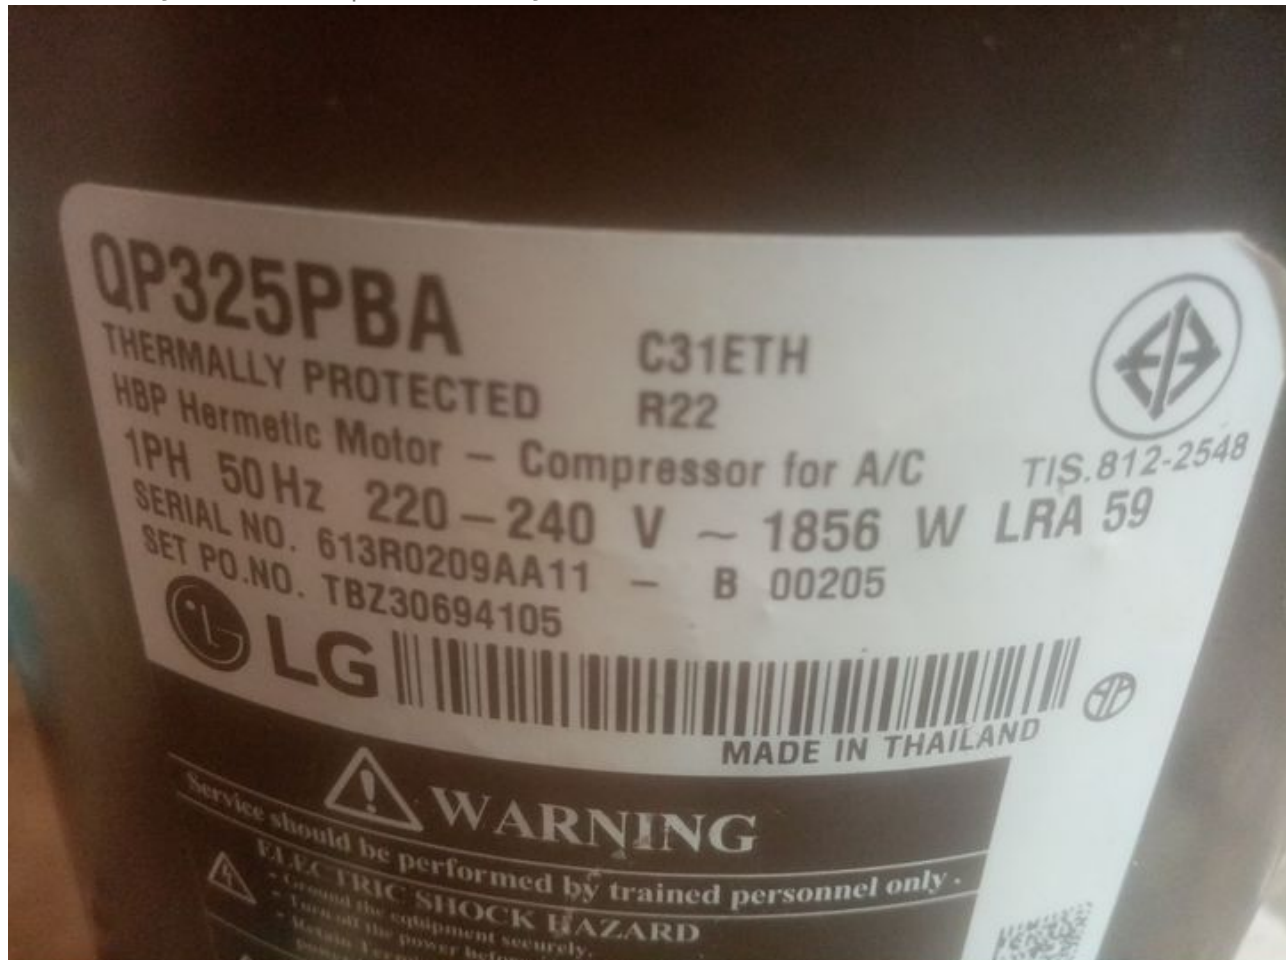

Mbsm.pro, compressor, qp325pba, 2 hp,
1856 w, r22, 20000 btu/h,
1PH, 220-240V, 50Hz , QJ series LG
compressor

Category: compressor

written by Lilianne | 11 January 2024

Private Picture Copyright: WWW.MBSM.PRO

Mbsm.pro, compressor, qp325pba, 2 hp, 1856 w, r22, 20000 btu/h,
1PH, 220-240V, 50Hz , QJ series LG compressor

Mbsm.pro, Compressor, Danfoss,
1/4hp++, mhbp, G190an, R134a,
220-230v, 1ph, 50hz , Csir

Category: compressor

written by Lilianne | 11 January 2024