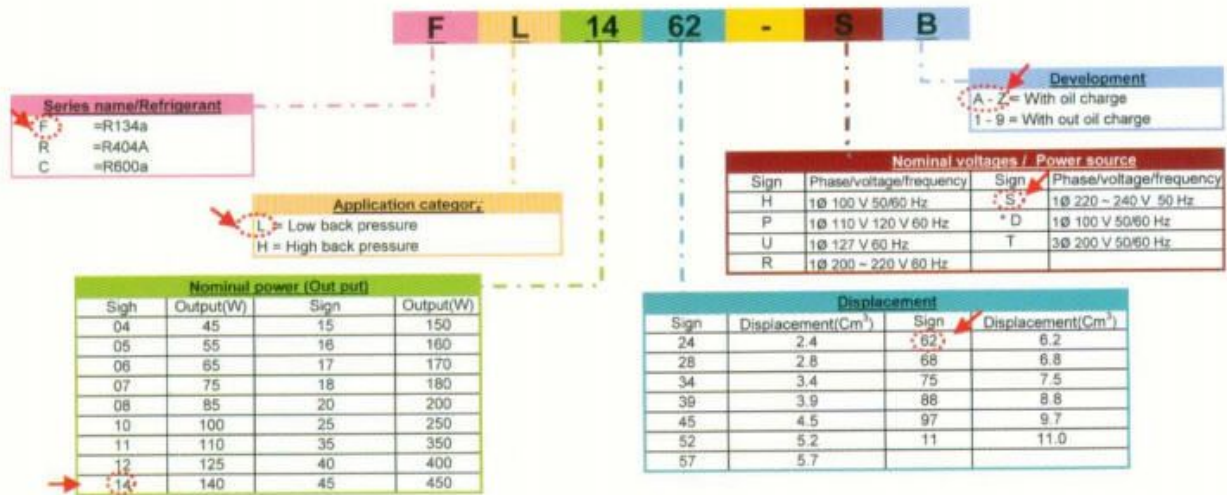

SPECIFICATION

MODEL	Curcuit	HP	BTU/HR	WATTS	PRESSRE BACK	CC
CL1610-DL,DY	INVERTER	1/5	615/3000RPM	180/3000RPM	LBP	10.3

LBP = LOW BACK PRESSURE

Private Picture Copyright : WWW.MBSM.PRO

Detail of Label

Private Picture Copyright : WWW.MBSM.PRO

- ✘
- ✘
- ✘
- ✘
- ✘
- ✘
- ✘