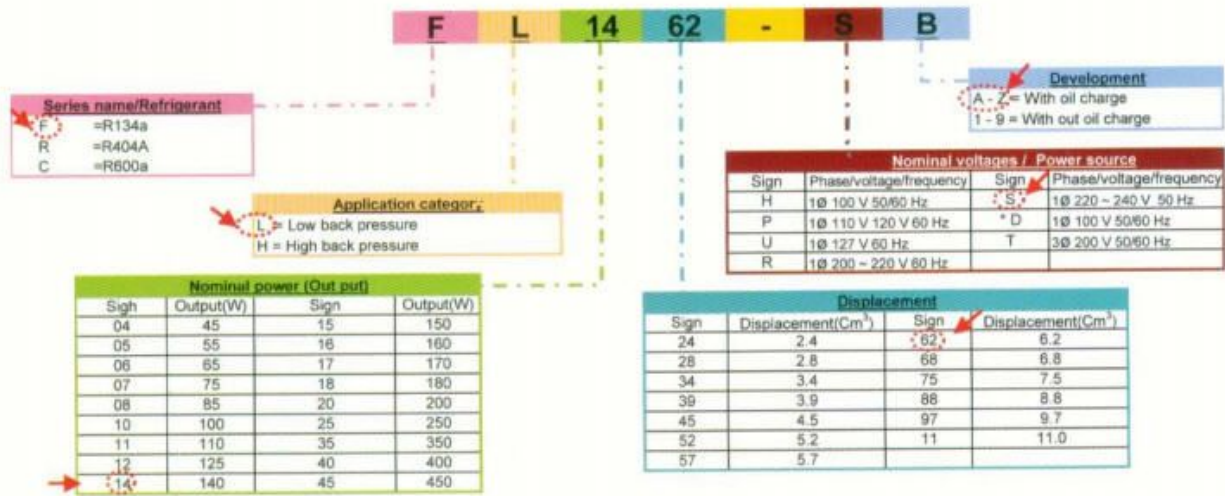

Detail of Label

- ✘
- ✘
- ✘
- ✘
- ✘
- ✘
- ✘