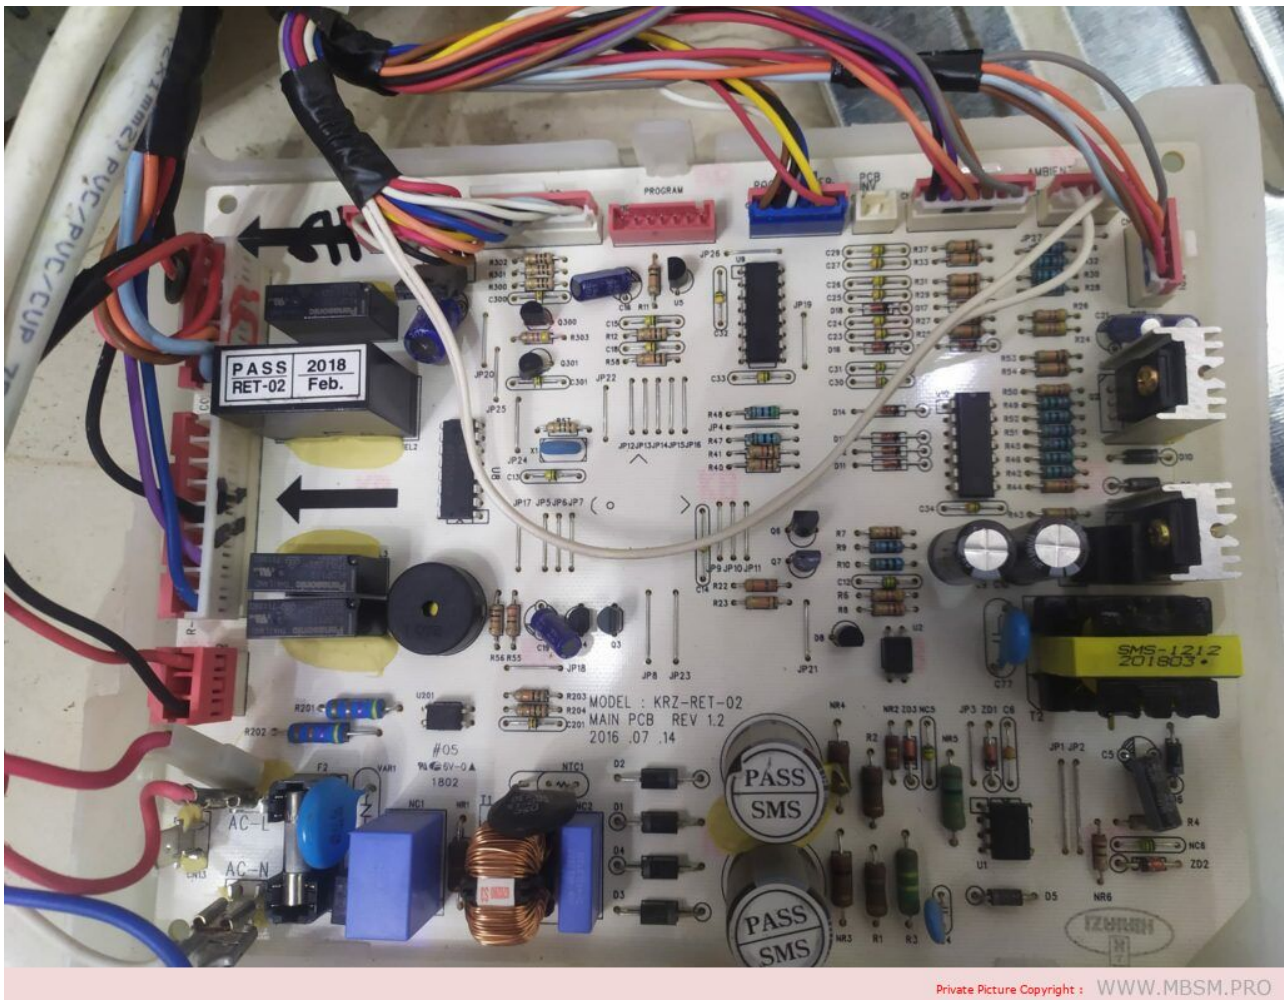

Mbsm.pro, KIRIAZI, KH690LN/15, (INVERTER), REFRIGERATOR, NO FROST, 690 L, 27 feet

written by Lilianne | 20 September 2022

Private Picture Copyright : WWW.MBSM.PRO

Mbsm.pro, KIRIAZI, KH690LN/15, (INVERTER), REFRIGERATOR, NO FROST, 690 L, 27 feet