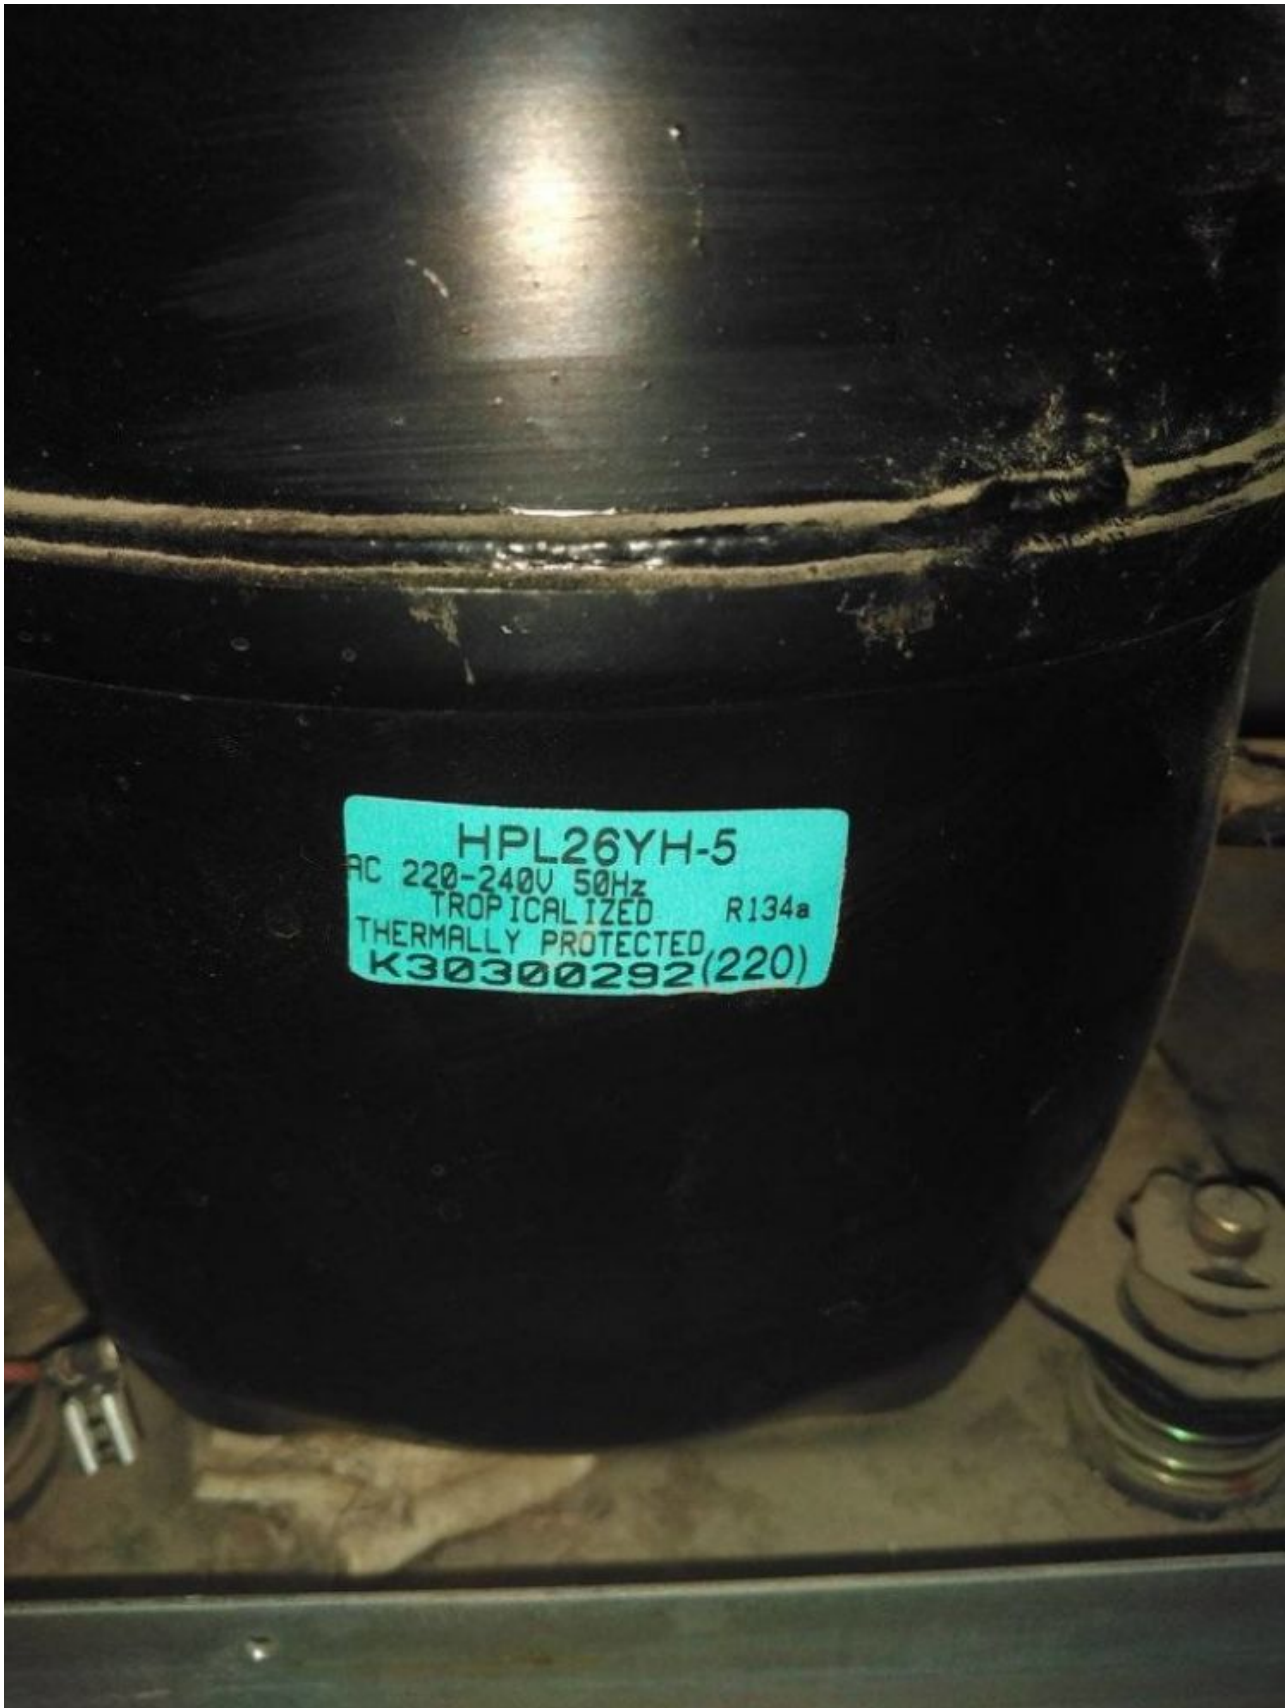

**Mbsm.pro, Compressor,
hpl26yh-5, Serie YH, 1/4hp,
762 Btu/h, 192 kcal/c, R134A,
LBP, 220-240 v 50HZ**

written by Lilianne | 16 April 2022

Private Picture Copyright: WWW.MBSM.PRO

Mbsm.pro, Compressor, hpl26yh-5, Serie YH, 223 W, 762 Btu/h, 192 kcal/c, R134A, LBP, 220-240 v 50HZ