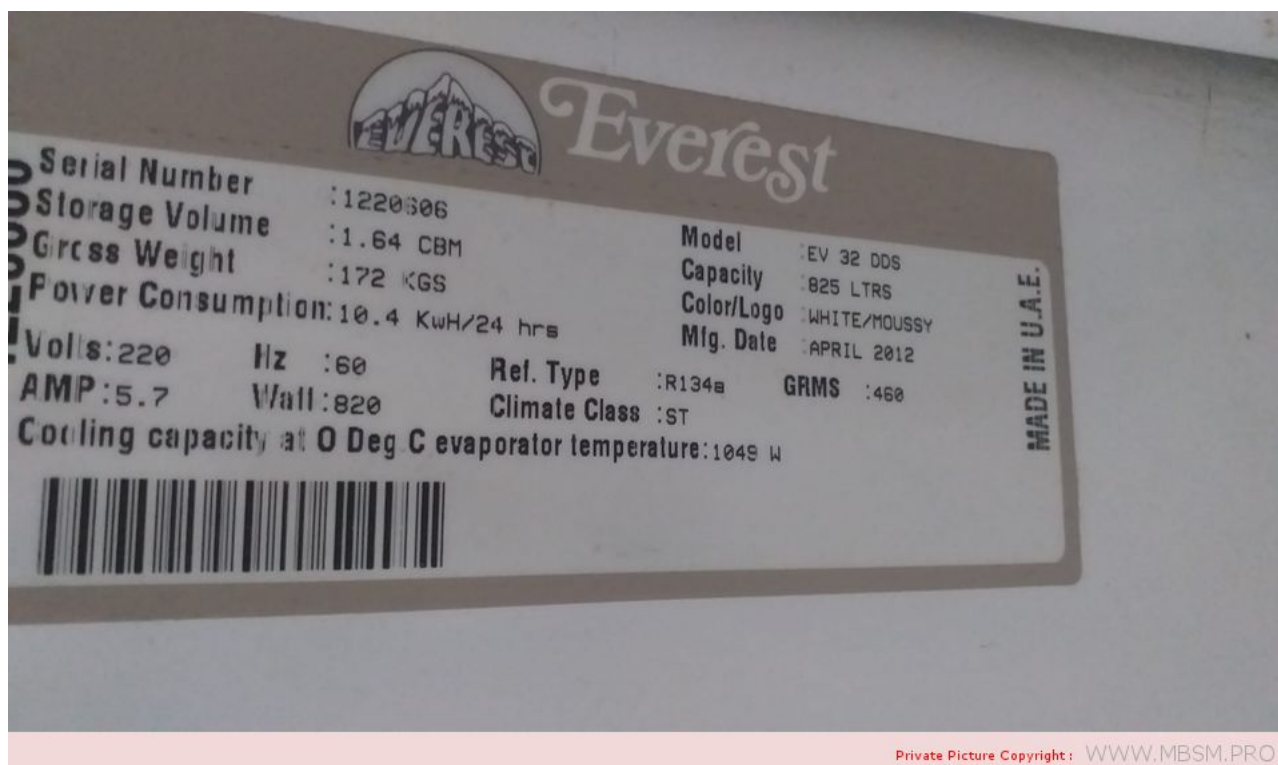

**Mbsm.pro, upright, double door, cooler, ev32dds, visi cooler, makeeverest, captive, consumption, EV 32 DDS, 825 L, Compressor, 3/8 Hp++, R134A, 460 G, 0.9/1.2 bar, Filtre 30Gr, Capillary, 0.42, 180 psi**

written by Lilianne | 18 March 2022

Mbsm.info, upright, double door, cooler, ev32dds, visi cooler, makeeverest, captive, consumption, EV 32 DDS, 825 L, Compressor, 3/8 Hp++, R134A, 460 G, 0.9/1.2 bar, Filtre 30Gr, Capillary, 0.42, 180 psi