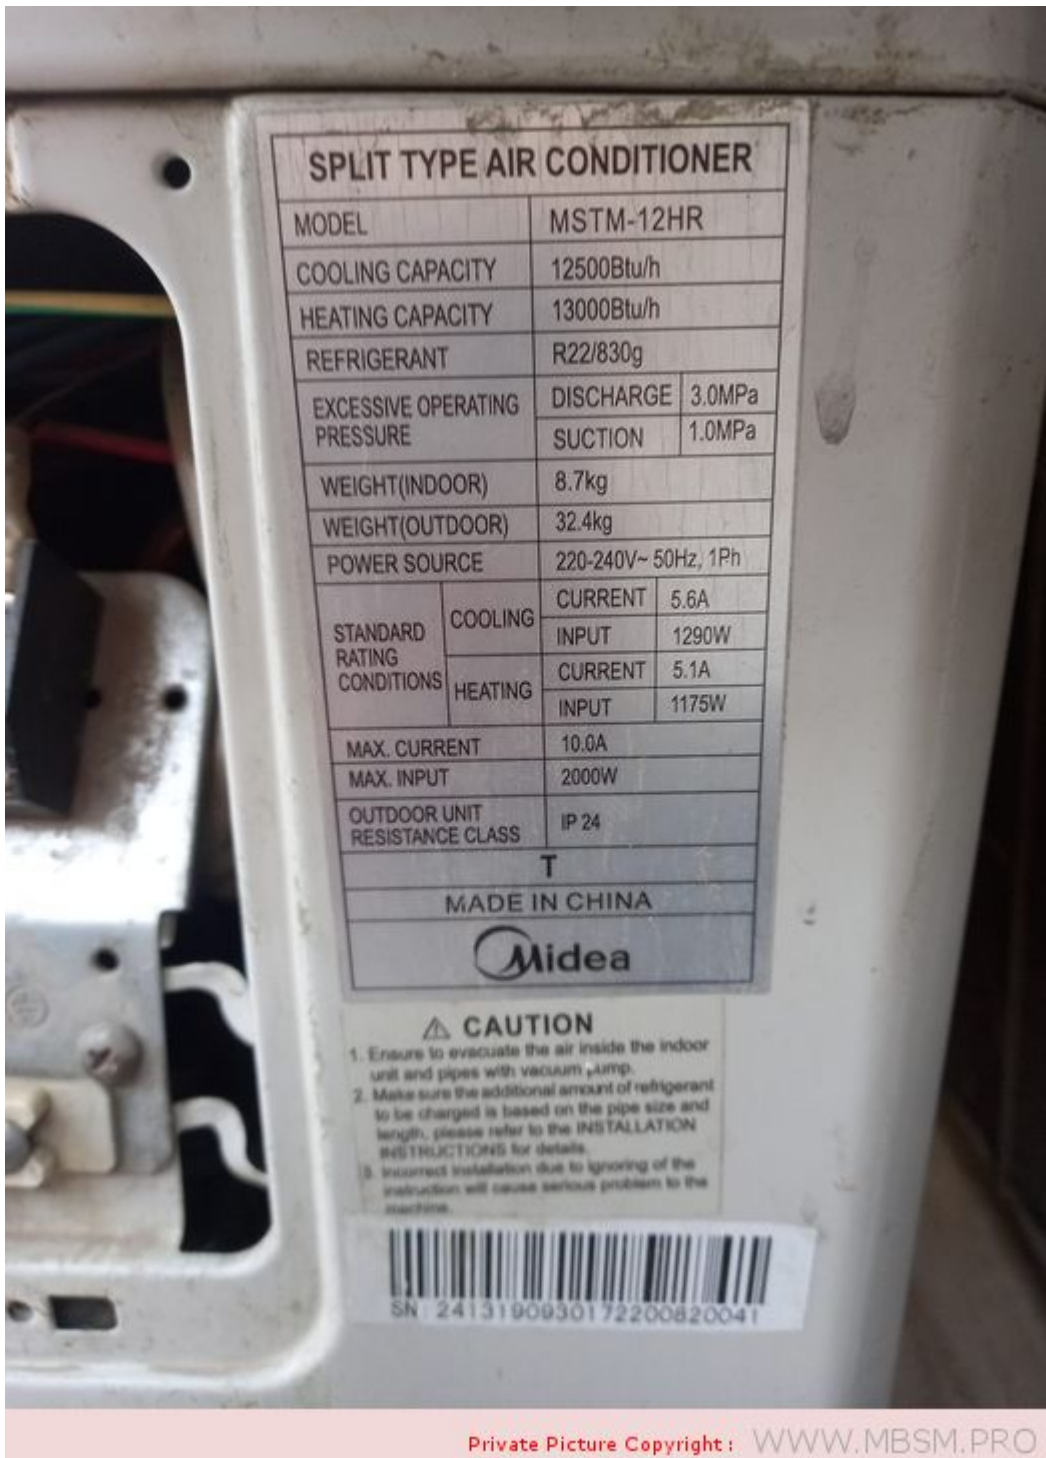

# Mbsm.pro, File, pdf, MSTM-12HR, Midea, 12500 btu/h, r22, 830 g, 220 v, 1 ph, T1, 1 ton, 1.5 HP

written by Lilianne | 19 March 2022

Mbsm.pro, File, pdf, MSTM-12HR, Midea, 12500 btu/h, r22, 830 g, 220 v, 1 ph, T1, 1 ton, 1.5 HP