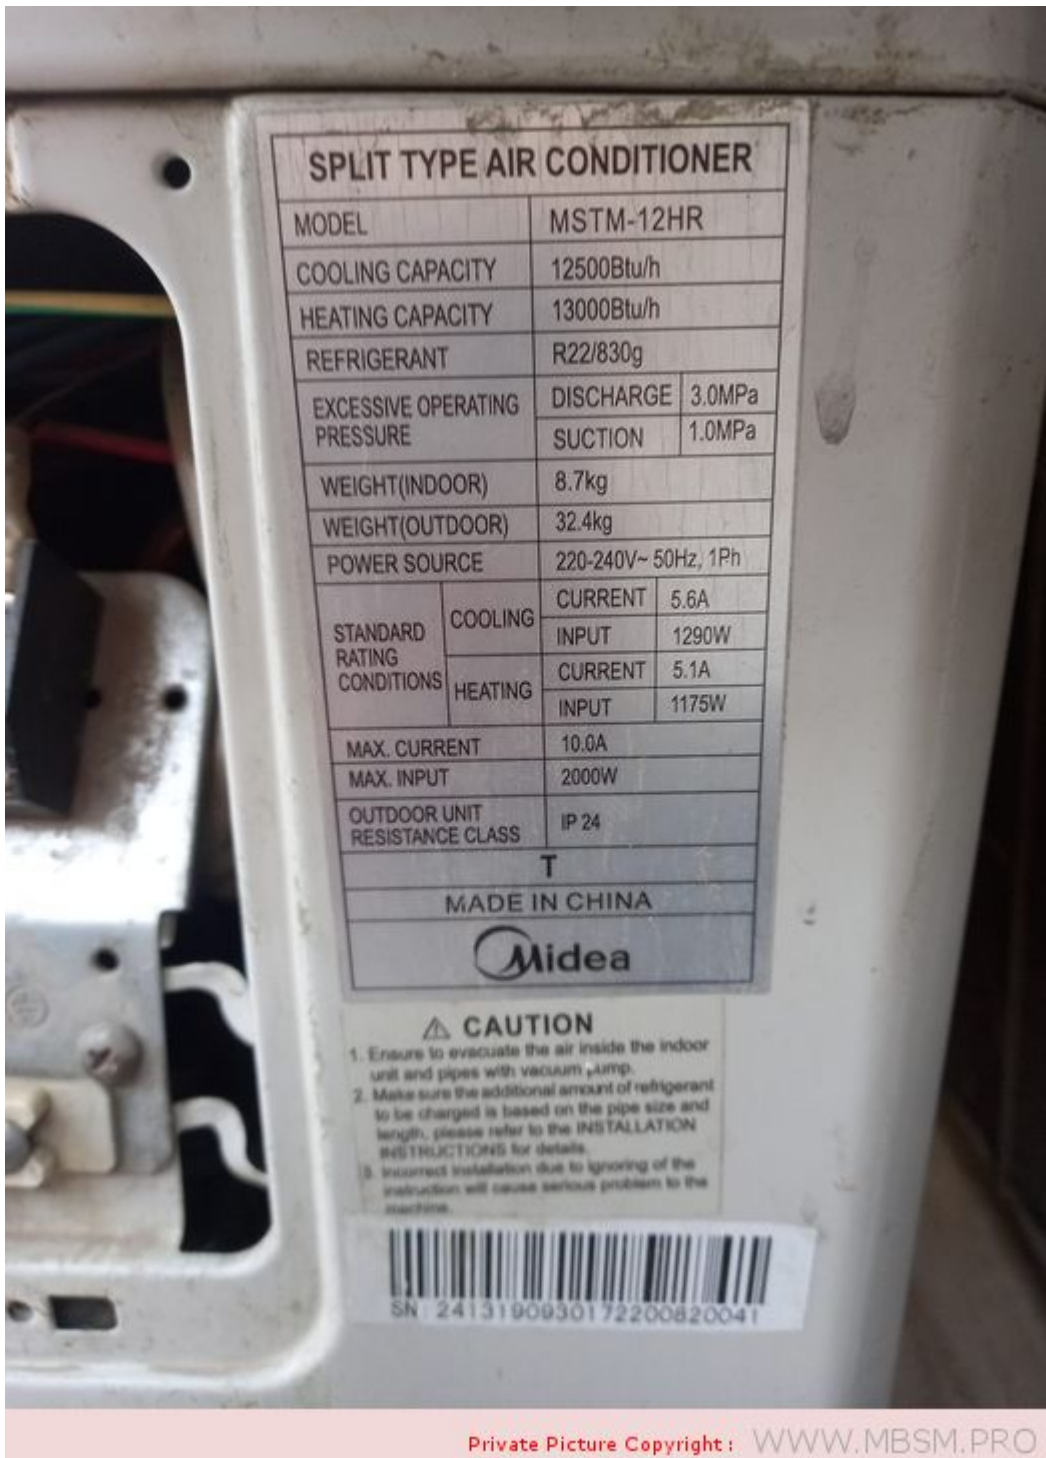

Mbsm.pro, File, pdf, MSTM-12HR, Midea, 12500 btu/h, r22, 830 g, 220 v, 1 ph, T1, 1 ton, 1.5 HP

written by Lilianne | 19 March 2022

Mbsm.pro, File, pdf, MSTM-12HR, Midea, 12500 btu/h, r22, 830 g, 220 v, 1 ph, T1, 1 ton, 1.5 HP