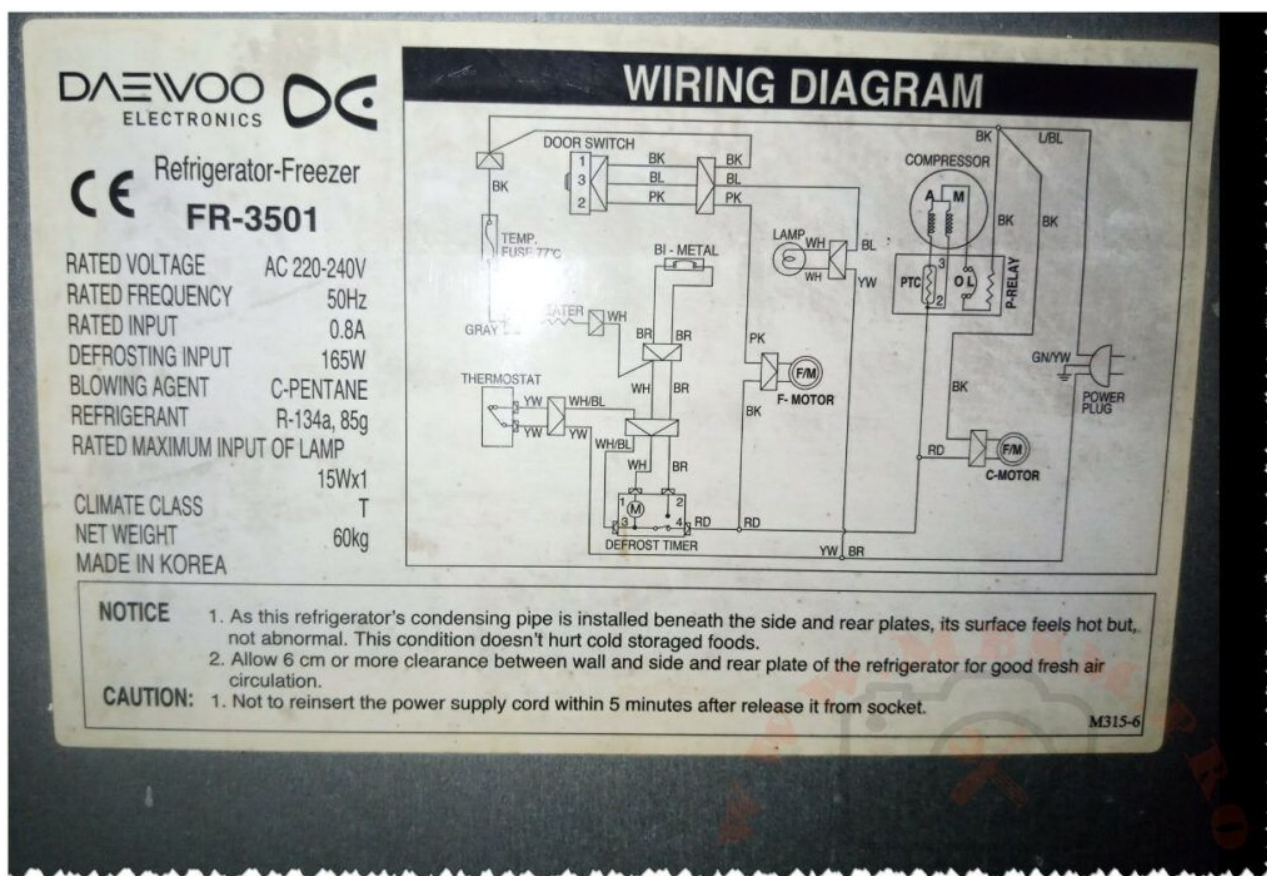

Mbsm.pro, DAEWOO, Refrigerator-Freezer, 350 l, FR-3501, AC 220-240V, 0.8 a, 165 w, compressor, 1/5 hp, R-134a, 85g, HSL25YE-5, 1bp, R-134a, 85g

written by Lilianne | 29 January 2024

Mbsm.pro, DAEWOO, Refrigerator-Freezer, 350 l, FR-3501, AC 220-240V, 0.8 a, 165 w, compressor, 1/5 hp, R-134a, 85g, HSL25YE-5, 1bp, R-134a, 85g