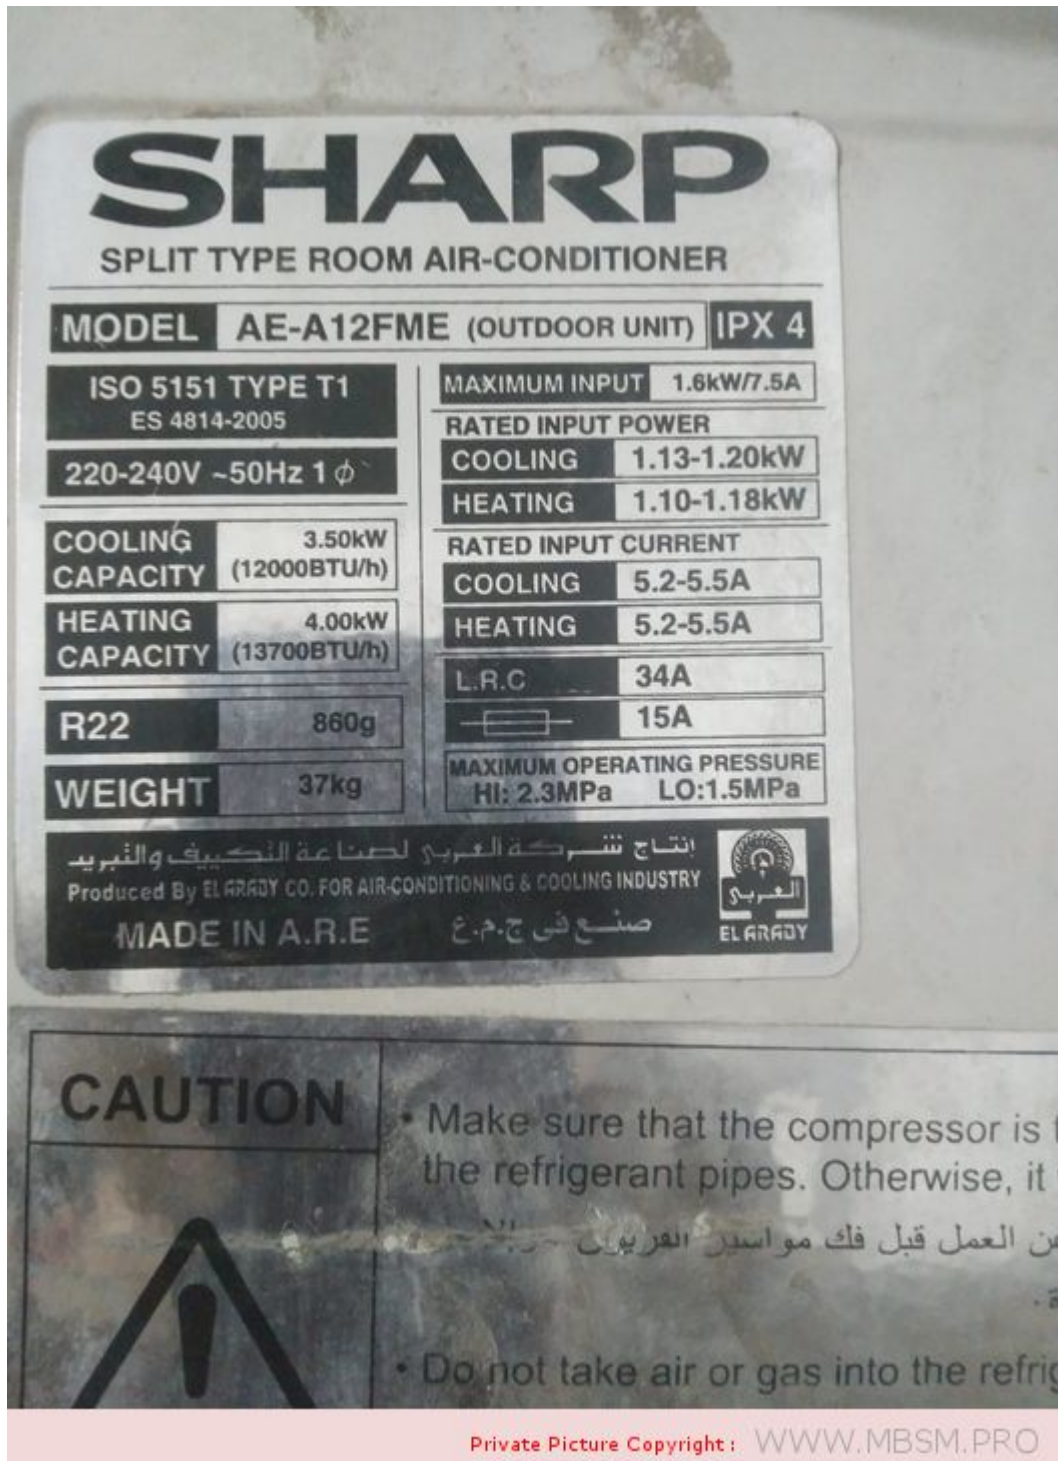

Mbsm.pro, Air conditioner, Sharp, AE-a12fme, 12000 btu, r22, 860 g, 1.5 hp, 1 ton, cooling, heating, T1, PH 1

written by Lilianne | 17 May 2022

Mbsm.pro, Air conditioner, Sharp, AE-a12fme, 12000 btu, r22,
860 g, 1.5 hp, 1 ton, cooling, heating, T1, PH 1