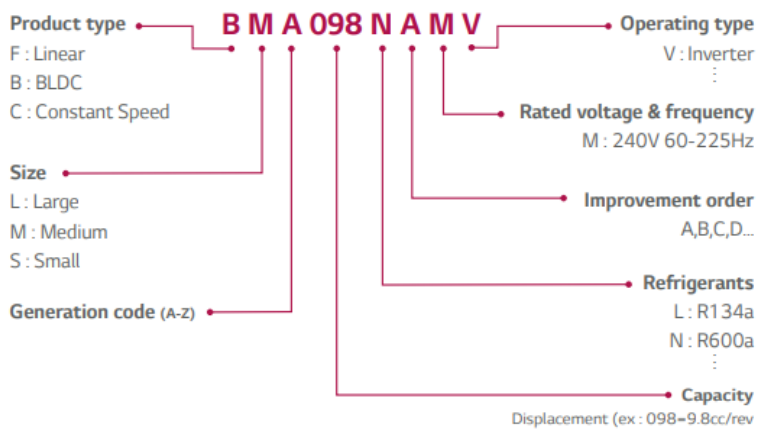

ENIEM Refrigerateur, no-frost, Made in Algeria, 540L, 220v-240v/50hz, Inverter, Compressor , Technology , Refrigerator LG, bsa090njmv, Inverter, Small Compressor, 9.8 cc , r600a, 60G, Block dc control inverter

Private Picture Copyright : WWW.MBSM.PRO

Nomenclature

Wide operating range

- New oil pumping system
- 1,200-4,500rpm

Private Picture Copyright : WWW.MBSM.PRO

Mbsm_dot_pro_private_PDF_bsa090njmv -
 Inverter_Compressor_Technology_for_RefrigeratorReciprocatingTé
 télécharger