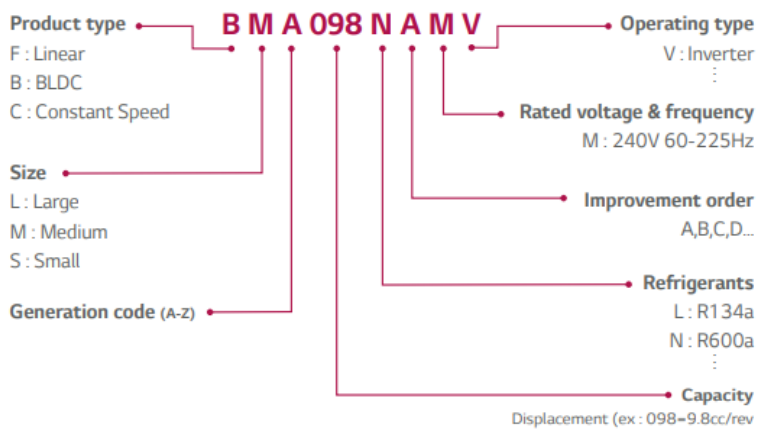

Private Picture Copyright : WWW.MBSM.PRO

Nomenclature

Wide operating range

- New oil pumping system
- 1,200-4,500rpm

Private Picture Copyright : WWW.MBSM.PRO

Private Picture Copyright: WWW.MBSM.PRO

✘

✘