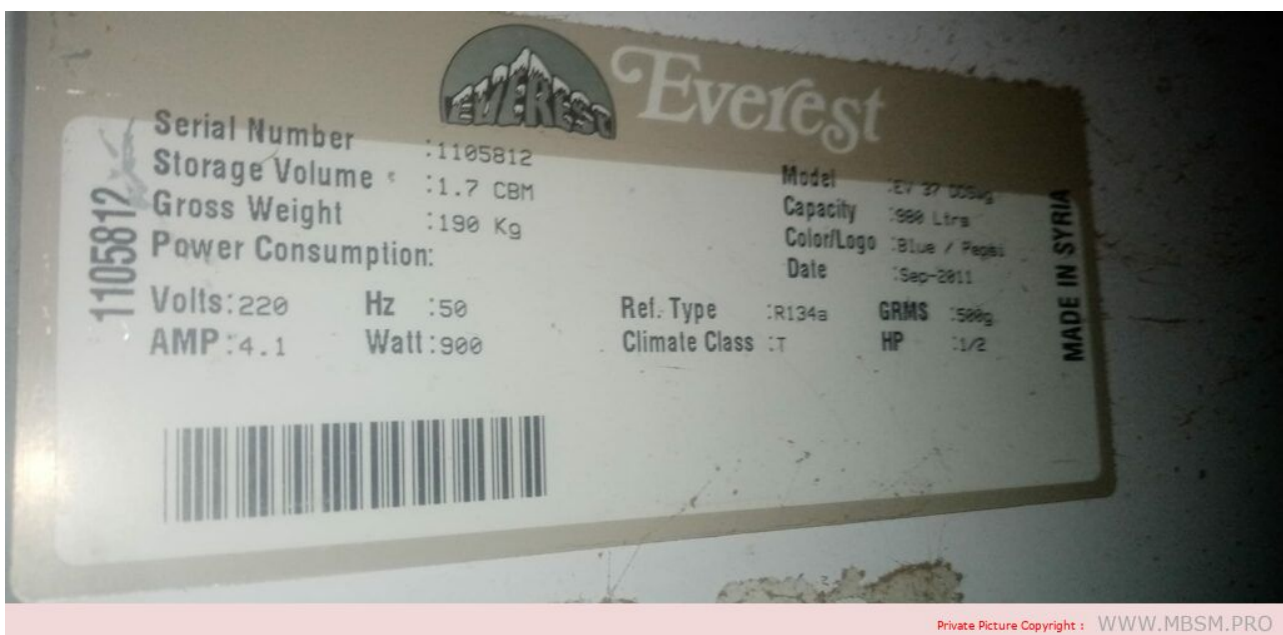

**Everest, refrigerator,
EV37dds, 4.1 A, 900 w, 980 L,
R134a, Compressor, 1/2 hp,
double door, Dimensions : H
200 cm, W 116 cm, D 65 cm**

written by Lilianne | 19 November 2023

Everest, refrigerator, EV37dds, 4.1 A, 900 w, 980 L, R134a,
Compressor, 1/2 hp