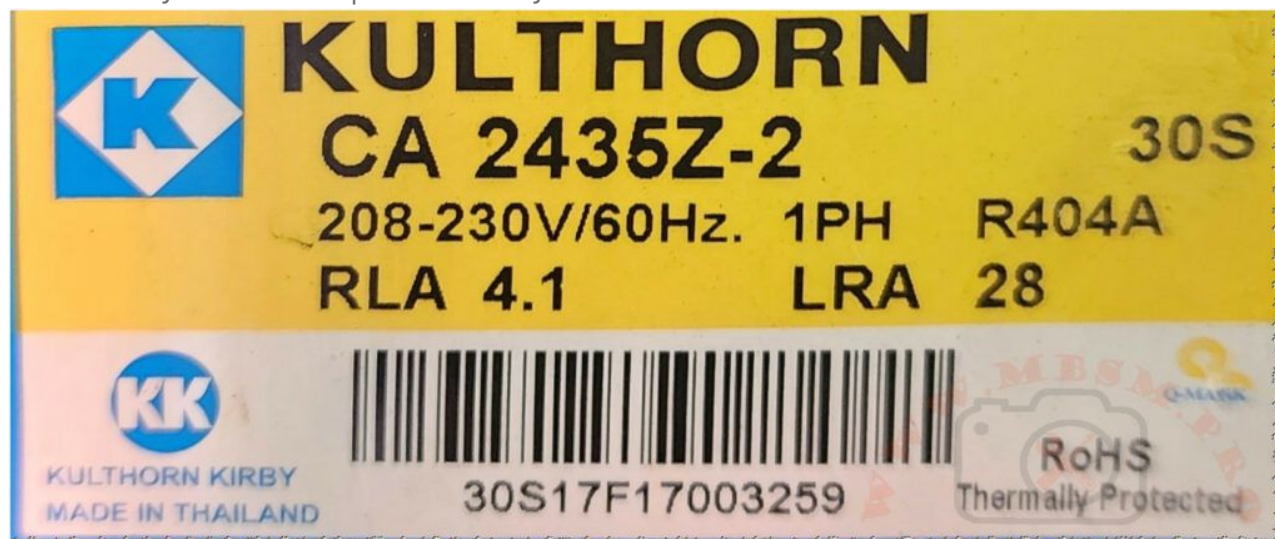

Mbsm.pro, HERMETIC, Kulthorn,
COMPRESSOR, CA 2435Z-2, 917 w, 28A,
3/4 hp++, 1 hp-, 1ph

Category: compressor,expertise

written by Lilianne | 27 January 2024

Private Picture Copyright : WWW.MBSM.PRO

Mbsm.pro, HERMETIC, Kulthorn, COMPRESSOR, CA 2435Z-2, 917 w, 28A, 3/4 hp++, 1
hp-, 1ph