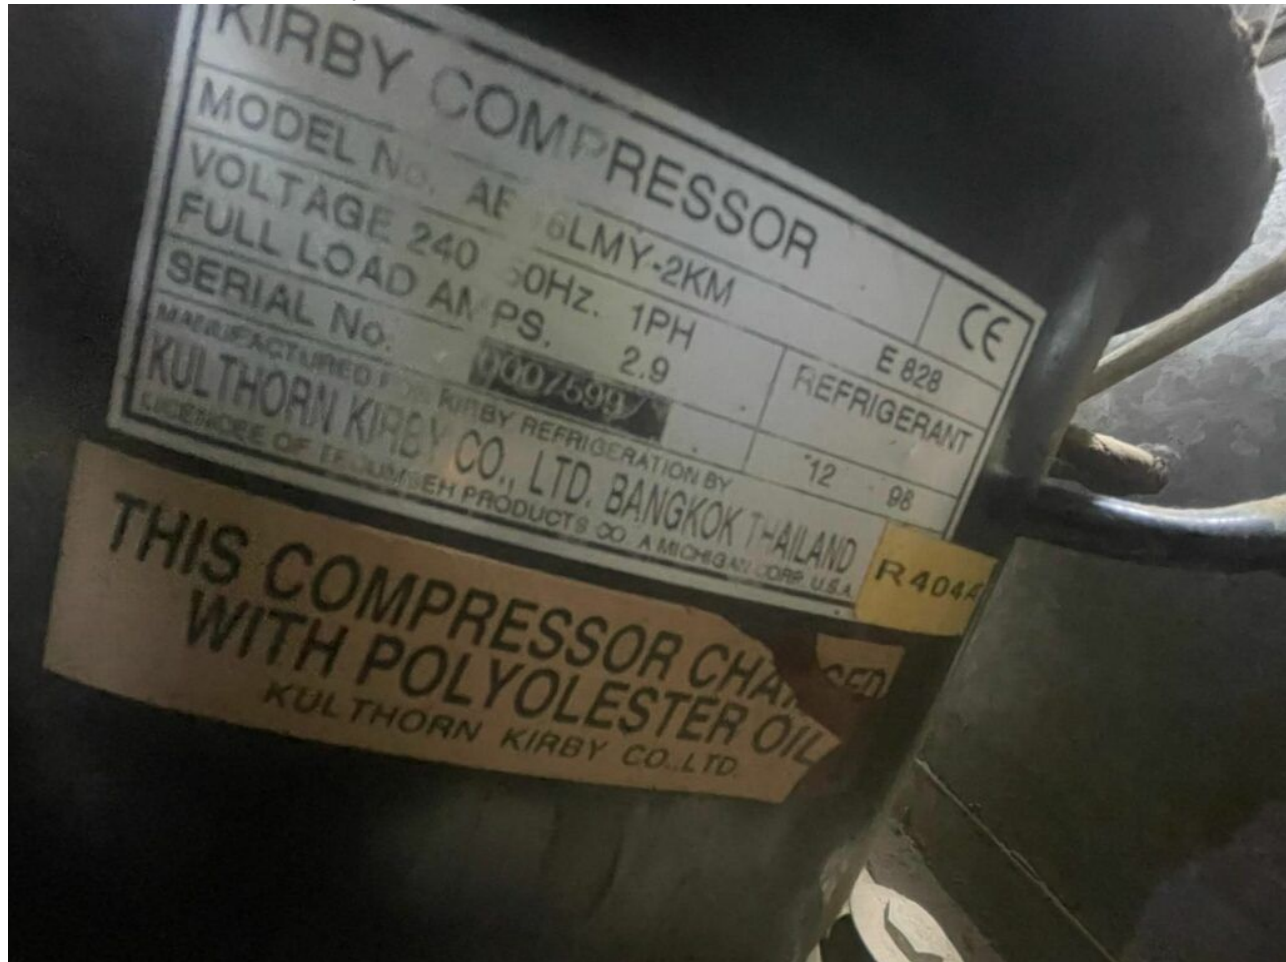

Mbsm.pro, compressor, AE16LMY, 3/8 hp, R134a, HBP, 17.4 cc, 5/8 hp, R404, LBP, 14.5 cc.

Category: compressor

written by Lilianne | 22 March 2025

Private Picture Copyright : WWW.MBSM.PRO

Mbsm.pro compressor AE16LMY: 3/8 hp, R134a, HBP, 17.4 cc; 5/8 hp, R404, LBP, 14.5 cc.