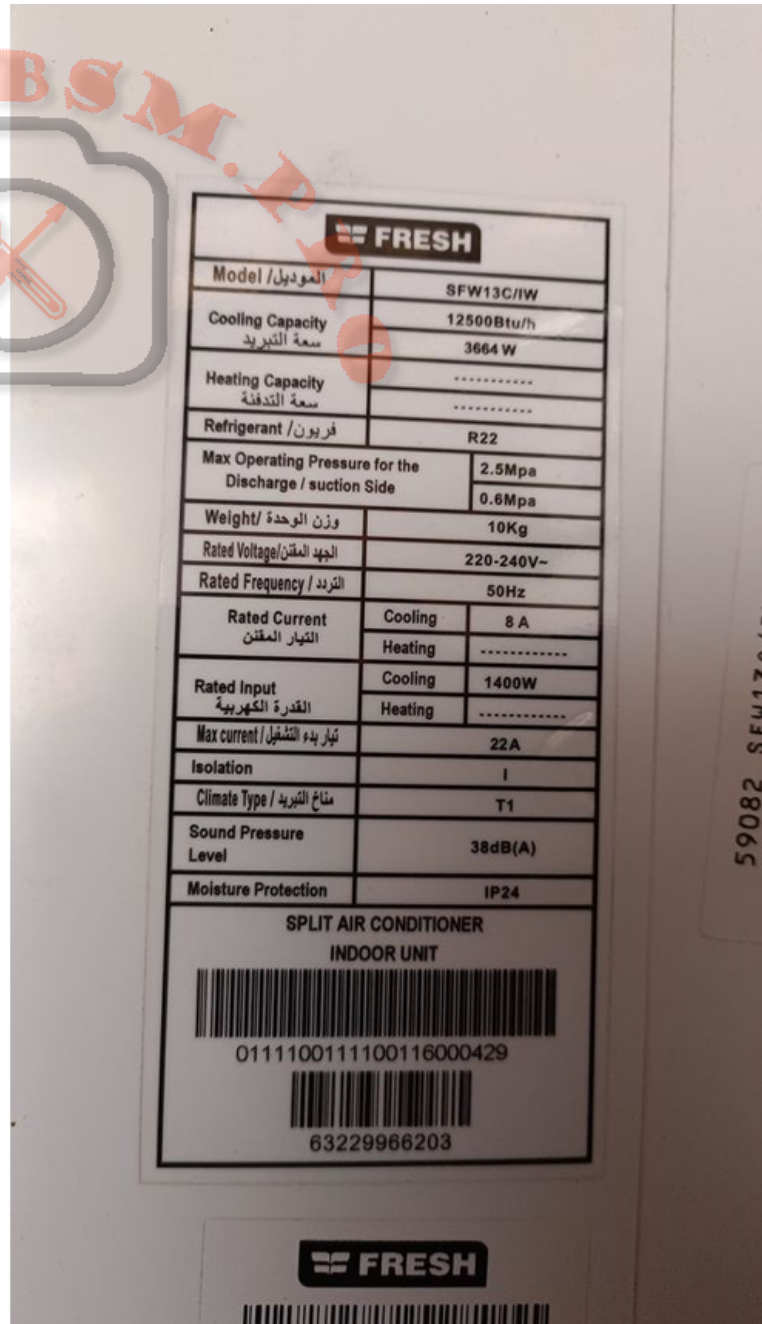

Mbsm.pro, JS-C186VA , air conditioner, 18000 Btu/h, York , Cooling Only, r22, 1100 G gaz, T3 , 9A

Mbsm.pro, SFW13C/IW, Air conditioner, Fresh, 12500 btu/h, Cooling, heating, 3664 w, r22, t1 ,1.5 hp, 1 Ton

Category: Post

written by Lilianne | 27 April 2022

Private Picture Copyright: WWW.MBSM.PRO

Private Picture Copyright: WWW.MBSM.PRO

Mbsm.pro, SFW13C/IW, Air conditioner, Fresh, 12500 btu/h, Cooling, heating, 3664