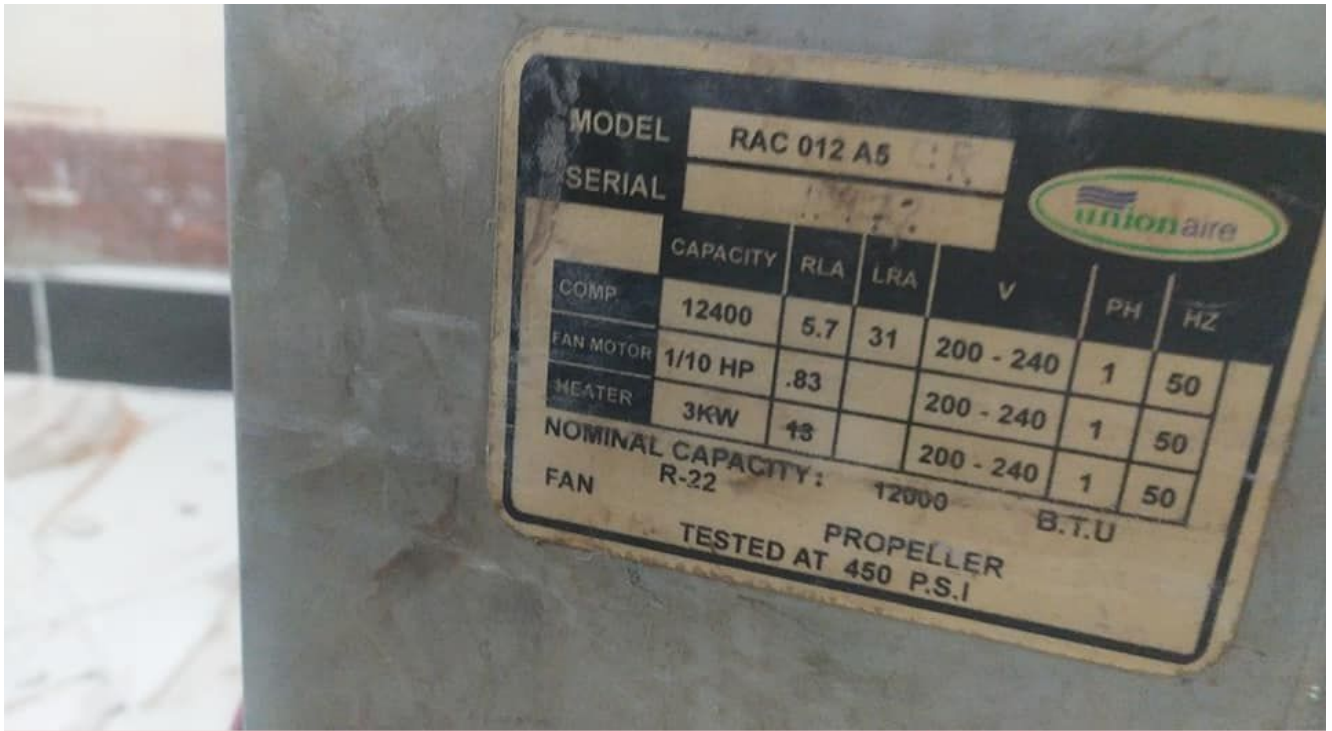

General

Evaporating Temp. Range:	-23.3°C to 12.8°C (-10°F to 55°F)
Motor Torque:	Low Start Torque (LST)
Compressor Cooling:	Fan

Mechanical

Weight:	49
Weight Unit of Measure:	LB
Displacement (cc):	26.122
Oil Type:	Polyolester
Viscosity (cSt):	32
Oil Charge (cc):	781

Agency Approval

cURus Recognized

OEM

AJ600FT-299-A4

Dimensions – Height:	10.719
Dimensions – Width:	7.25
Dimensions – Length:	9.343
Dimensions Unit of Measure:	IN
Market:	OEM
Overload #:	8300CRAA46
Replacement Overload Kit #:	K90-34
Replacement Relay Kit #:	K71-19
Overload Spring:	26056
Cover Gasket:	30640

Terminal Cover:	70492
Bale Strap:	70491
Discharge Line Size:	0.3125 IN
Suction Line Size:	0.5 IN

Wholesale/Distribution

AJ600FT-205-J7

Dimensions – Height:	10.719
Dimensions – Width:	6.594
Dimensions – Length:	11.696
Dimensions Unit of Measure:	IN
Market:	Wholesale/Distribution
Overload #:	8300CRAA46
Replacement Overload Kit #:	K90-34
Replacement Relay Kit #:	K71-19
Overload Spring:	26056
Cover Gasket:	30640
Terminal Cover:	70492
Bale Strap:	70491
Discharge Line Size:	0.3125 IN
Suction Line Size:	0.5 IN
Loose Part Kit:	LP121