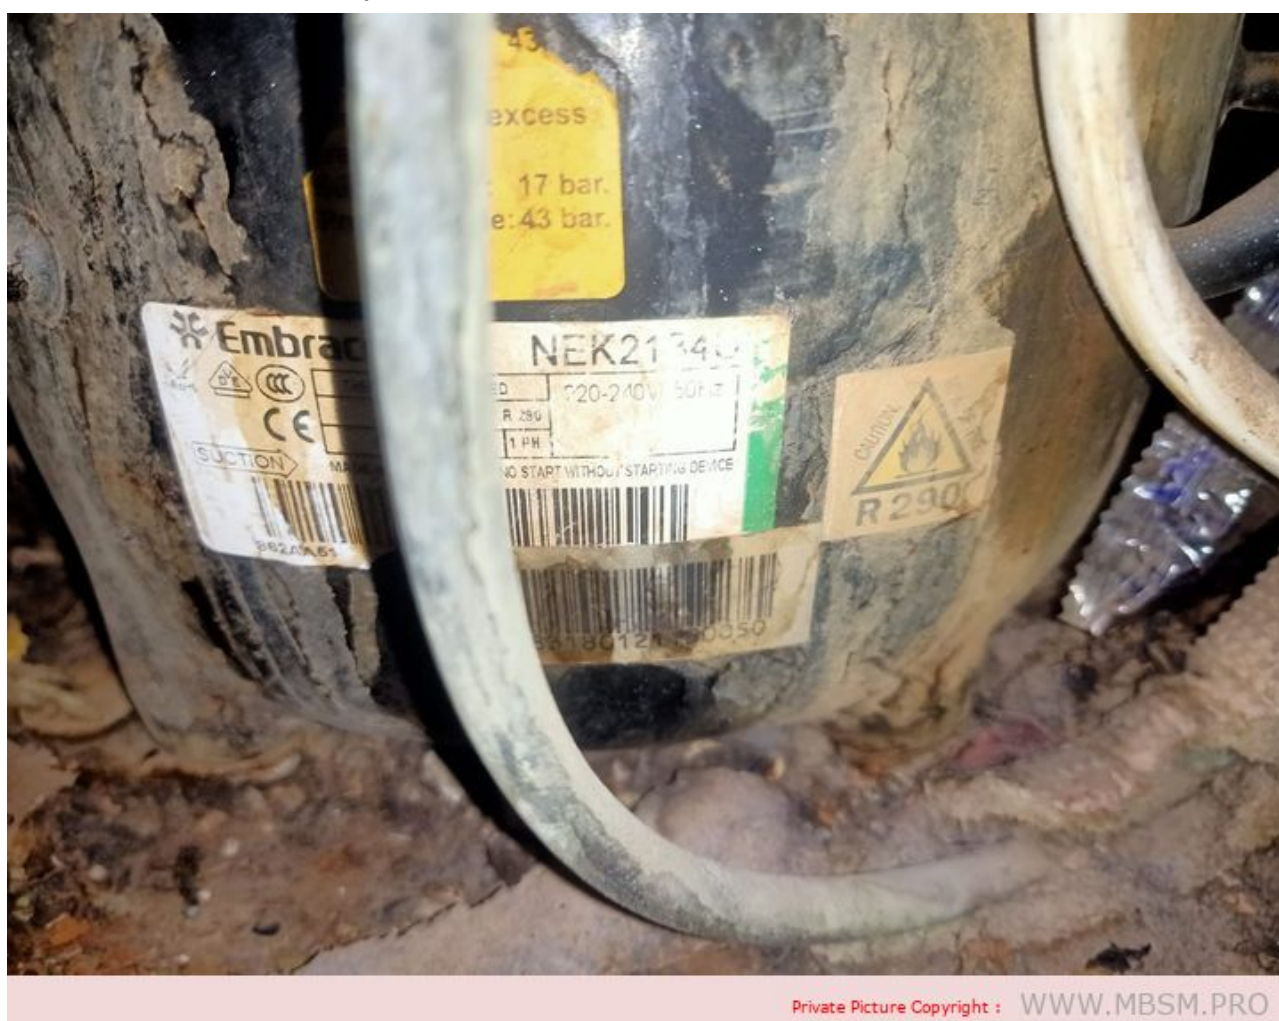

# Hermetic, compressor, Embraco, Aspera, NEK2134GK-A, CSIR, R404A, R507, 1/2 Hp, 8.7 cm<sup>3</sup>, NEK2134GK, 1hp, NEK 2134 U

written by Amina | 22 October 2023

Hermetic, compressor, Embraco, Aspera, NEK2134GK-A, CSIR, R404A, R507, 1/2 Hp, 8.7 cm<sup>3</sup>, NEK2134GK, 1hp, NEK 2134 U