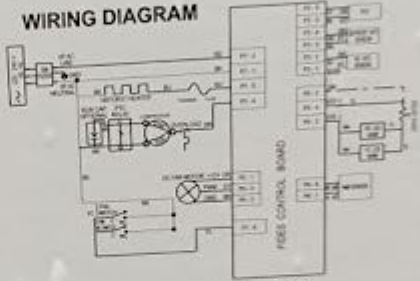

WARNING

Electrical Shock Hazard

Disconnect power before servicing.
Any ground circuit disconnected during service must be reconnected.
Do not reconnect unit to electrical supply until compressor terminal cover is securely in place.
If refrigerant leak is suspected around compressor terminal, relieve all pressure from the system, keeping terminal, cover in place.
Failure to do so can result in death or electrical shock.

FREQUENCY	50 Hz
VOLTAGE RANGE	220-240 VAC
INPUT WATTS	475 W
INPUT CURRENT	1.5 A
COMFORT WATTS	660 W
COOLING CAPACITY	AS PER TABLE
CLIMATE CLASS	T

Do Not service with R134a
Follow only Approved R600a service procedure & a Qualified technician while repairing.

Risk of fire

MFG. BY: WHIRLPOOL OF INDIA LTD.
PLOT NO. A-4, M.D.C.
KANJANGAON, TAL. SHIBPUR,
DIST. POHAR - 815 204
"WHIRLPOOL" IS A REGISTERED TRADEMARK OF "WHIRLPOOL CORPORATION USA".

WIRING DIAGRAM

WIRE COLOR CODE
BU = BLUE
BK = BLACK
RD = RED
WH = WHITE
YL = YELLOW
BR = BROWN
GR = GREEN
GN = GREEN
GN = GREEN
BK/BR = RED/BROWN TRACER
BK/WH = RED/BLACK TRACER
BK/GR = BLUE/GREEN TRACER

NAME	MODEL	GROSS CAPACITY	STORAGE CAPACITY	REFRIGERANT TYPE (GALLON/LITERS)
L111CPSA	WTM11752 R	465L	40L	L111CPSA

W11175079

REDMI NOTE 8 PRO
AI QUAD CAMERA

Private Picture Copyright : WWW.MBSM.PRO

Mbsm_dot_pro_private_PDF_L111CYATélécharger