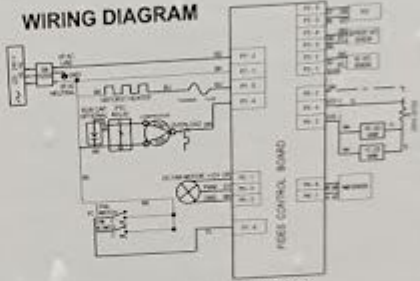

WARNING

Electrical Shock Hazard

Disconnect power before servicing.
Any ground circuit disconnected during service must be reconnected.
Do not reconnect unit to electrical supply until compressor terminal cover is securely in place.
If refrigerant leak is suspected around compressor terminal, relieve all pressure from the system, keeping terminal cover in place.
Failure to do so can result in death or electrical shock.

FREQUENCY	50 Hz
VOLTAGE RANGE	220-240 VAC
INPUT WATTS	175 W
INPUT CURRENT	1.3 A
COMFORT WATTS	600 W
COOLING CAPACITY	AS PER TABLE
CLIMATE CLASS	T

Do Not service with R134a
Follow only Approved R600a service procedure & a Qualified technician while repairing.

Risk of fire

WARNING

BLOWING AGENT R600a (CH₂FCH₂)	C₂H₂ (CYCLO PENTANE) AS PER TABLE

MFG. BY: WHIRLPOOL OF INDIA LTD.
PLOT NO. A-4, M.I.D.C.
KANJANGAON, TAL. SHIBUR,
DIST. POHNE - 415 204

"WHIRLPOOL" IS A REGISTERED TRADEMARK OF "WHIRLPOOL CORPORATION USA".

WIRING DIAGRAM

1. **WIRE COLOR CODE**
2. BL = BLUE
   - BU = BLACK
   - BR = RED
   - WH = WHITE
   - YL = YELLOW
   - GR = GREEN
   - PK = PINK
   - GY = GREY
   - OR = OILY
   - BL/WH = REDUCED VOLTAGE
   - BL/BR = REDUCED VOLTAGE
   - BL/GR = REDUCED VOLTAGE
   - BL/WH = REDUCED VOLTAGE

NAME	MODEL	GROSS CAPACITY	STORAGE CAPACITY	REFRIGERANT TYPE (GALLON/LITERS)
L10-0702A	WTM11702 R	40L	40L	R134A

W11175079

REDMI NOTE 8 PRO
AI QUAD CAMERA