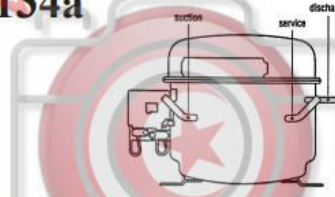

ZEM - o/or WHIRLPOOL

per/for R12 GAS

230/240 V - 50 Hz

Private Picture Copyright : WWW.MBSM.PRO

Mbsm.pro, Pdf, File, ATET, Compressori, ZEM, WHIRLPOOL, r12, r134a