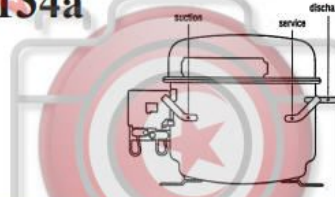

ZEM - o/ or **WHIRLPOOL**

per/for **R12** GAS

230/240 V - 50 Hz

Private Picture Copyright : WWW.MBSM.PRO

Mbsm.pro, Pdf, File, ATET, Compressori, ZEM, WHIRLPOOL, r12, r134a