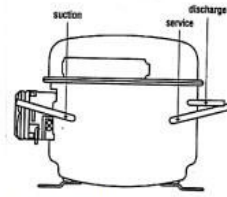

COMPRESSORI
COMPRESSORS

ATET

COMPRESSEURS
KOMPRESSOREN

R12

ALTA QUALITÀ: con olio sintetico
HIGH QUALITY: with synthetic oil

R134a