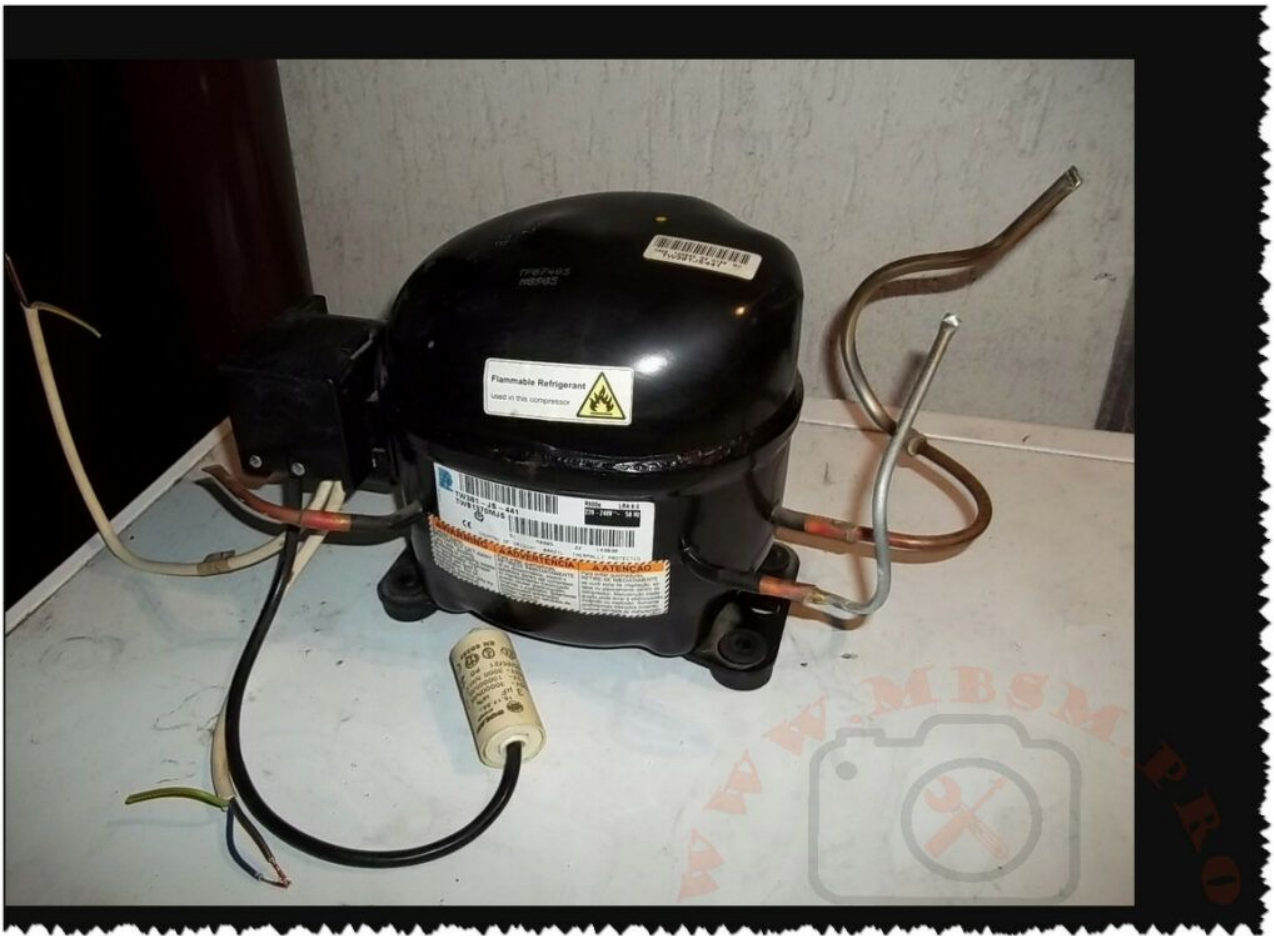

Mbsm.pro, Compressor, TWB1370MJS, TW381 – JS – 441, tw381-js-441, 180 w, 1/5 hp, lbp, Indesit, Ban134, R600

written by Lilianne | 28 January 2024

Private Picture Copyright : WWW.MBSM.PRO

Mbsm.pro, Compressor, TWB1370MJS, TW381 – JS – 441, tw381-
js-441, 180 w, 1/5 hp, lbp, Indesit, Ban134, R600