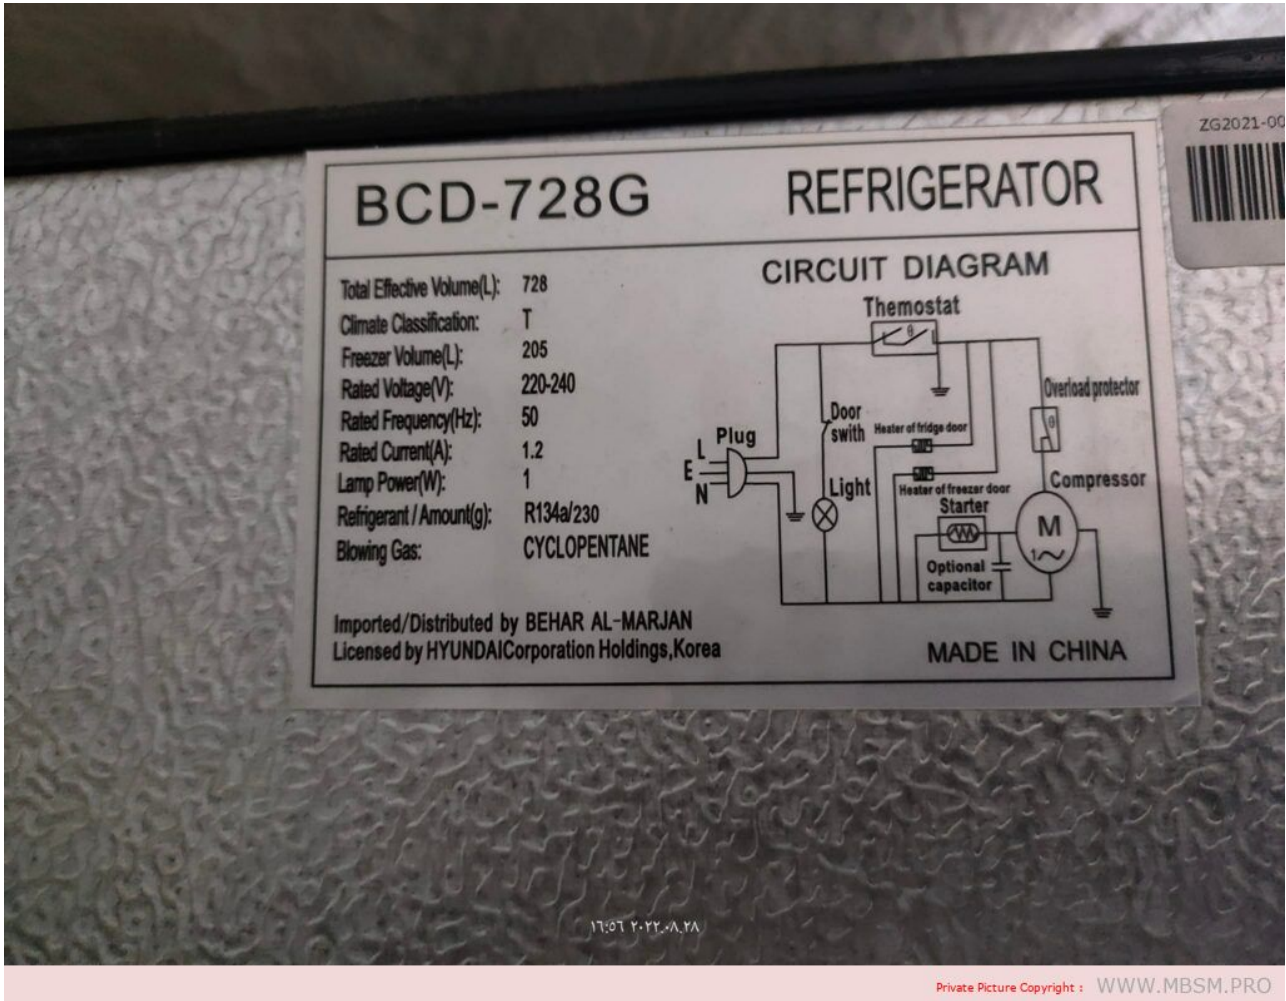

BCD-728G

written by Lilianne | 3 September 2022

Mbsm.pro, Refrigerator, BCD-728G, 728 L, 4 Doors, Class T, Compressor, K270CZ1, 1/3++, DONPER, Dongbei , R134a, 230 G