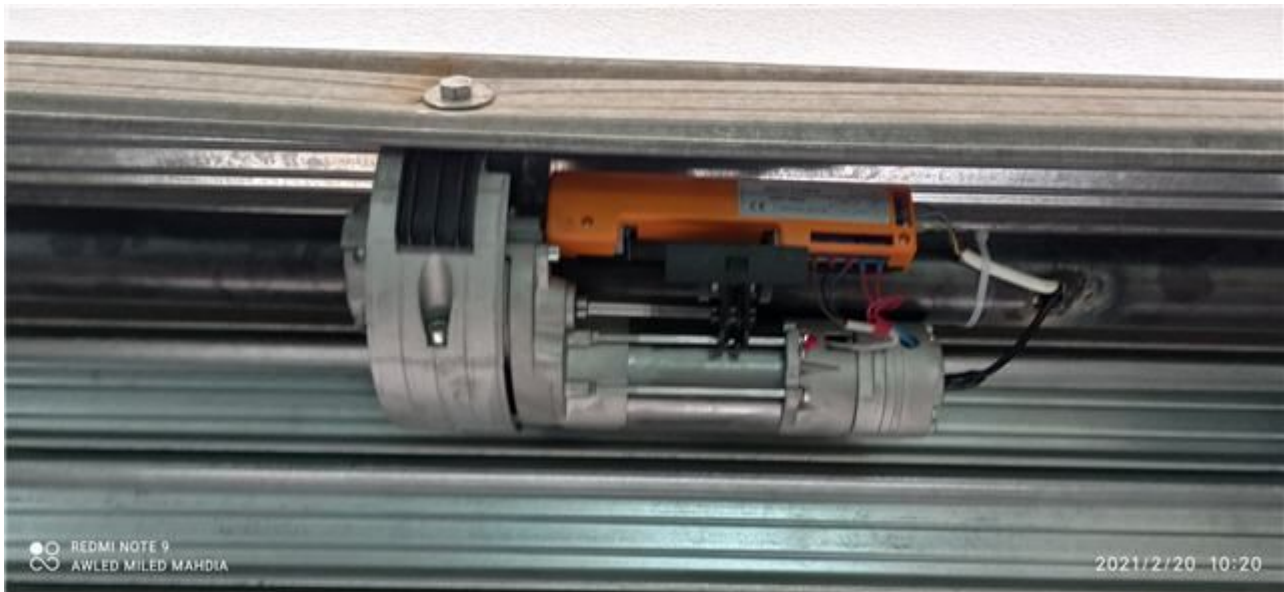

Durée estimée (jours)	7	15	À négocier

Private Picture Copyright : WWW.MBSM.PRO