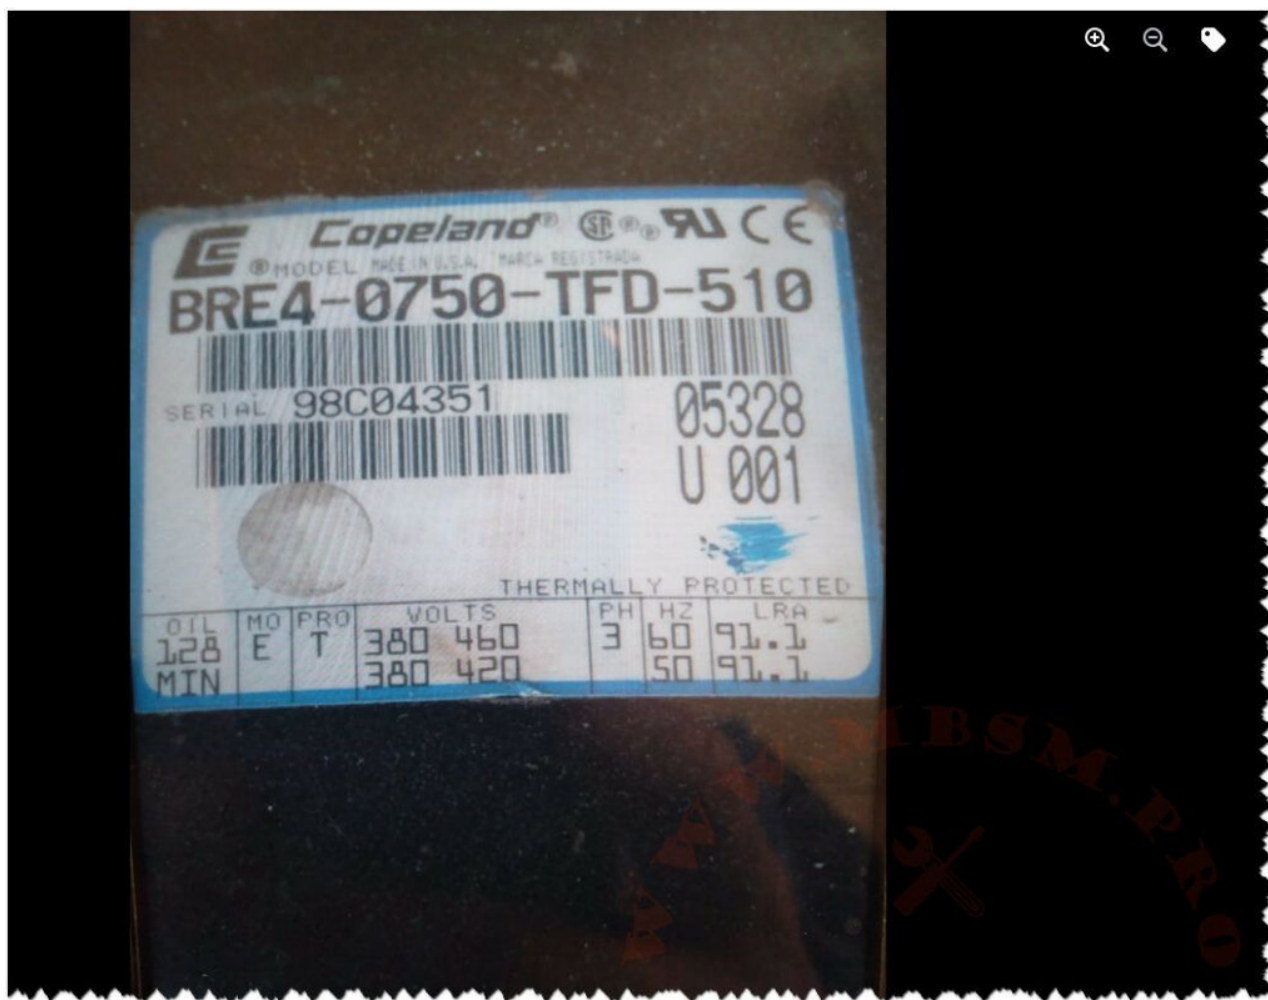

# Mbsm.pro, compressor, BRE4-0750-TFD-510, Copeland, 7.5 HP, 460V, 3 PH, R22, R134A, R407C, Scroll Compressor, Copeland Compressor

written by Lilianne | 23 January 2024

Private Picture Copyright : WWW.MBSM.PRO

Mbsm.pro, compressor, BRE4-0750-TFD-510, Copeland, 7.5 HP, 460V, 3 PH, R22, R134A, R407C, Scroll Compressor, Copeland Compressor