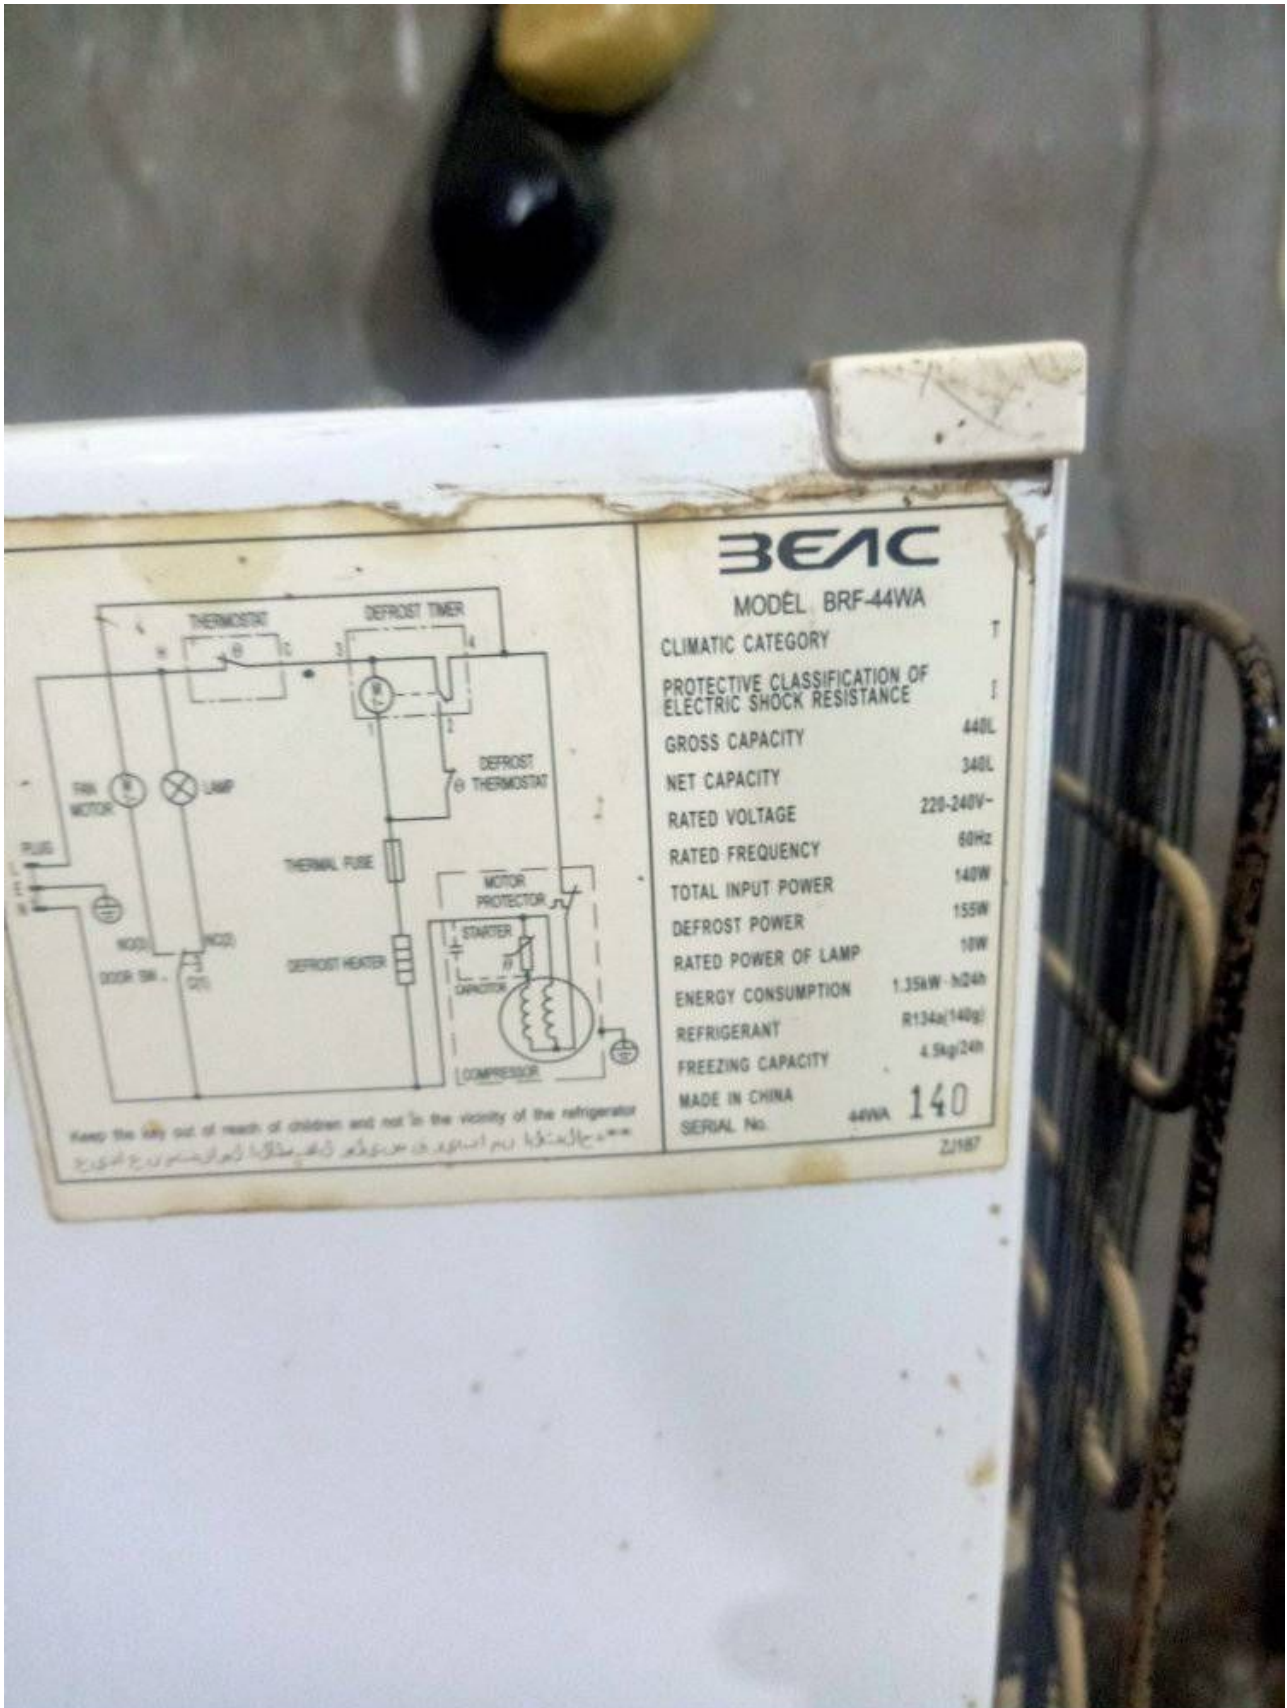

**Mbsm.pro, refrigerator, No
frost, brf-44wa, 44wa-140,12
feet, 340wL, 140 w,
Compressor, 1/5 hp, r134a,
140 G, defrost power 155 w**

written by Lilianne | 10 August 2022

BEAC

MODEL BRF-44WA

CLIMATIC CATEGORY	T
PROTECTIVE CLASSIFICATION OF ELECTRIC SHOCK RESISTANCE	I
GROSS CAPACITY	448L
NET CAPACITY	348L
RATED VOLTAGE	220-240V
RATED FREQUENCY	60Hz
TOTAL INPUT POWER	140W
DEFROST POWER	155W
RATED POWER OF LAMP	10W
ENERGY CONSUMPTION	1.35kW/24h
REFRIGERANT	R134a(140g)
FREEZING CAPACITY	4.5kg/24h
MADE IN CHINA	
SERIAL No.	44WA 140

Keep the key out of reach of children and not in the vicinity of the refrigerator
 نگه دارید کلید را دور از دسترس کودکان و در نزدیکی یخچال نگذارید

Private Picture Copyright : WWW.MBSM.PRO

Mbsm.pro, refrigerator, No frost, brf-44wa, 44wa-140, 12 feet, 340wL, 140 w, Compressor, 1/5 hp, r134a, 140 G, defrost power 155 w