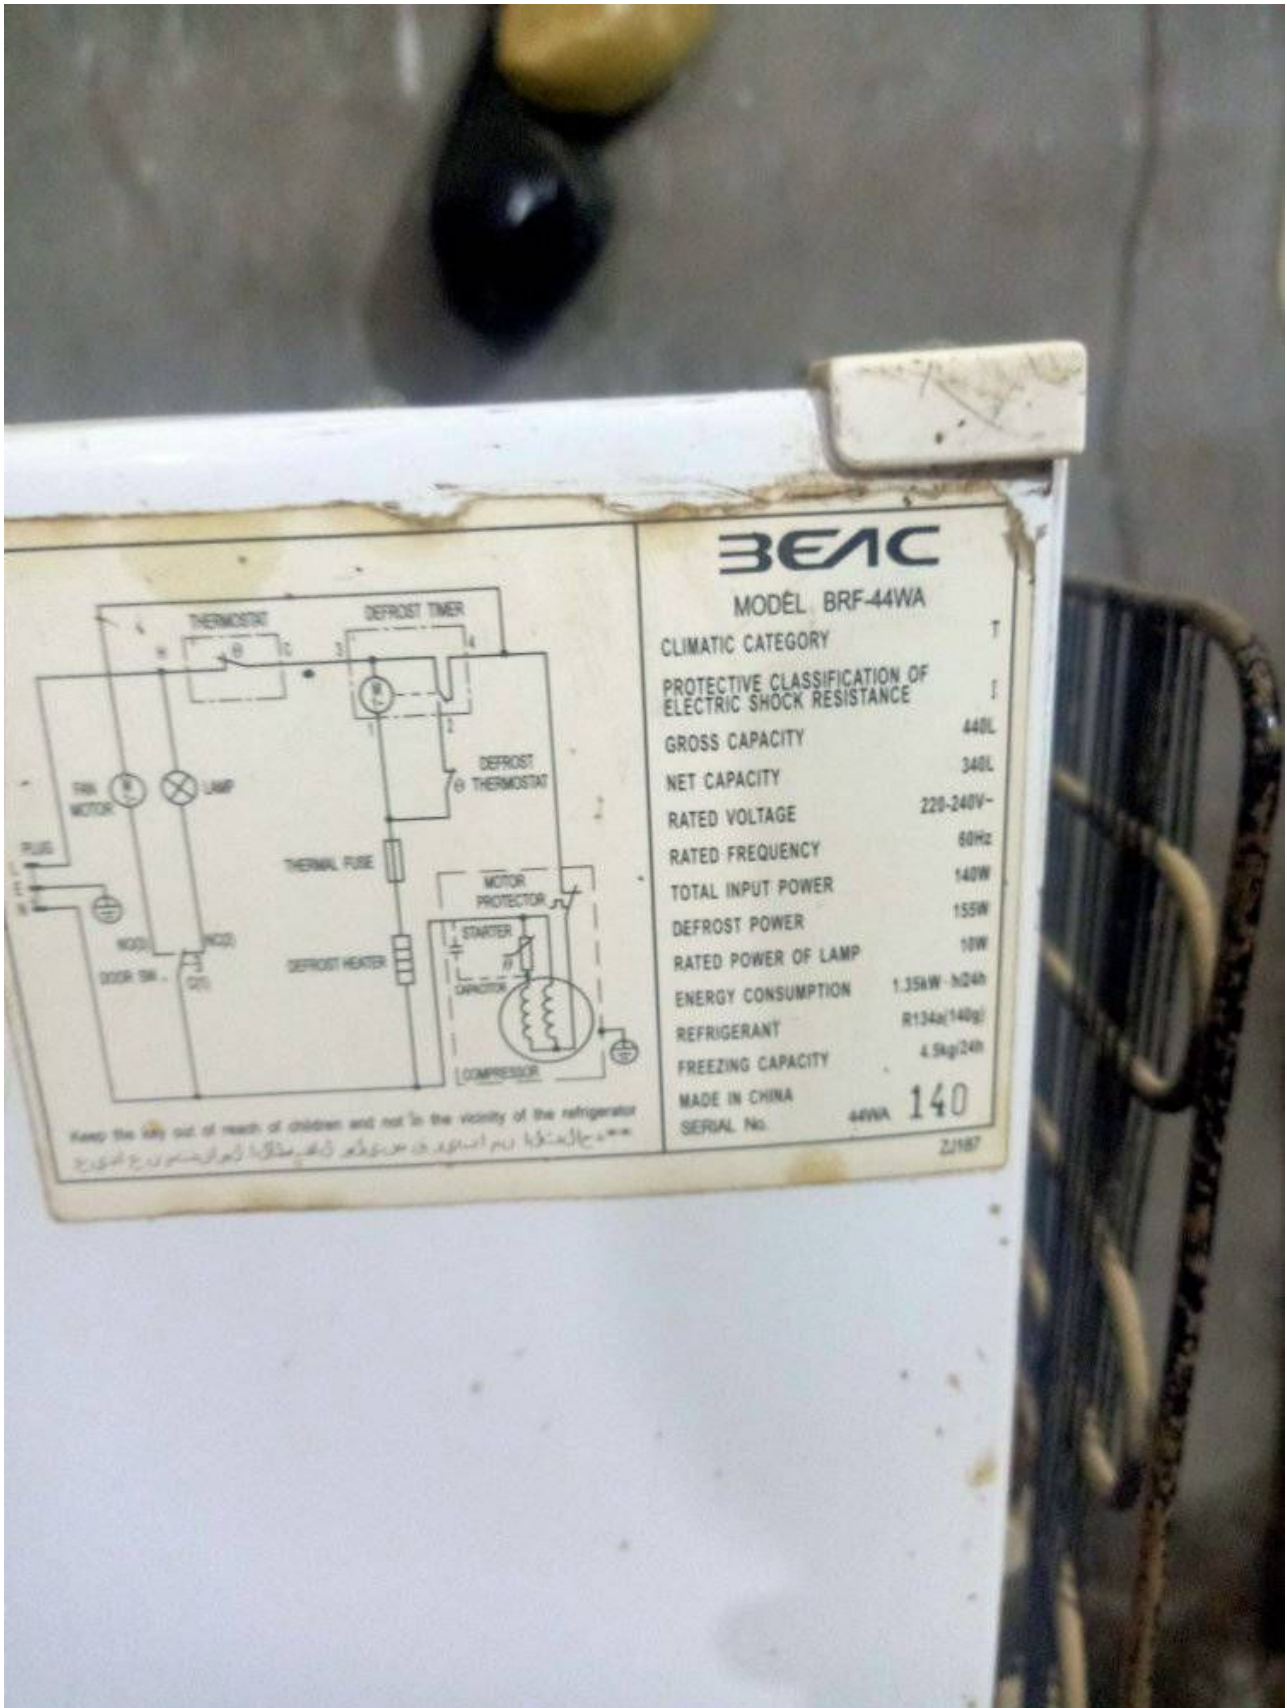

**Mbsm.pro, refrigerator, No
frost, brf-44wa, 44wa-140,12
feet, 340wL, 140 w,
Compressor, 1/5 hp, r134a,
140 G, defrost power 155 w**

written by Lilianne | 10 August 2022

BEAC

MODEL BRF-44WA

CLIMATIC CATEGORY	T
PROTECTIVE CLASSIFICATION OF ELECTRIC SHOCK RESISTANCE	I
GROSS CAPACITY	448L
NET CAPACITY	348L
RATED VOLTAGE	220-240V
RATED FREQUENCY	60Hz
TOTAL INPUT POWER	140W
DEFROST POWER	155W
RATED POWER OF LAMP	10W
ENERGY CONSUMPTION	1.35kW/24h
REFRIGERANT	R134a(140g)
FREEZING CAPACITY	4.5kg/24h
MADE IN CHINA	
SERIAL No.	44WA 140

Keep the key out of reach of children and not in the vicinity of the refrigerator
 نگه دارید کلید را دور از دسترس کودکان و در نزدیکی یخچال نگذارید

Private Picture Copyright : WWW.MBSM.PRO

Mbsm.pro, refrigerator, No frost, brf-44wa, 44wa-140,12 feet, 340wL, 140 w, Compressor, 1/5 hp, r134a, 140 G, defrost power 155 w