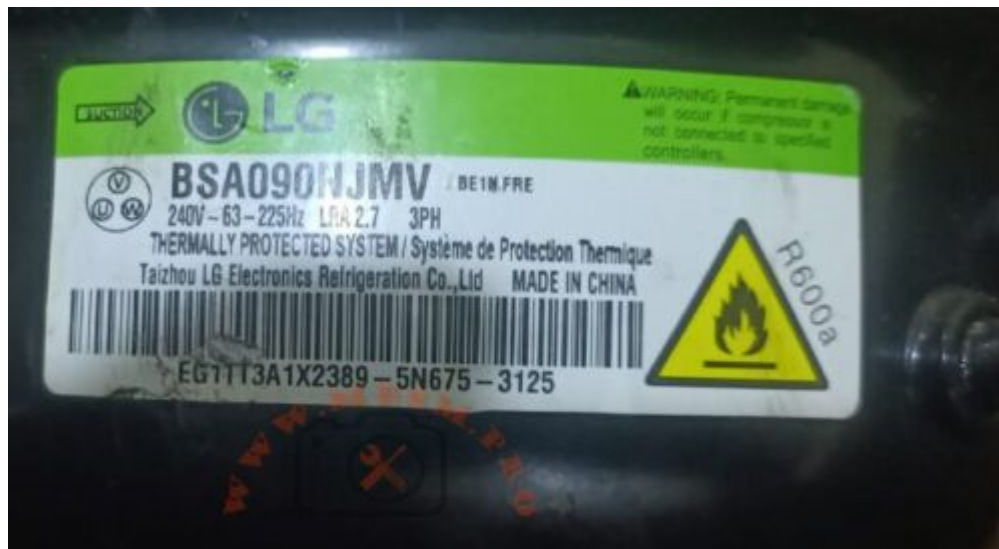

Mbsm.pro, PDF, compressor inverter Lg , bsa090njmv

written by Lilianne | 11 January 2021

Private Picture Copyright : WWW.MBSM.PRO

Nomenclature

Wide operating range

- New oil pumping system
- 1,200-4,500rpm

Private Picture Copyright : WWW.MBSM.PRO

Mbsm_dot_pro_private_PDF_bsa090njmv -
Inverter_Compressor_Technology_for_RefrigeratorReciprocatingTé
lécharger

ENIEM Refrigerateur, no-frost, Made in Algeria, 540L, 220v-240v/50hz, Inverter, Compressor , Technology , Refrigerator LG, bsa090njmv, Inverter, Small Compressor, 9.8 cc , r600a, 60G, Block dc control inverter

written by Lilianne | 11 January 2021

ENIEM Refrigerateur, Made in Algeria, 540L, 220v-240v/50hz, Inverter, Compressor , Technology , Refrigerator LG, bsa090njmv, Inverter, Small Compressor, 9.8 cc , r600a, Block dc control inverter