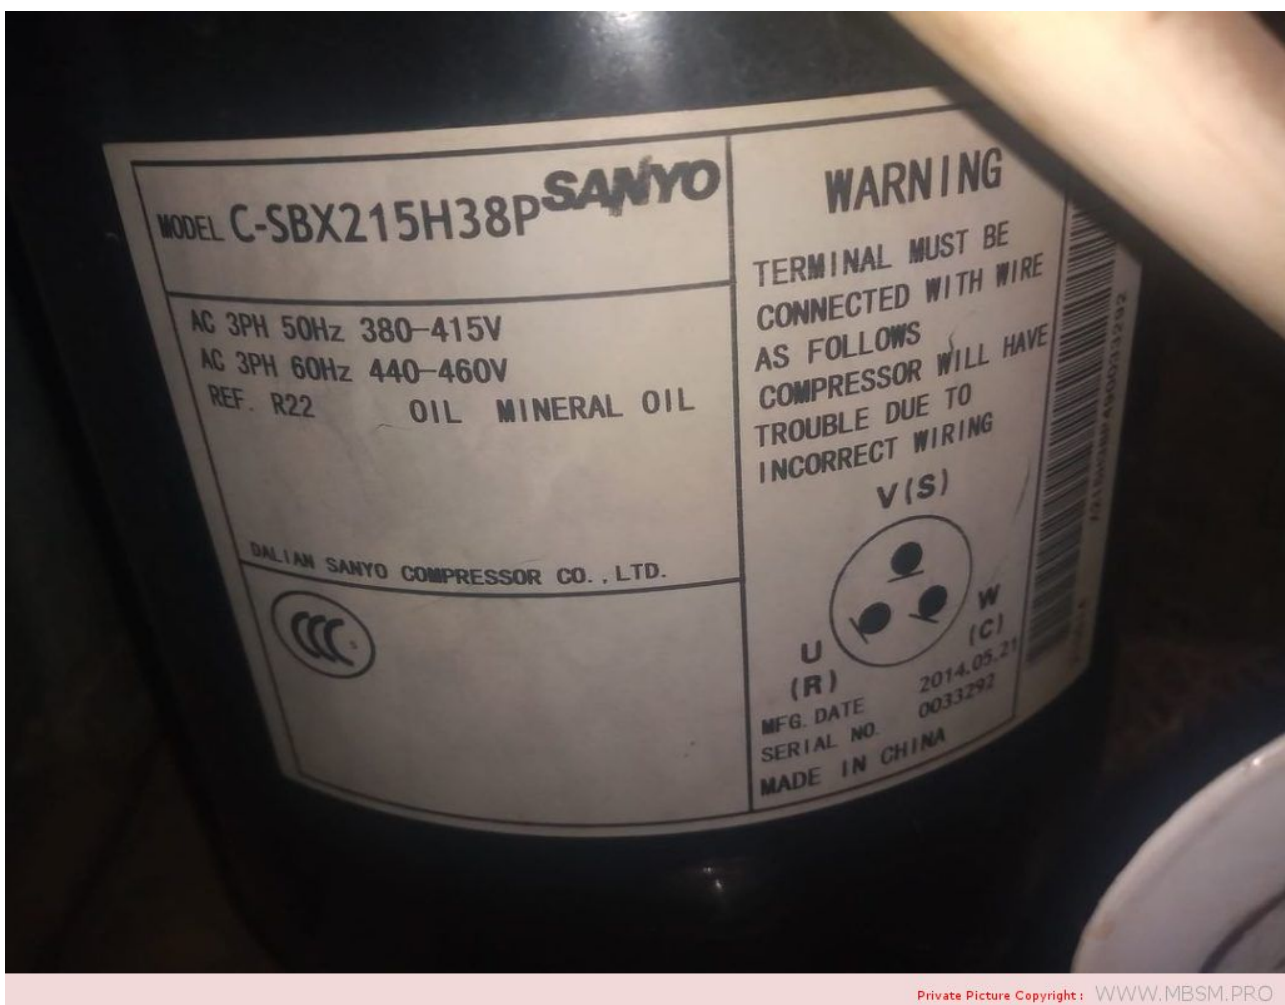

Mbsm.pro, Compressor, C-Sb, C-Sc, Series, Scroll, C-SBX215H38P, Sanyo C-SB Scroll Compressor, 6 hp, 3 phases, 60000 btu/h, 17.7 kw

written by Lilianne | 15 April 2022

Mbsm.pro, Compressor, C-Sb, C-Sc, Series, Scroll, C-SBX215H38P, Sanyo C-SB Scroll Compressor, 6 hp, 3 phases, 60000 btu/h, 17.7 kw