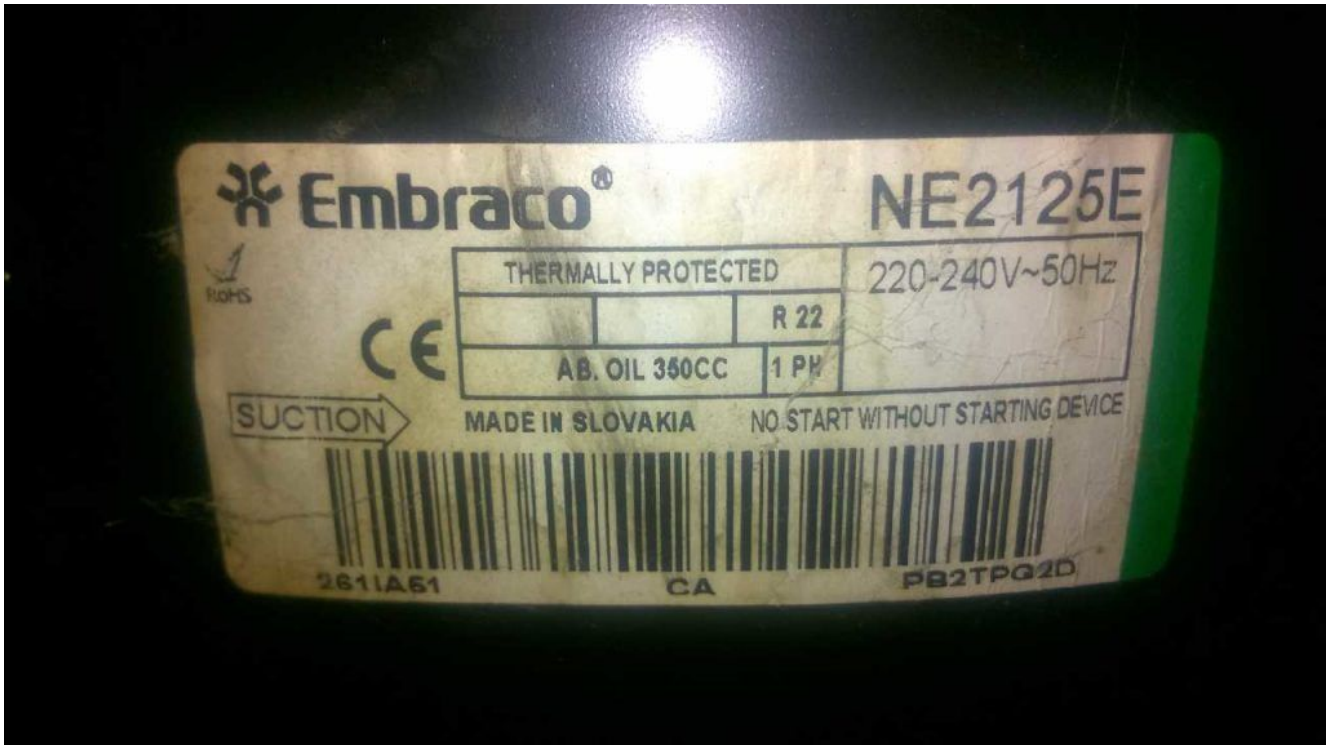

Private Picture Copyright : WWW.MBSM.PRO

R22 - LBP Applications

COMPRESSOR	FREQUENCY	DIMENSION	
		(from -30°C to -5°C evap. temp.)	-
NE2125E	50 Hz	0.91 mm I.D. x 3.2 m	-
	60 Hz	0.91 mm I.D. x 2.85 m	-
NE2134E	50 Hz	0.91 mm I.D. x 2.8 m	-
	60 Hz	0.91 mm I.D. x 2.5 m	-
T2140E	50 Hz	0.91 mm I.D. x 2.6 m	-
	60 Hz	0.91 mm I.D. x 2.3 m	-
T2155E	50 Hz	1.20 mm I.D. x 3.9 m	-
	60 Hz	1.20 mm I.D. x 3.5 m	-
T2168E	50 Hz	1.20 mm I.D. x 3.3 m	-
	60 Hz	1.20 mm I.D. x 2.8 m	-
NJ2178E	50 Hz	1.20 mm I.D. x 3.0 m	-

PictureS Mbsm Dot Pro : www.mbsm.pro

Private Picture Copyright : WWW.MBSM.PRO