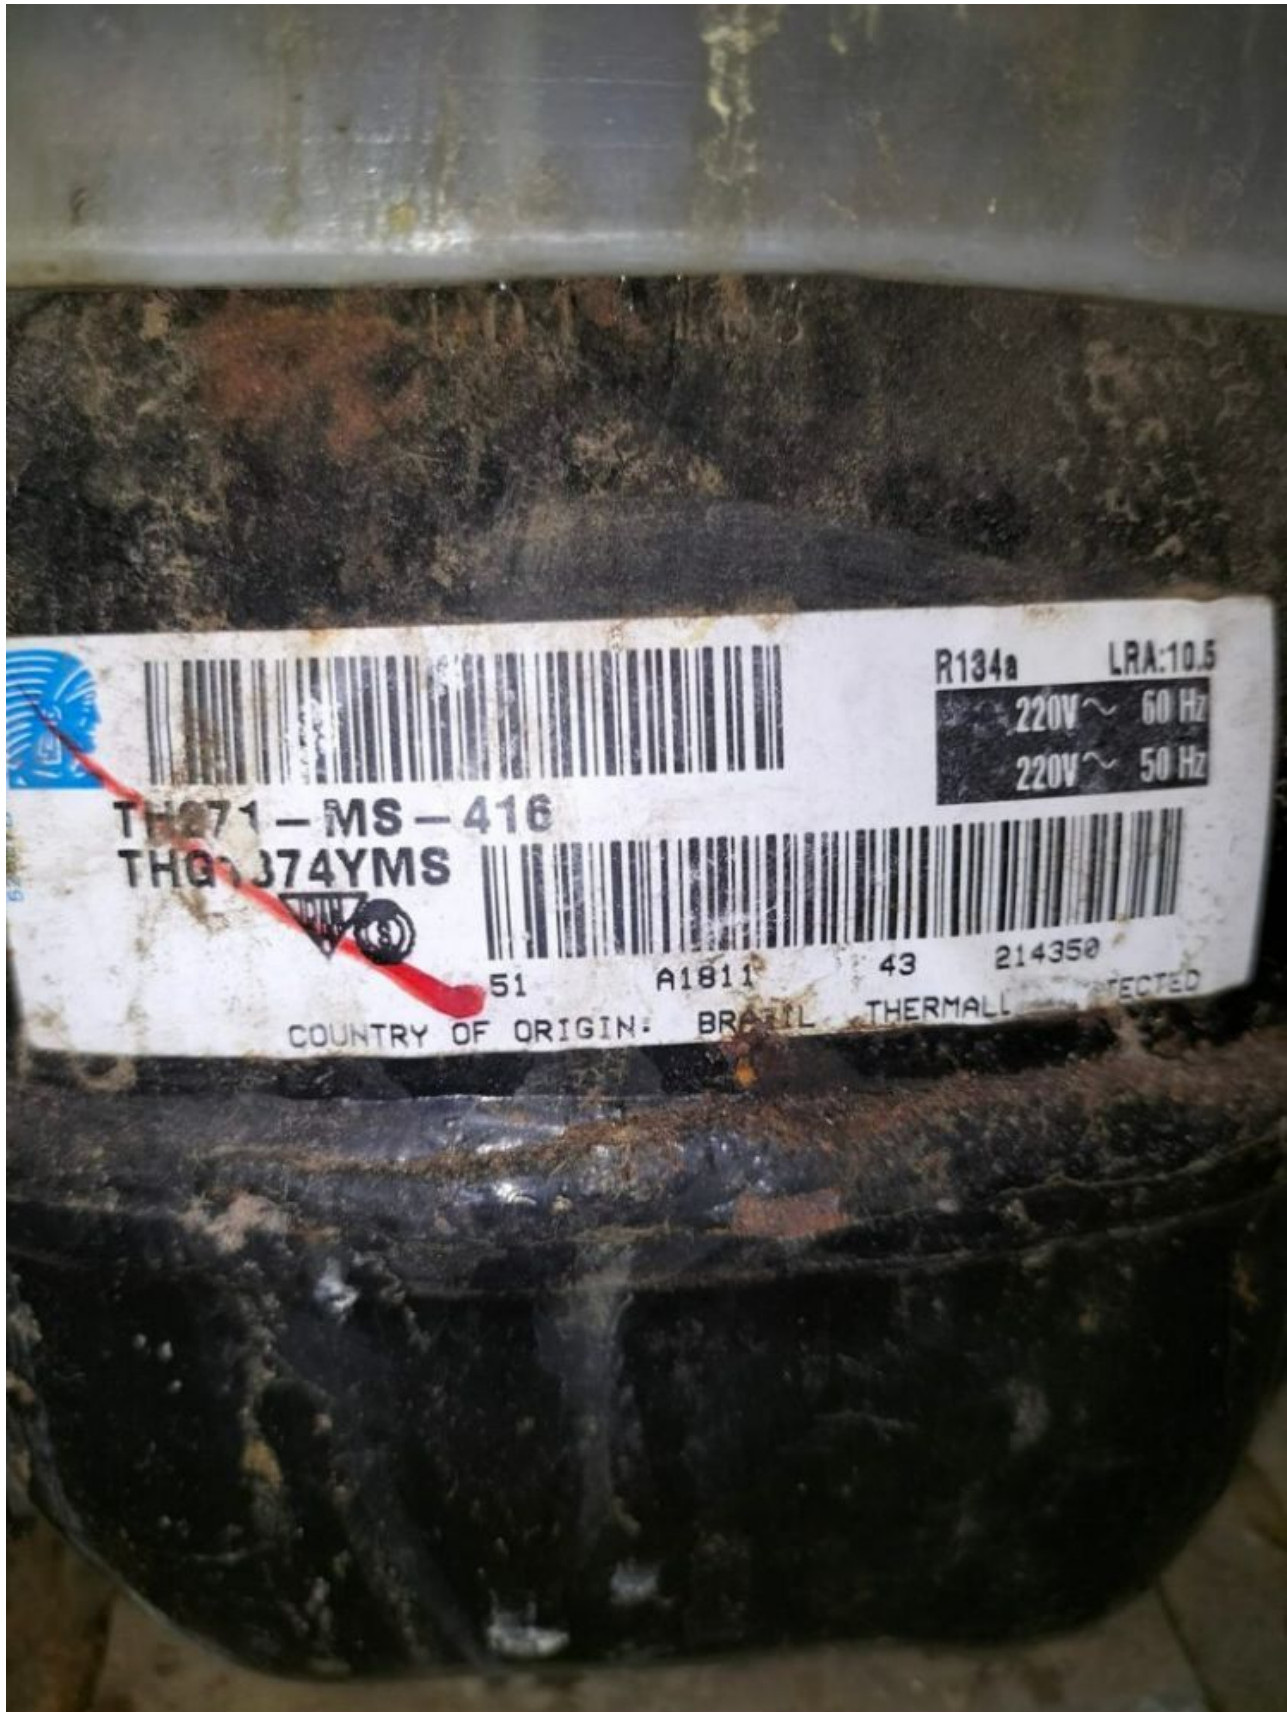

Mbsm.pro, Compressor, TECUMSEH,
THG1374YS, R134, 1/5++, 1/4-, PTCSIR,
K350, kiriazi defrost, 14 feet,
Capillary Tube, 0.31, 150 mm

Category: compressor

written by Lilianne | 7 August 2022

Private Picture Copyright : WWW.MBSM.PRO

Mbsm.pro, Compressor, TECUMSEH, THG1374YS, R134, 1/5++ , 1/4- , PTC SIR, K350, kiriazi defrost, 14 feet,