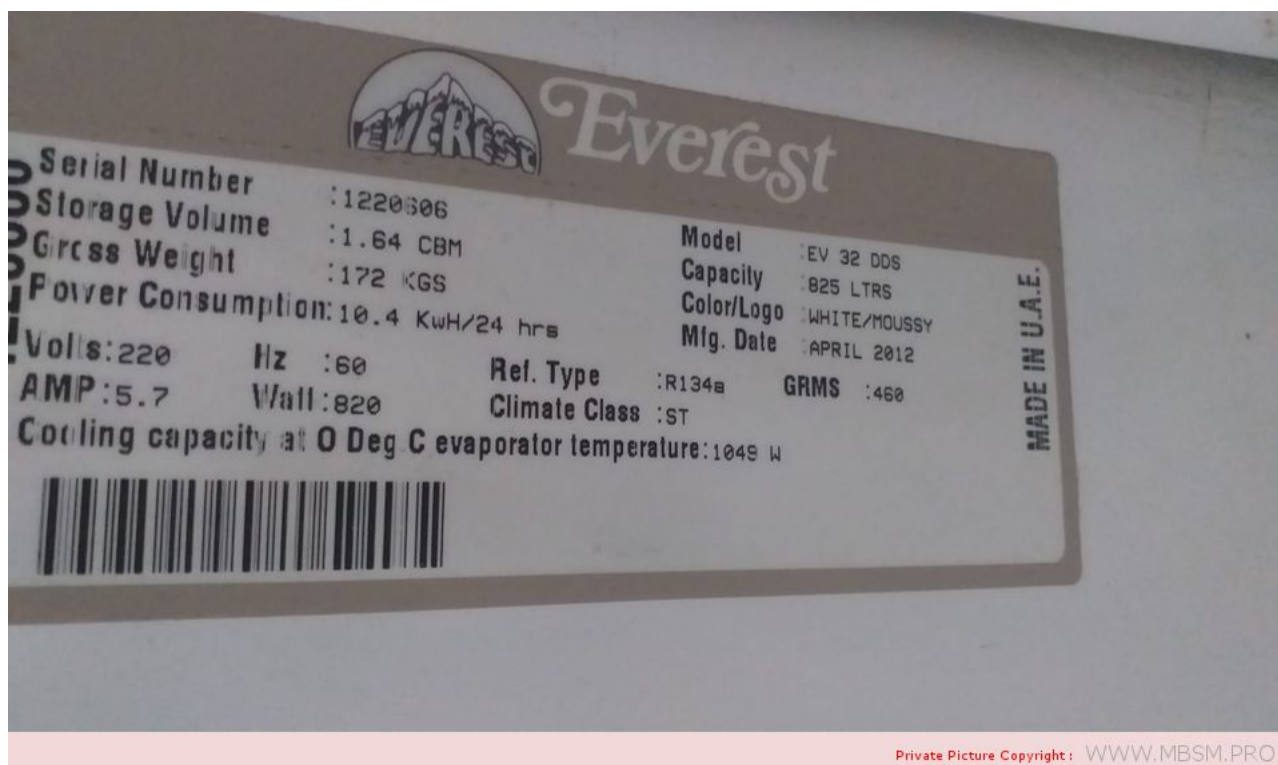

Mbsm.pro, upright, double door, cooler, ev32dds, visi cooler, makeeverest, captive, consumption, EV 32 DDS, 825 L, Compressor, 3/8 Hp++, R134A, 460 G, 0.9/1.2 bar, Filtre 30Gr, Capillary, 0.42, 180 psi

written by Lilianne | 18 March 2022

Mbsm.info, upright, double door, cooler, ev32dds, visi cooler, makeeverest, captive, consumption, EV 32 DDS, 825 L, Compressor, 3/8 Hp++, R134A, 460 G, 0.9/1.2 bar, Filtre 30Gr, Capillary, 0.42, 180 psi