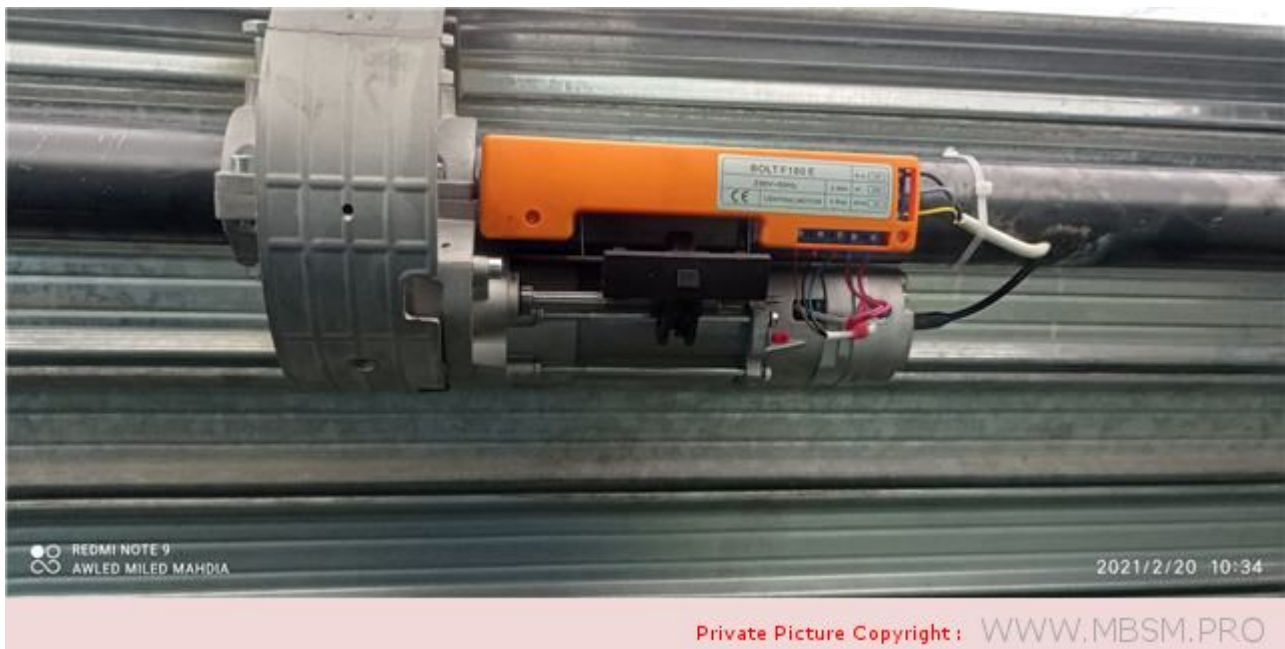

Moteur, bolt f180E, motorisé, télécommandé, Moteur central, Porte Rideau 180Kg, installation, Réglage, carte de commande Somfy Double commande

written by Lilianne | 20 February 2021

REDMI NOTE 9
AWLED MILED MAHDIA

Numéro de Type:
BOLT F180E

Type:
door motor, Door & Window Rollers

usage:
rolling door

Model:
automatic gate roller

Rated torque:
120N.m

R.P.M:
10

Limit switch:

6m

Cut out temperture:

4min

Power:

670w

Consumption:

2.9A

Weight:

8~9kg