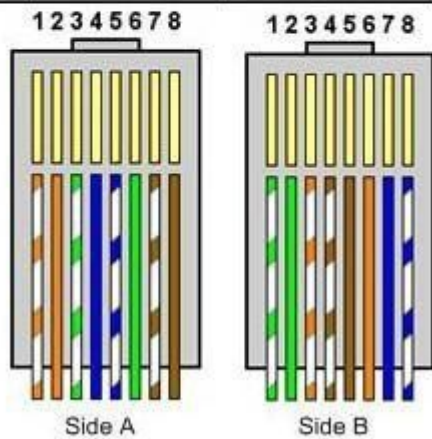

Mbsm.pro, Pictures, Cat5 cabling pin-out configuration

Category: Pictures

written by Lilianne | 28 March 2023

Pin ID	side A	side B
1	Orange-white	green-white
2	Orange	green
3	green-white	orange-white
4	blue	brown-white
5	blue-white	Brown
6	green	orange
7	brown-white	Blue
8	brown	blue-white

te Picture Copyright : WWW.MBSM.PRO

Mbsm.pro, Pictures, Cat5 cabling pin-out configuration