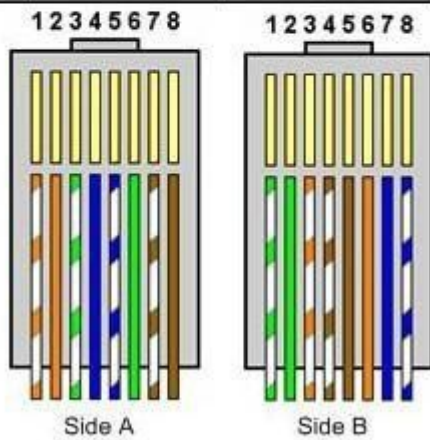

# Mbsm.pro, Pictures, Cat5 cabling pin-out configuration

written by Lilianne | 28 March 2023

Pin ID	side A	side B
1	Orange-white	green-white
2	Orange	green
3	green-white	orange-white
4	blue	brown-white
5	blue-white	Brown
6	green	orange
7	brown-white	Blue
8	brown	blue-white

te Picture Copyright : [WWW.MBSM.PRO](http://WWW.MBSM.PRO)

Mbsm.pro, Pictures, Cat5 cabling pin-out configuration