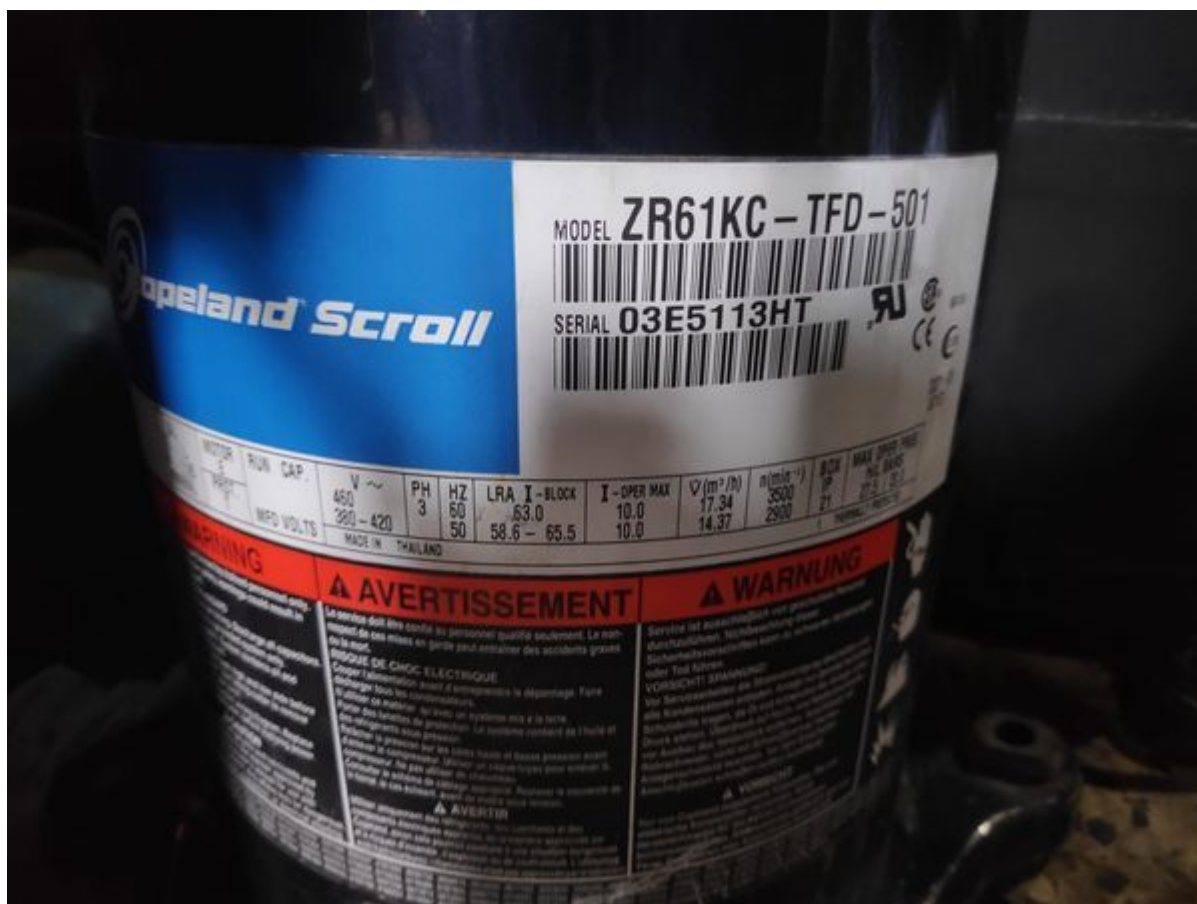

TFD-522, SCROLL, R22, 3 PHASE, COPELAND, chiller, 14570 w, 49700 btu, 5 Hp

written by Lilianne | 12 March 2022

Private Picture Copyright: WWW.MBSM.PRO

Mbsm.pro, COMPRESSOR, ZR61KC-TFD-522, SCROLL, R22, 3 PHASE, COPELAND, chiller, 14570 w, 49700 btu, 5 Hp