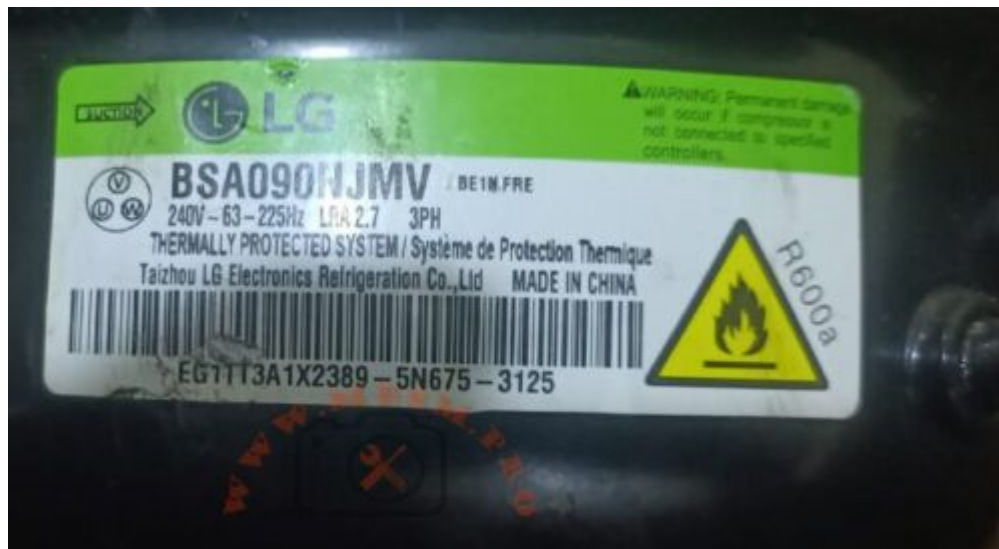

Mbsm.pro, PDF, compressor inverter Lg , bsa090njmv

written by Lilianne | 11 January 2021

Private Picture Copyright : WWW.MBSM.PRO

Nomenclature

Wide operating range

- New oil pumping system
- 1,200-4,500rpm