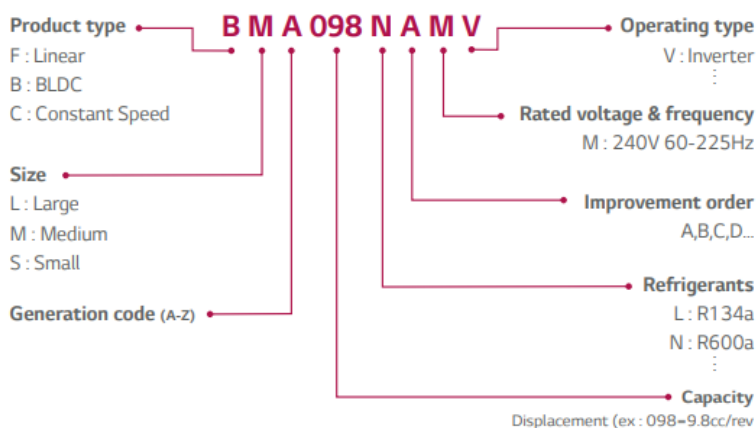

Mbsm.pro, PDF, compressor inverter Lg , bsa090njmv

written by Lilianne | 11 January 2021

Private Picture Copyright : WWW.MBSM.PRO

Nomenclature

Wide operating range

- New oil pumping system
- 1,200-4,500rpm