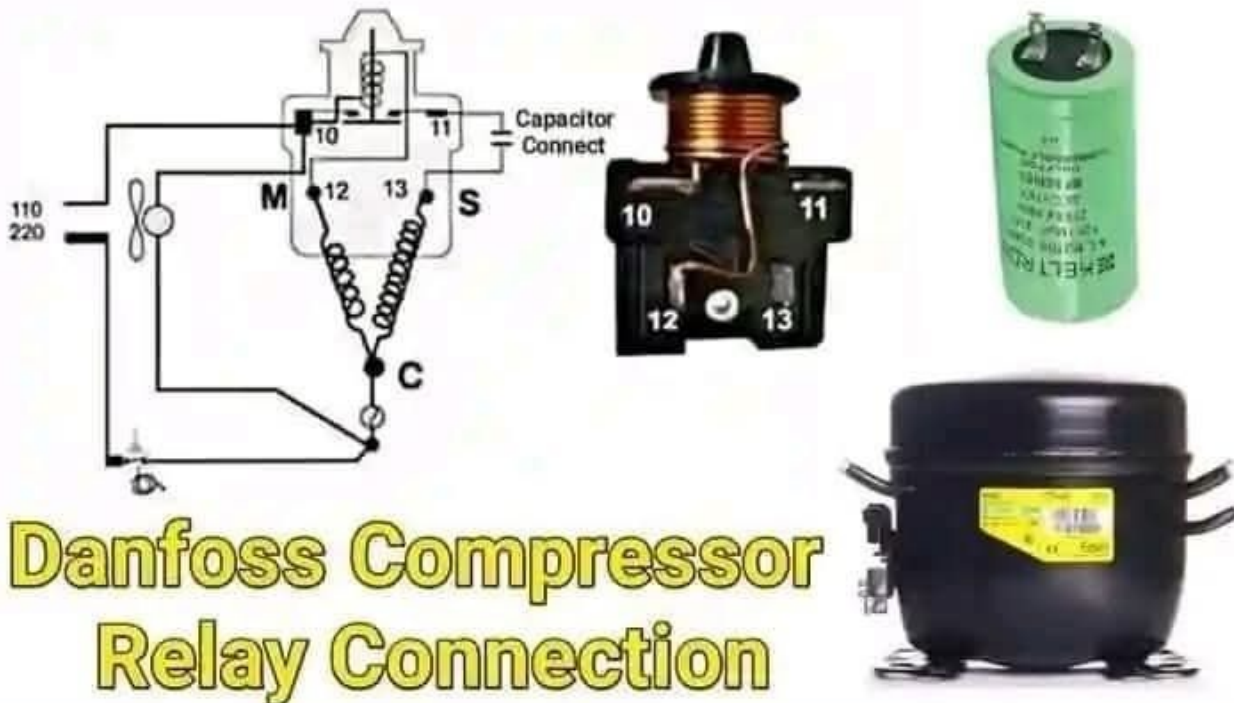

# Mbsm.pro, Danfoss, Compressor, Relay, Capacitor, Connection

Category: compressor

written by Lilianne | 17 January 2025

Private Picture Copyright : [WWW.MBSM.PRO](http://WWW.MBSM.PRO)

Understanding the correct connection of a Danfoss relay to an electric compressor is essential for ensuring the efficient and safe operation of refrigeration systems. This guide provides a detailed explanation of the components, connection steps, and troubleshooting tips to help you properly install and maintain the relay. By following the outlined procedures, you can enhance the performance of your compressor, prevent common faults, and extend the lifespan of your refrigeration system. Whether you're a technician or a DIY enthusiast, this comprehensive overview will equip you with the knowledge needed to handle Danfoss relay connections with confidence.