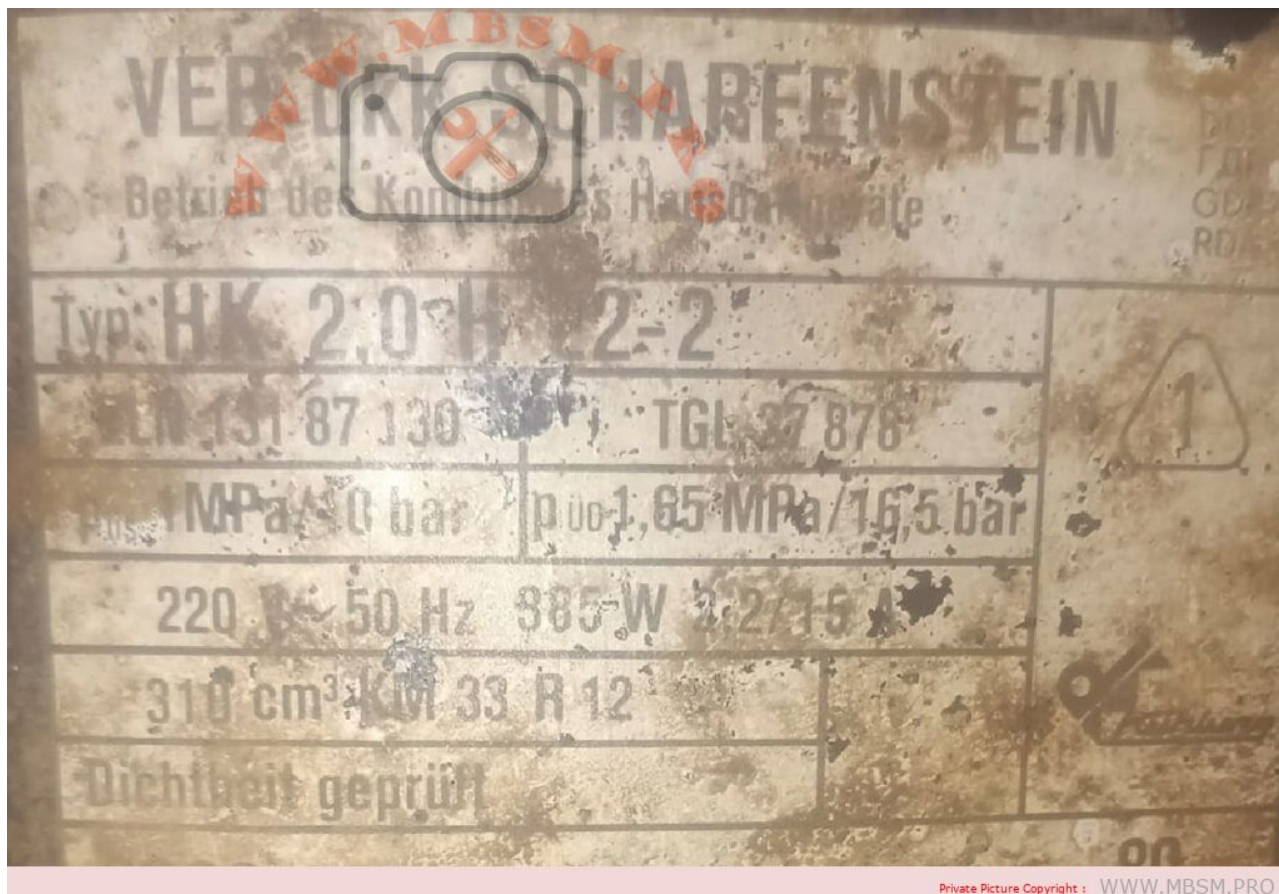

Mbsm.pro, Bristol, Compressor, H20B243ABC, 24000 btu, r22, 220 v 50hz, 2 ton , D6789205, AB5522G,

**Mbsm.pro, Compressor,
tgl27878, tgl27 878, VEB dkk
Scharfenstein, 1993, R12, 3/8
hp++, 1/2 hp-, 385 w, Cooling
Compressor, 0 °C 10 °C,
Replaced by GP12TB**

written by Lilianne | 4 May 2023