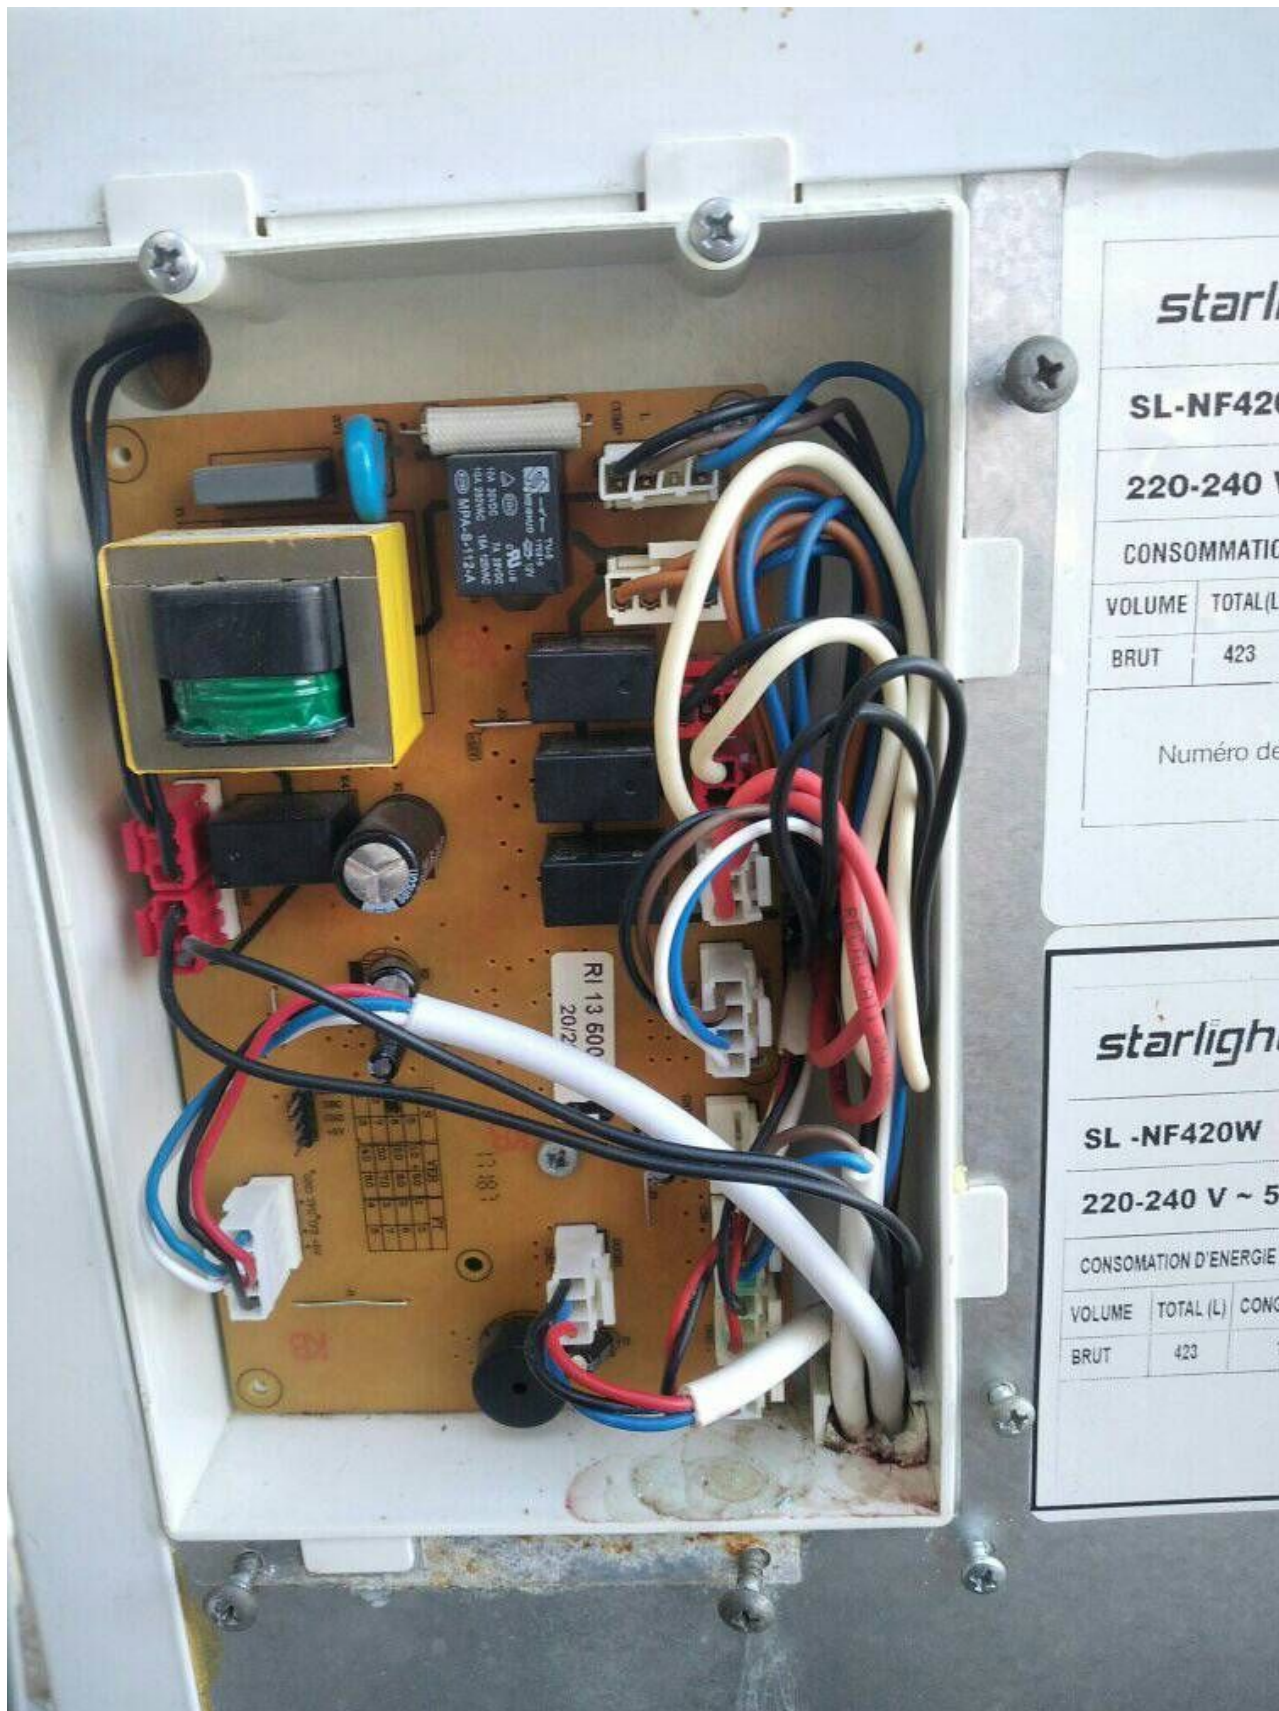

SL-nf420w

written by Lilianne | 17 April 2023

starlight

SL-NF420

220-240 V

CONSOMMATION

VOLUME	TOTAL(L)
BRUT	423

Numéro de

starlight

SL -NF420W

220-240 V ~ 50

CONSOMMATION D'ENERGIE

VOLUME	TOTAL (L)	CONGI
BRUT	423	11