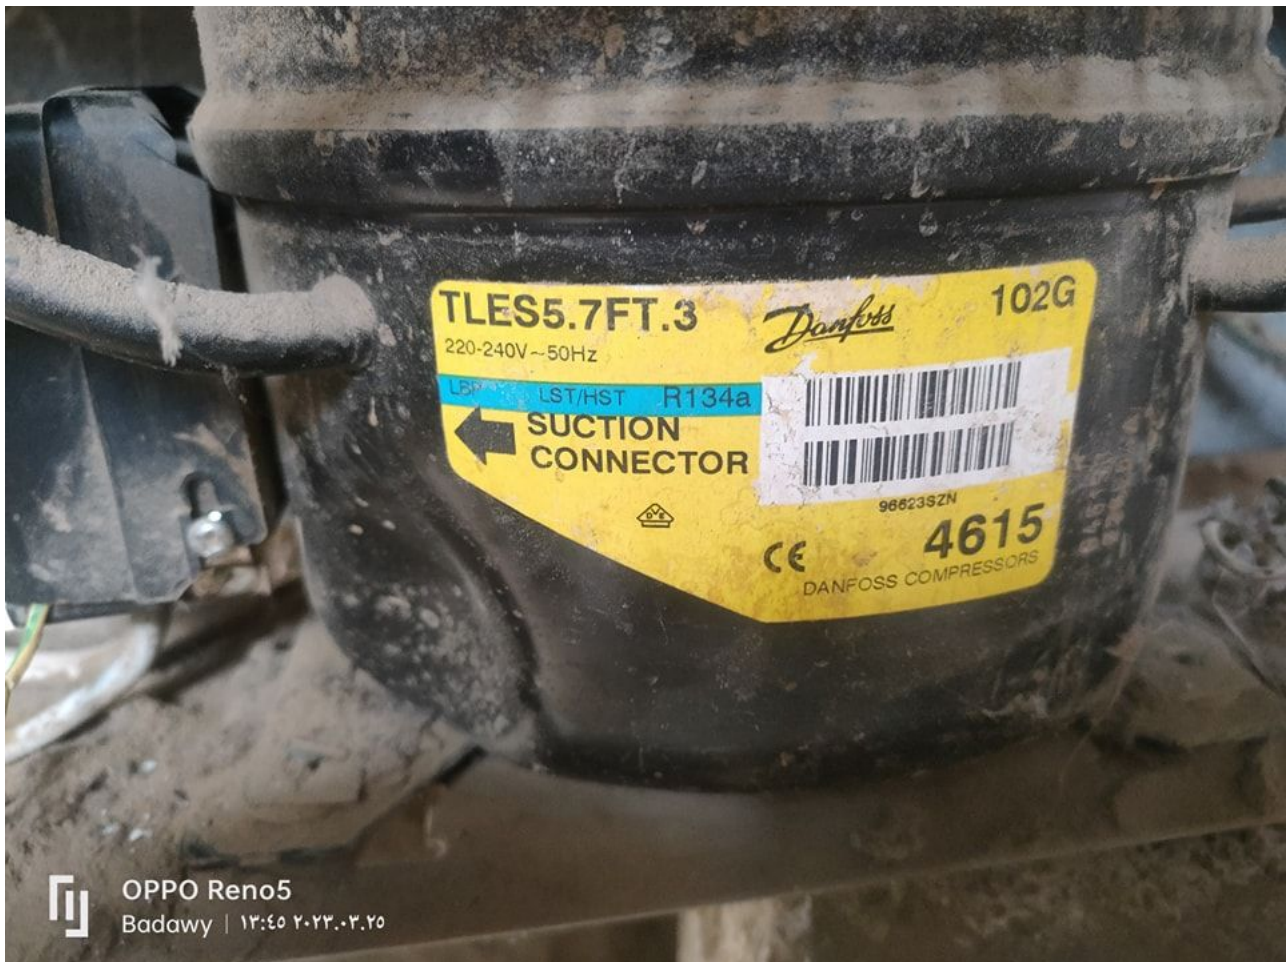

**Mbsm.pro, compressor,  
102g4615, 1/5 hp++, 1/4 hp-,  
TLES5.7FT.3, Danfoss, r134a,  
102G4615, Danfoss 102G4615**

written by Lilianne | 6 April 2023

OPPO Reno5  
Badawy | ١٣:٤٥ ٢٠٢٣.٠٣.٢٥

Private Picture Copyright : [WWW.MBSM.PRO](http://WWW.MBSM.PRO)

Mbsm.pro, compressor, 102g4615, 1/5 hp++, 1/4 hp-,  
TLES5.7FT.3, Danfoss, r134a, 102G4615, Danfoss 102G4615

---

**Mbsm.pro, compressor, Scroll  
Sanyo, C-SB, C-SBR195H38A,  
5.5 hp, 400 v, 3 ph**

written by Lilianne | 6 April 2023

Private Picture Copyright : [WWW.MBSM.PRO](http://WWW.MBSM.PRO)

Mbsm.pro, compressor, Scroll Sanyo, C-SB, C-SBR195H38A, 5.5 hp, 400 v, 3 ph

---

**Mbsm.pro, compressor,  
jt160gabtal, 5 hp, 400 v, 3  
ph, DAIKIN scroll, air  
conditioning**