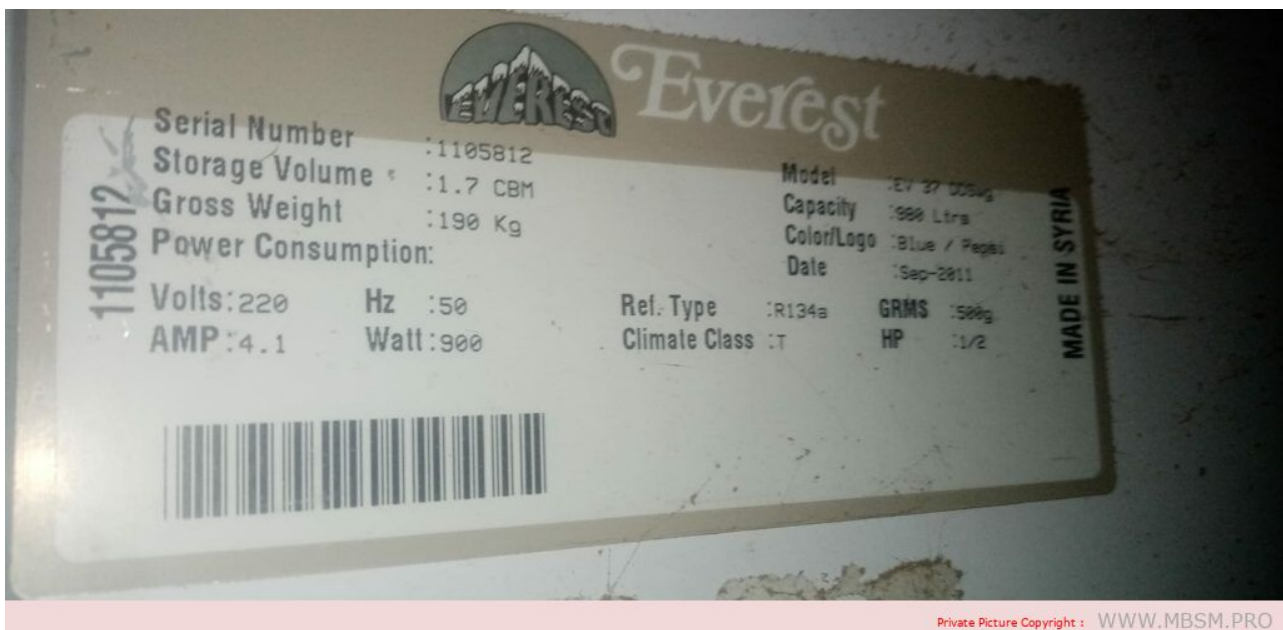

Mbsm.pro, Refrigeration, compressor, 1/10 hp, CSB Series, freezer, 100W, R600a, 5.7cm³, 1PH, Beko, Candy, LG, CSB057NJEG (1/10HP), CSB069NJEG (1/8HP), Lbp, small compressor, Water Purifier Commercial Refrigeration, SMTB-150, 105 L, r600a/25 g, T class, 0.5 A

Everest, refrigerator, EV37dds, 4.1 A, 900 w, 980 L, R134a, Compressor, 1/2 hp, double door, Dimensions : H 200 cm, W 116 cm, D 65 cm

written by Lilianne | 19 November 2023

Everest, refrigerator, EV37dds, 4.1 A, 900 w, 980 L, R134a, Compressor, 1/2 hp