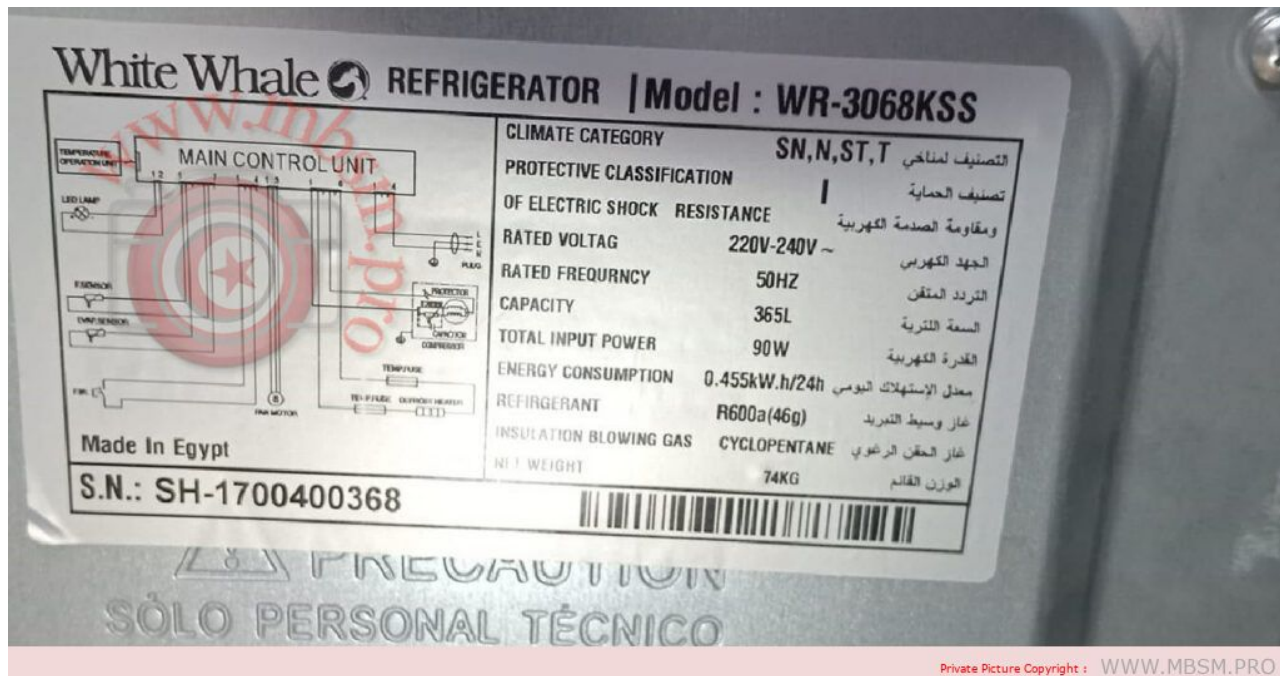

Mbsm.pro, D40CY1, compressor, Donper, R600a, 40cc, 1/10 HP

written by Lilianne | 4 September 2023

Private Picture Copyright : WWW.MBSM.PRO

Mbsm.pro, D40CY1, compressor, Donper, R600a, 40cc, 1/10 HP

Mbsm.pro, AE2425Z-FZ3C, compressor, Tecumseh, R404A, 5/8 HP, Ira 19 A,

written by Lilianne | 4 September 2023