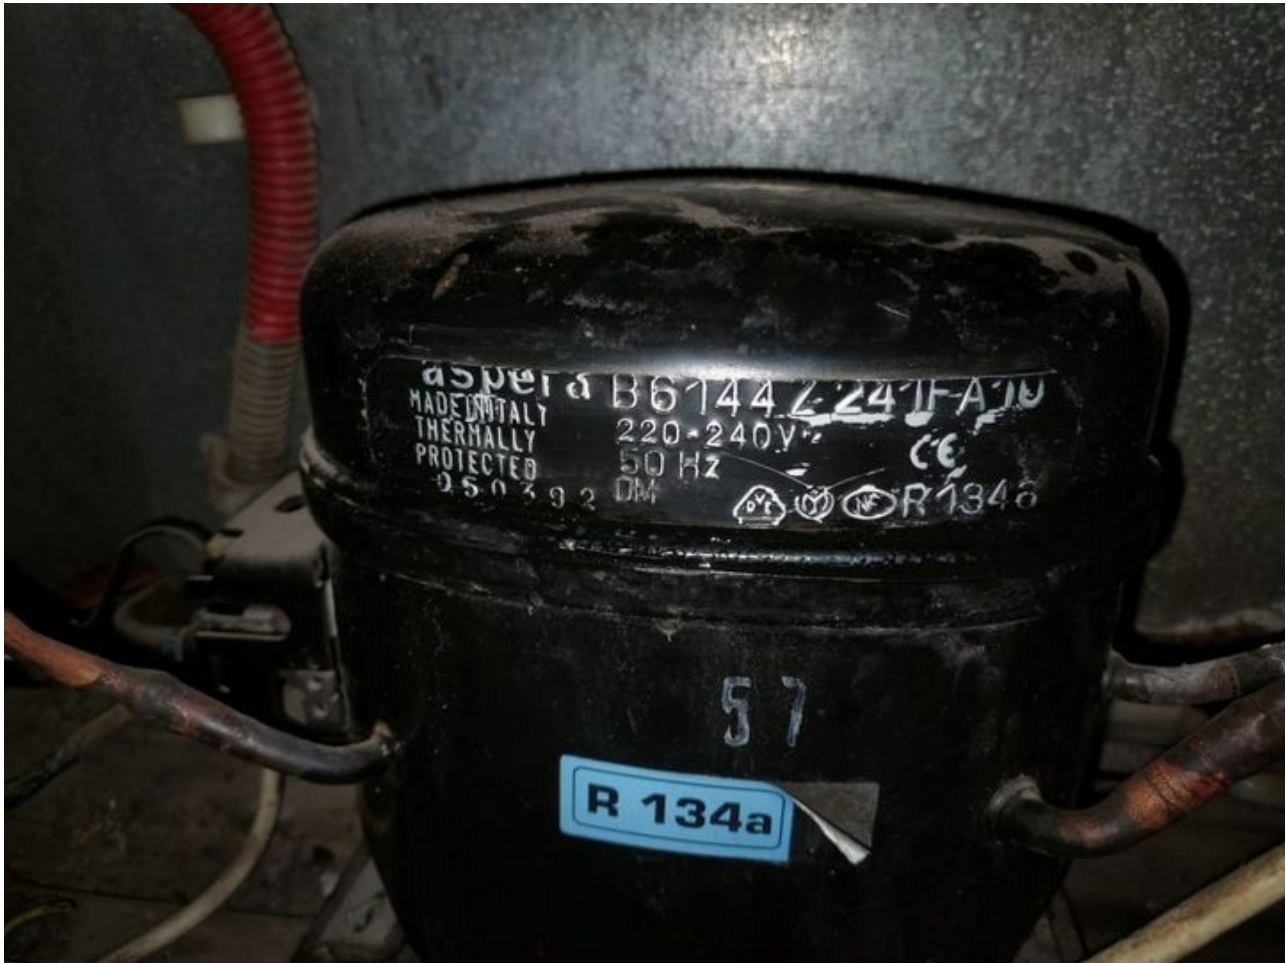

Lubricant

written by Lilianne | 6 June 2023

Private Picture Copyright : WWW.MBSM.PRO

Mbsm.pro, Compressor, NB series, NB6144Z, AE8LMY, B6144Z, 1/5 hp++, MED/HIGH, 1/4 hp-, Emkarate RL22HB POE lubricant,

---

Mbsm.pro, Compressor, Aspera, Embraco, EMT6170Z, R134a, 1/4