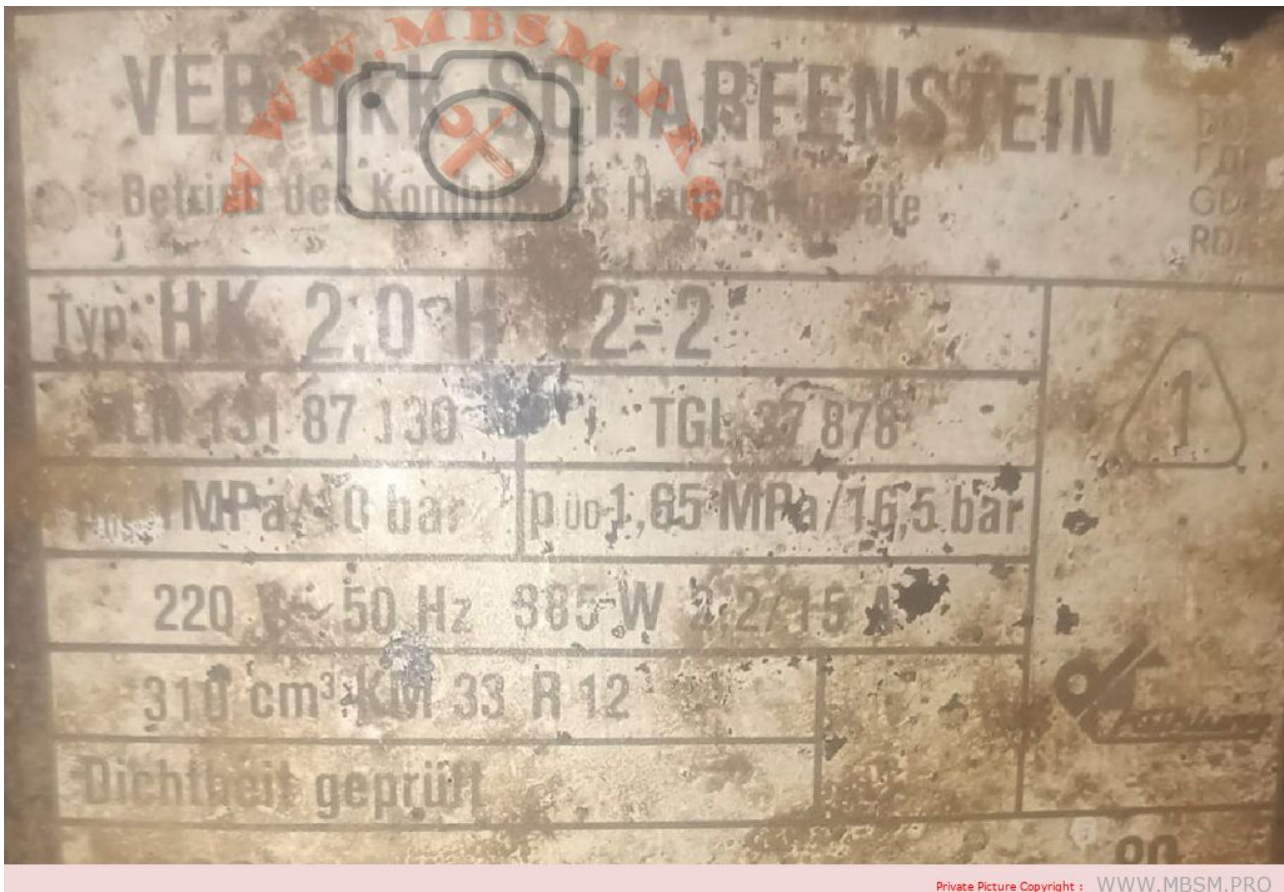

Mbsm.pro, Bristol, Compressor, H20B243ABC, 24000 btu, r22, 220 v 50hz, 2 ton , D6789205, AB5522G,

**Mbsm.pro, Compressor,
tgl27878, tgl27 878, VEB dkk
Scharfenstein, 1993, R12, 3/8
hp++, 1/2 hp-, 385 w, Cooling
Compressor, 0 °C 10 °C,
Replaced by GP12TB**

written by Lilianne | 29 April 2023