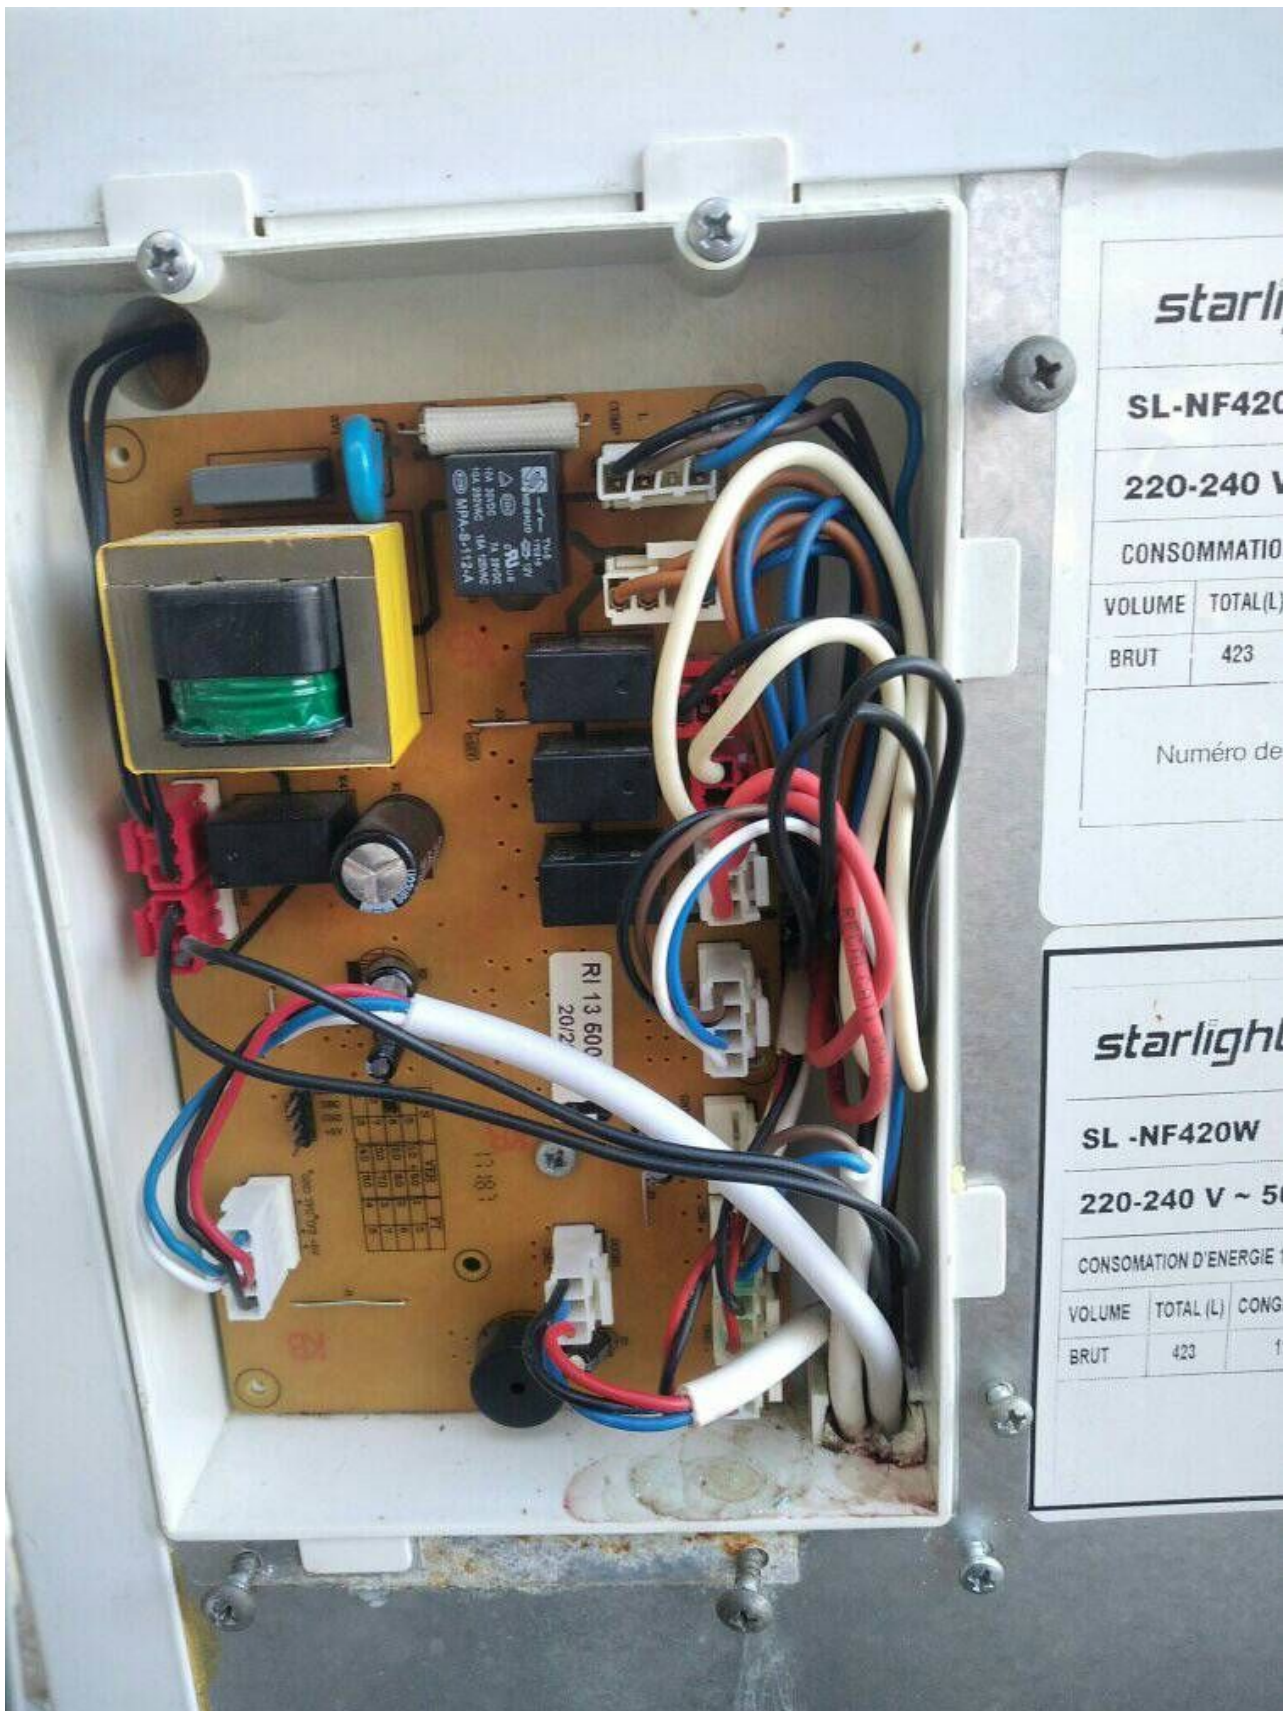

SL-nf420w

written by Lilianne | 16 April 2023

Mbsm.pro, refrigerator, 420 L, Starlight, Sl-nf420w, 115 w, compressor, 1/6 hp, r134a, 100g

Compressor Mk183g-l2u

written by Lilianne | 16 April 2023

Mbsm.pro, Compressor, Samsung, mk183g-l2u, series MK, 1/3 hp, 236 w, Lbp, 203 KCL, 806 BTU, r134a, 3.8 cc, 220-240V ~ 50Hz, Low Back Pressure, compressor static without fan, PTC-RSCR (Optional RSIR)

Mbsm.pro, Compressor, Qd52, 1/6 hp , Mini, R134a, 220-240/50, 128 w, 437 btu

written by Lilianne | 16 April 2023

Mbsm.pro, Compressor, Qd52, 1/6 hp , Mini, R134a, 220-240/50,
128 w, 437 btu

**Mbsm.pro, Compressor,
Embraco, 1/5 hp, Ffi 6 Hak,
Ffi6Hak, Ffi6 Hak, Ffi 6Hak,
FfI 6 Hak, R-134a, 220v, 12
feet, 340 L**

written by Lilianne | 16 April 2023

Private Picture Copyright : WWW.MBSM.PRO

Mbsm.pro, Compressor, Embraco, 1/5hp, Ffi 6 Hak, Ffi6Hak, Ffi6 Hak, Ffi 6Hak, FfI 6 Hak, R-134a, 220v

Mbsm.pro, compressor, MSV4A1A-L1B, inverter, Blcdc, 1/5 hp, Samsung, 168 w