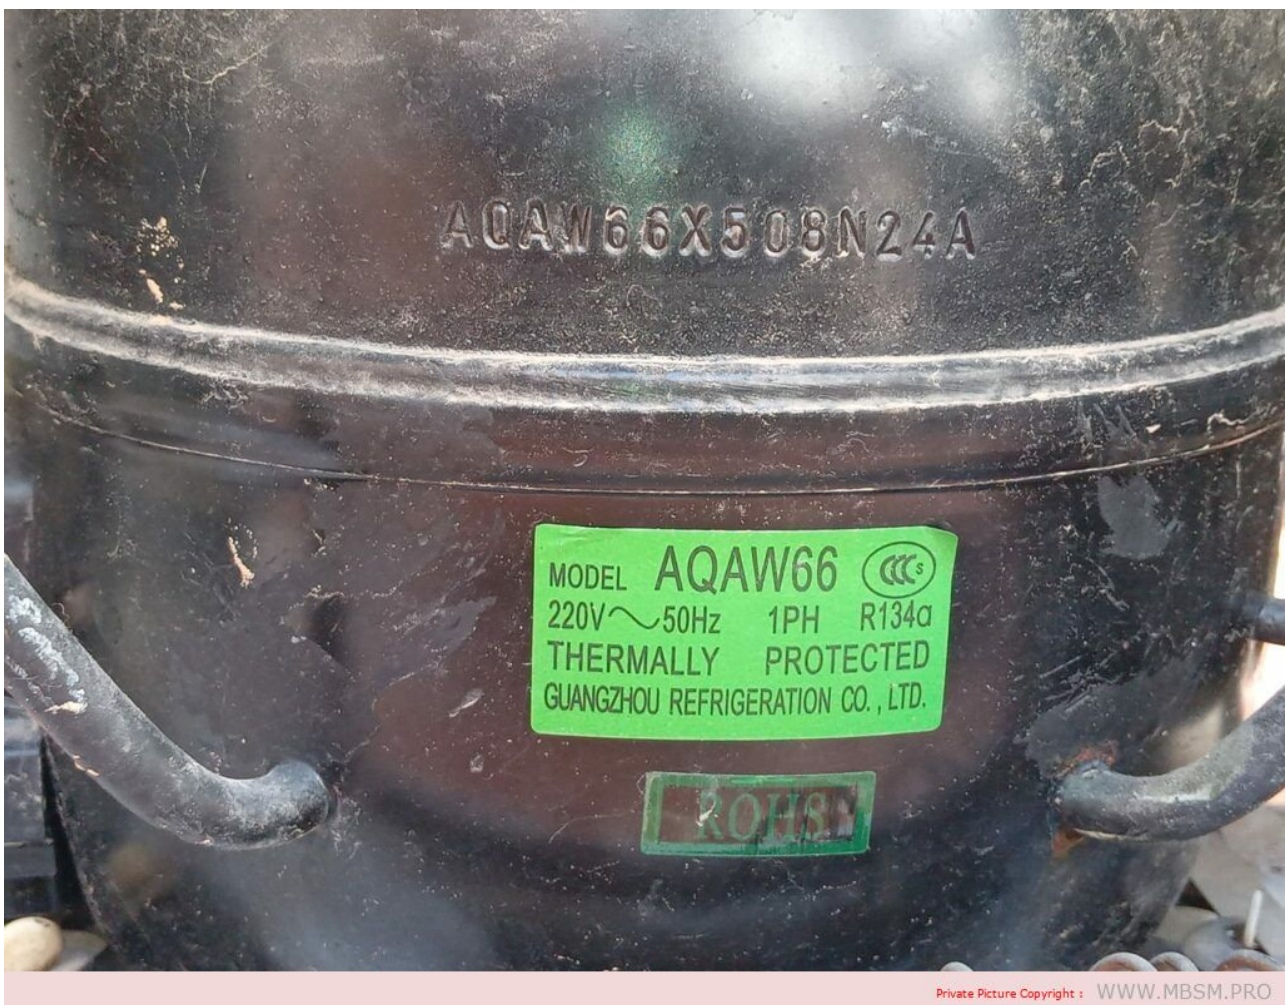

Mbsm.pro, Compressor, AQAW66X, r134a, FKD66ML, r600a, 1/5 hp, Freezer, Wanbao Refrigerator Compressor

written by mahdi miled | 31 December 2022

Private Picture Copyright : WWW.MBSM.PRO

Mbsm.pro, Compressor, AQAW66X, 1/5 hp, Freezer, Wanbao Refrigerator Compressor

---