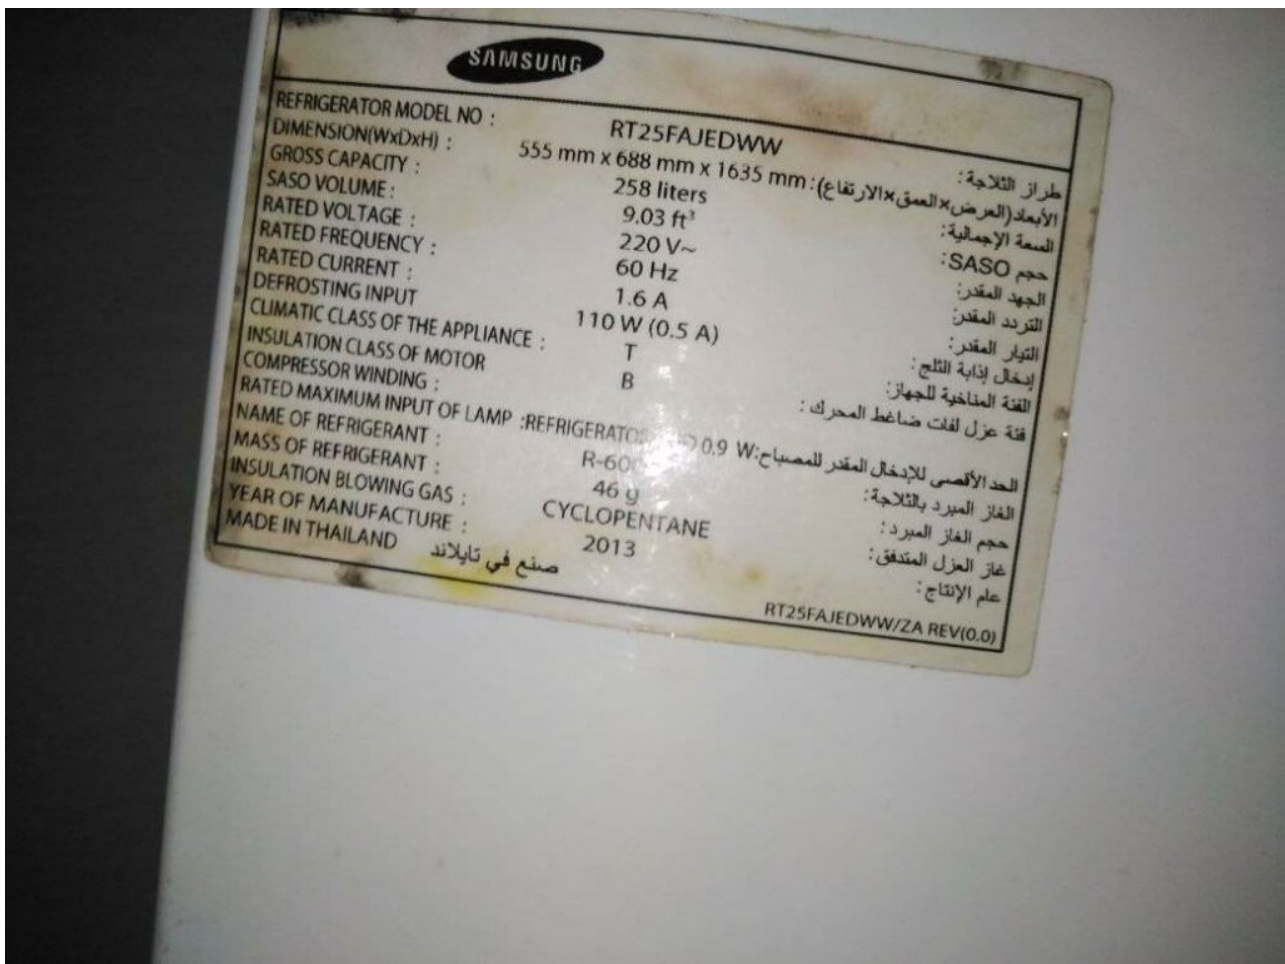

Mbsm.pro, Refrigerator, RT25fajedww, 250 L, no frost, inverter, Compressor, BDC, 1/6 hp, 1bp, R600a, 46g, 220v

written by Lilianne | 8 September 2022

Private Picture Copyright : WWW.MBSM.PRO

Mbsm.pro, Refrigerator, RT25fajedww, 250 L, no frost, inverter, Compressor, BDC, 1/6 hp, 1bp, R600a, 46g, 220v