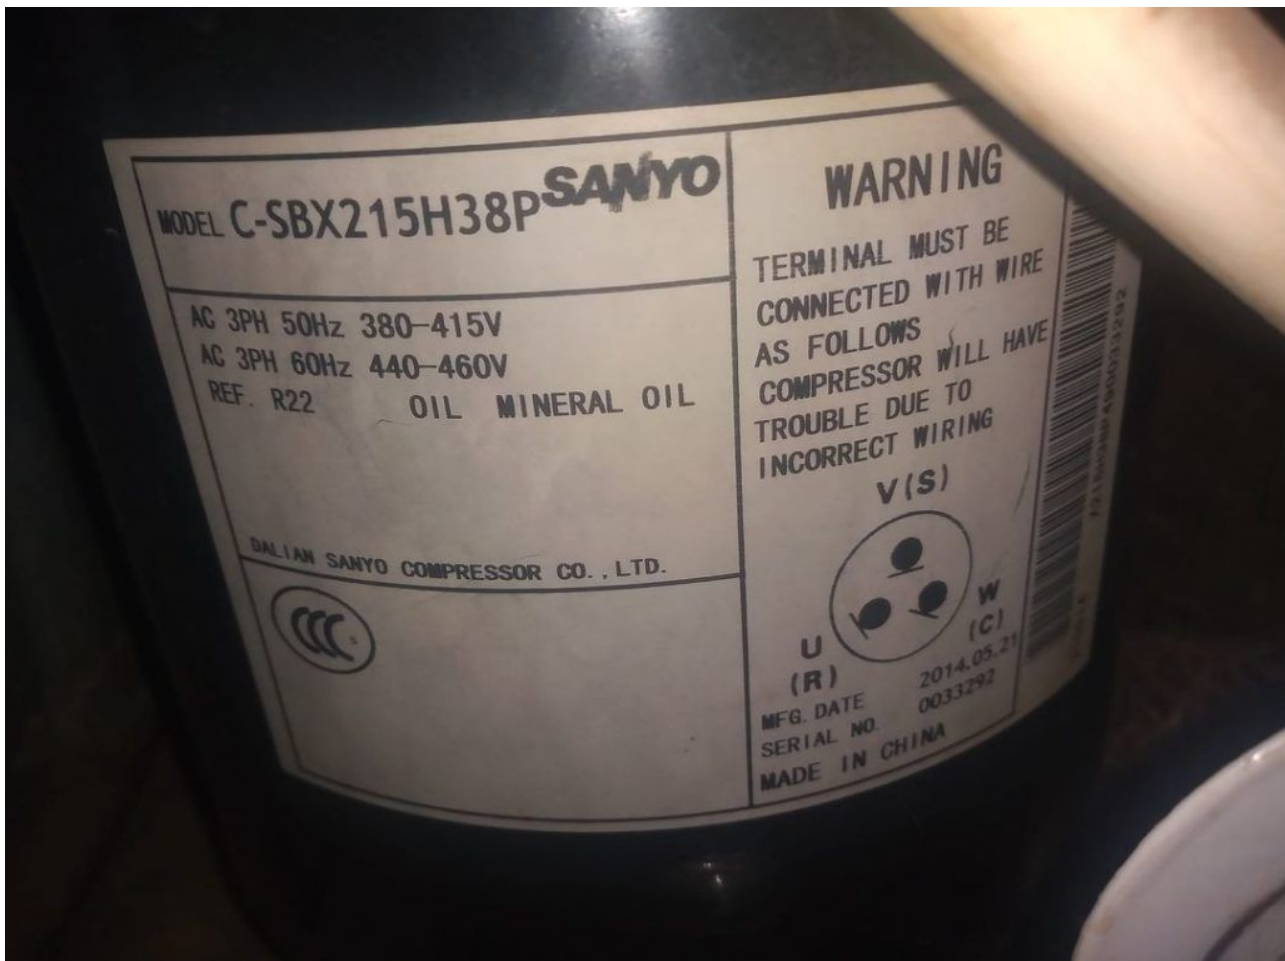

Mbsm.pro, Compressor, C-Sb, C-Sc, Series, Scroll, C-SBX215H38P, Sanyo C-SB Scroll Compressor, 6 hp, 3 phases, 60000 btu/h, 17.7 kw

written by Lilianne | 16 April 2022

Private Picture Copyright: WWW.MBSM.PRO

Mbsm.pro, Compressor, C-Sb, C-Sc, Series, Scroll, C-SBX215H38P, Sanyo C-SB Scroll Compressor, 6 hp, 3 phases, 60000 btu/h, 17.7 kw