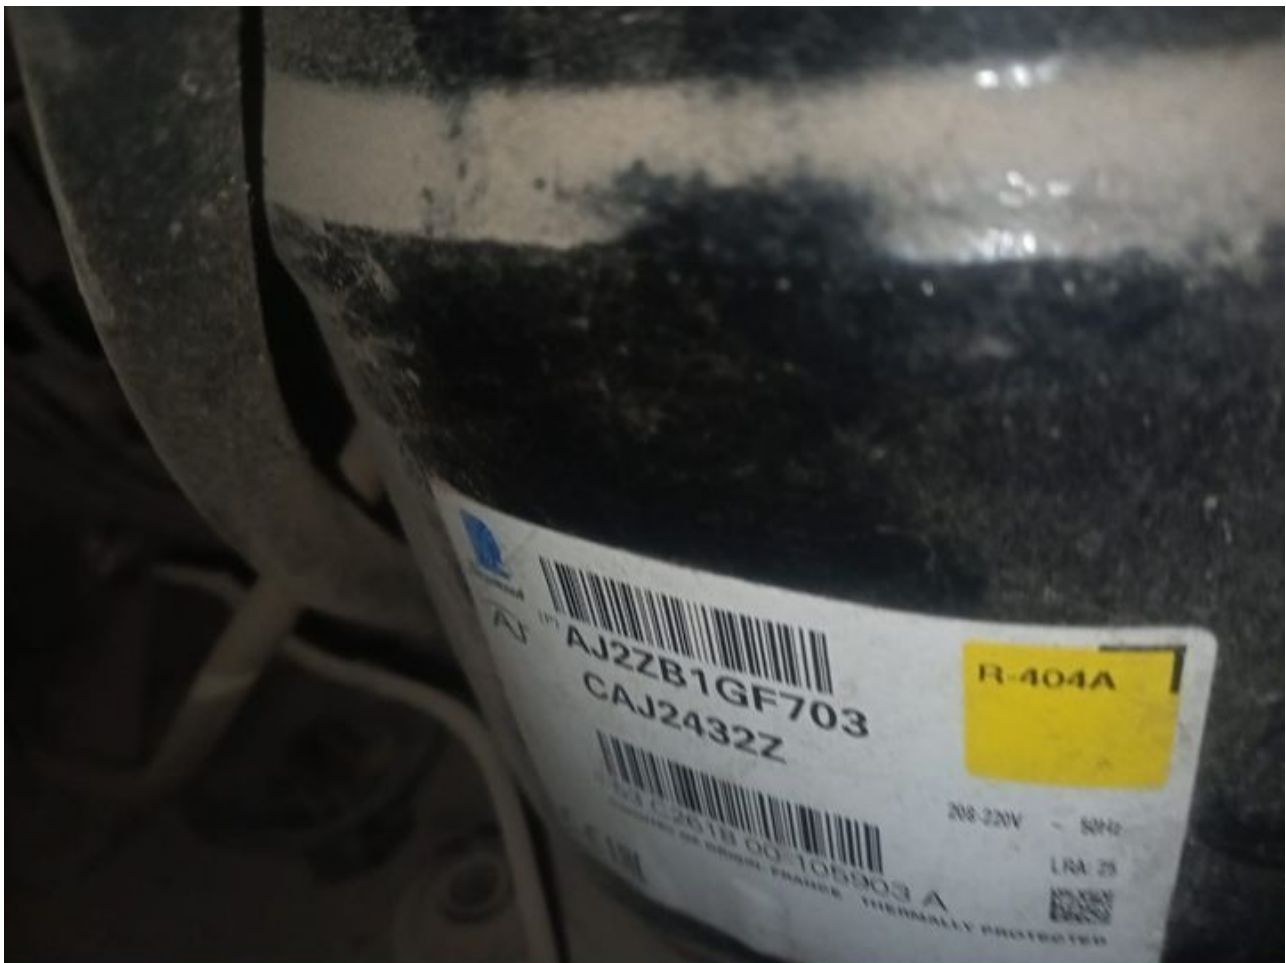

Mbsm.pro, Compressor, Danfoss, 1/3 hp, Lbp, NL9FT, 105G6838,
105G 6838

**Mbsm.pro, CAJ2432Z,
AJE2422ZH, 3/4 hp, Tecumseh,
Compressor, R404a, Lbp, 480
w, 18.3CM³**

written by Lilianne | 8 October 2023

Private Picture Copyright : WWW.MBSM.PRO

Mbsm.pro, CAJ2432Z, AJE2422ZH, 3/4 hp, Tecumseh, Compressor,
R404a, Lbp, 480 w, 18.3CM³