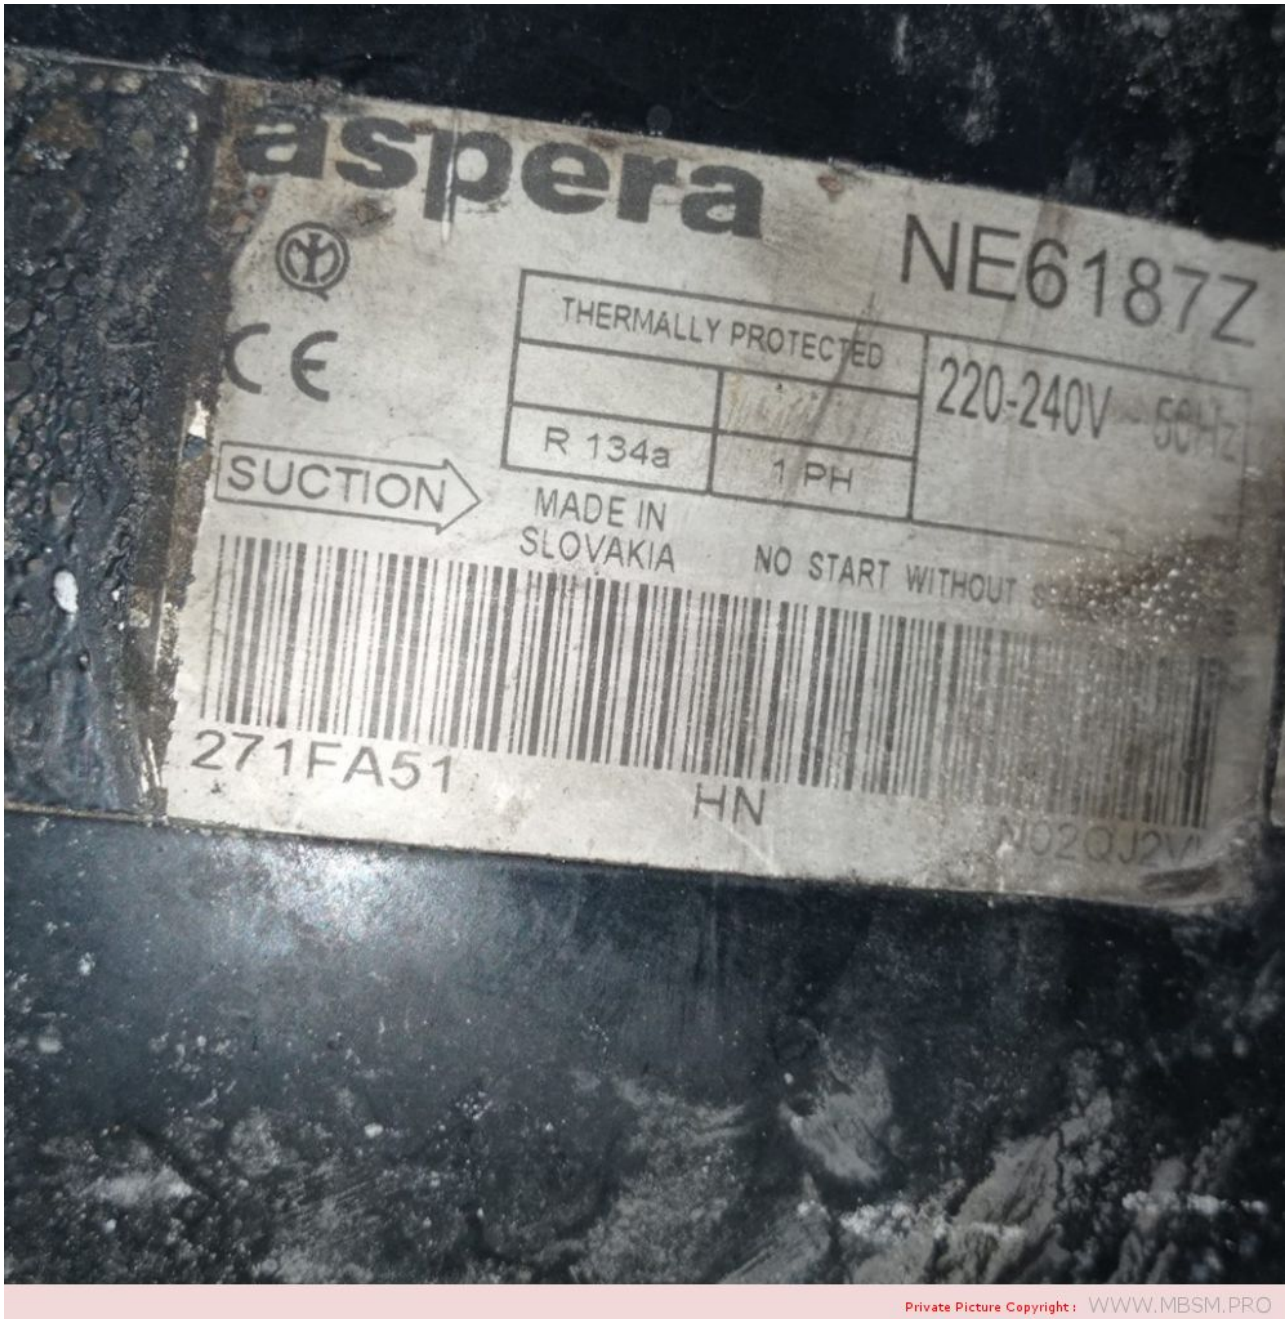

Mbsm.pro, Compressor, Embraco, aspera, ne6187z, 1/3 hp++, big, CSIR, HMBP, r134a, 230/1/50

Mbsm.pro, Compressor, ZEL,