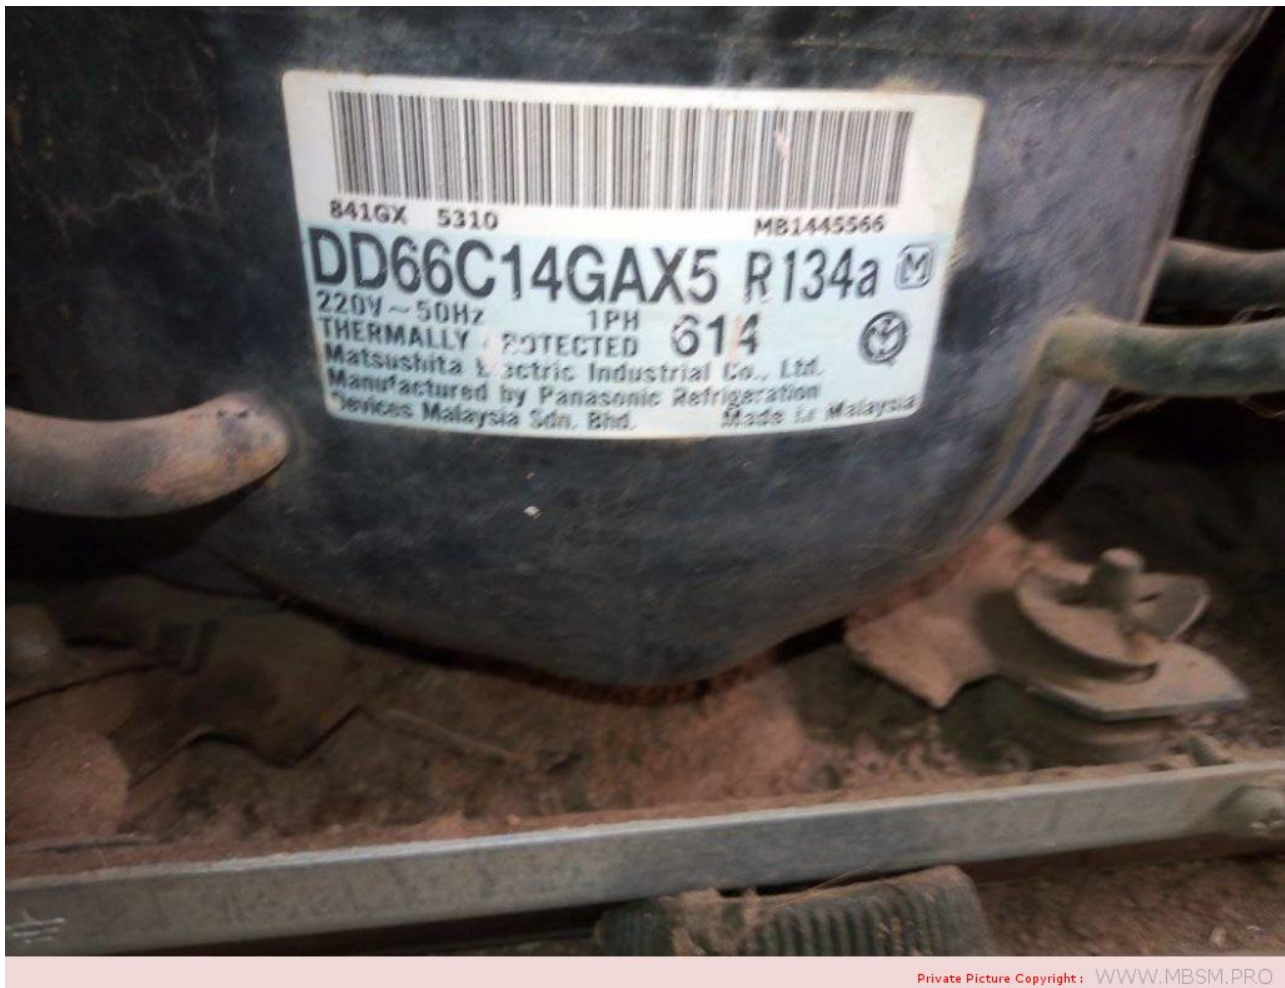

Mbsm.pro, Panasonic, DD66c14GAX5, Compressor, D Series, 1/5 Hp, LBP, R134A, 183 W, 625 BTU

written by Lilianne | 5 April 2022

Private Picture Copyright: WWW.MBSM.PRO

Mbsm.pro, Panasonic, DD66c14GAX5, Compressor, D Series, 1/5 Hp, LBP, R134A, 183 W, 625 BTU