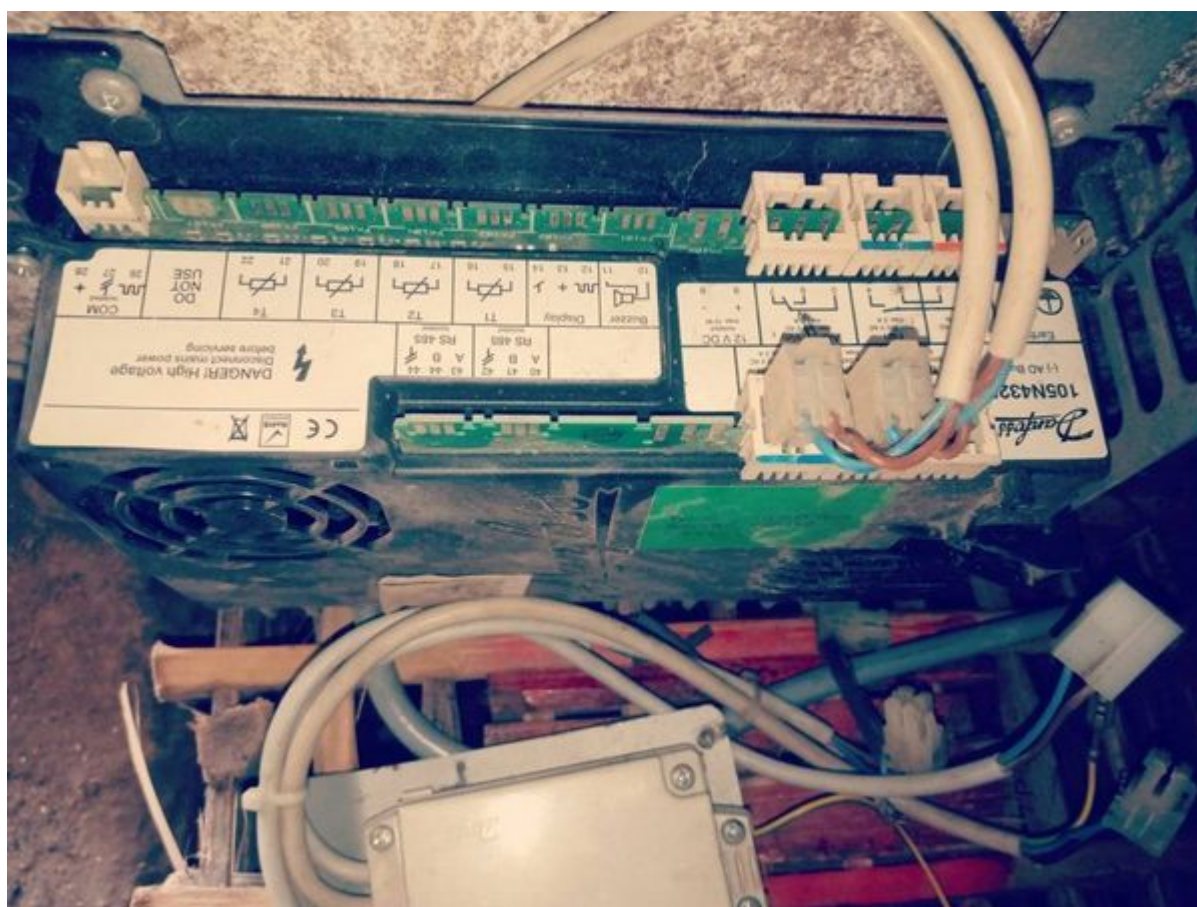

Mbsm.pro, Compressor, Secop, Danfoss, 5/8 Hp, LBP, INVERTER, Variable speed LBP, SLV15CNK, SLV15CNK.2, 104H8568, 104H8541, R290, 230V, refrigeration, Deep freezer AHT Australian, Capillary 3m/ 031

written by Lilianne | 6 March 2022

Private Picture Copyright : WWW.MBSM.PRO

Mbsm.pro, Compressor, Secop, Danfoss, 5/8 Hp, LBP, INVERTER, Variable speed LBP, SLV15CNK, SLV15CNK.2, 104H8568,

104H8541, R290, 230V, refrigeration

**Mbsm.pro, mini fridge,
Compressor, JIAXIPERA,
T1116Y, 1/5 Hp, LBP, R600a,
220-240V, 10.5 cm³., 184 W,
628 BTU/u**

written by Lilianne | 6 March 2022

Mbsm.pro, mini fridge, Compressor, JIAXIPERA, T1116Y, 1/5 Hp, LBP, R600a, 220-240V, 10.5 cm³., 184 W, 628 BTU/u

**Mbsm.pro, Compressor,
Kulthorn, BA Series, BA7443Z,
5/8 hp++, MHBP, R404A, 770 W,
3900 Btu, 1/2 hp-, 1 PH, 220
V, Water Coolers**